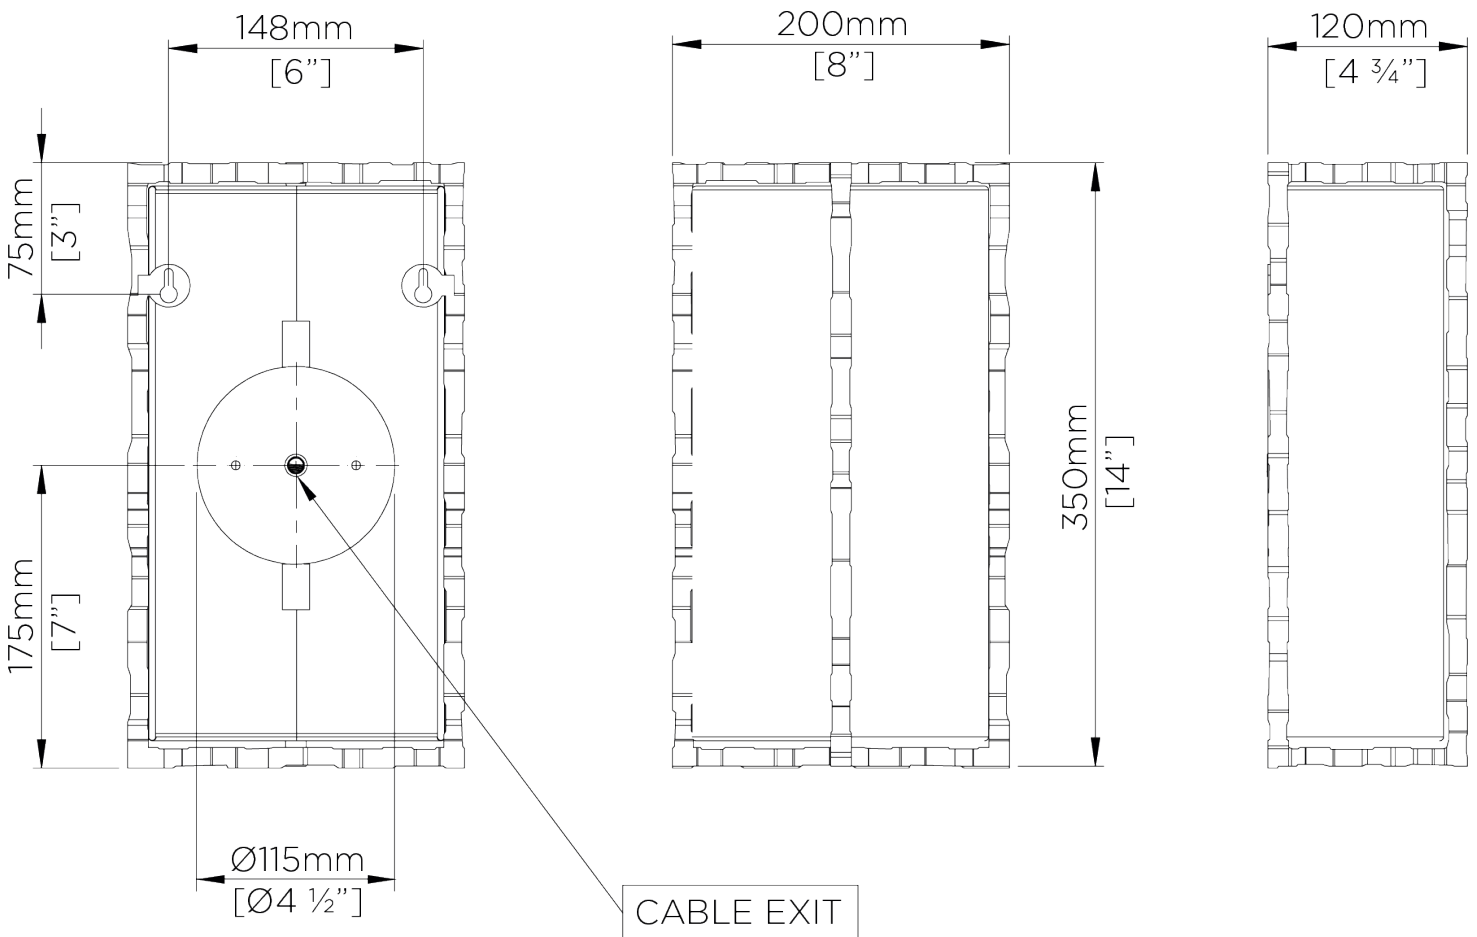

WIDTH  
200MM | 8"

PROJECTION  
115MM | 4 3/4"

MAX WATTAGE  
25W

WEIGHT  
2KG | 4.5LBS

LAMP  
2 X 320LM (3W) LED G9 CAPSULE

VOLTAGE  
120v

# Giacometti Wall Light

TWL142

Height  
355mm | 14"

Width  
200mm | 8"

© Porta Romana 2022

Dimensions and weights are provided as a guide. All Porta Romana Products are made by hand and variations can occur in some products. The products you are buying or marketing are exclusive designs belonging to Porta Romana. Please do not submit design sheets featuring our products to other manufacturing companies nor to other parties who might. Any manufacturer found to be reproducing Porta Romana products will be breaching copyright law and will be actively pursued