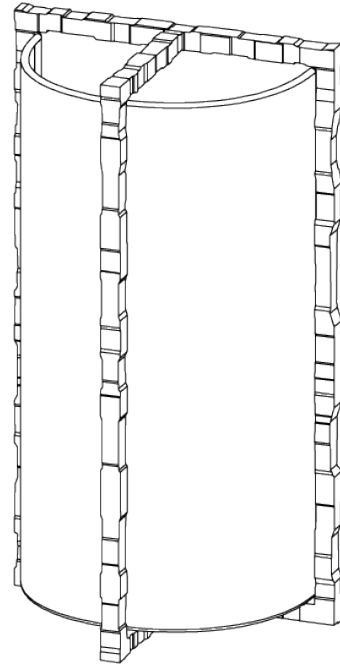

## Giacometti Wall Light

TWL142 | Versailles Gold

Versailles Gold with 7" Giacometti in Almond Linen

HEIGHT  
355MM | 14"

CONSTRUCTED FROM  
Forged steel with decorative finish

RECOMMENDED SHADE  
7 Giacometti Semi Cylinder

WIDTH  
200MM | 8"

PROJECTION  
115MM | 4 3/4"

MAX WATTAGE  
25W

WEIGHT  
2KG | 4.5LBS

LAMP  
2 X 320LM (3W) LED G9 CAPSULE

VOLTAGE  
120v

# Giacometti Wall Light

TWL142

Height  
355mm | 14"

Width  
200mm | 8"

© Porta Romana 2022

Dimensions and weights are provided as a guide. All Porta Romana Products are made by hand and variations can occur in some products. The products you are buying or marketing are exclusive designs belonging to Porta Romana. Please do not submit design sheets featuring our products to other manufacturing companies nor to other parties who might. Any manufacturer found to be reproducing Porta Romana products will be breaching copyright law and will be actively pursued