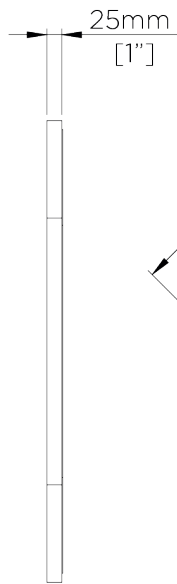

PORTA ROMANA

Eva Mirror Small

WM50S | Relic Bronze

Relic Bronze

HEIGHT
760MM | 30"

CONSTRUCTED FROM
Cast composite with decorative finish

WIDTH
760MM | 30"

WEIGHT
5KG | 11LBS

DEPTH
30MM | 1 1/4"

FINISHES
1. Gurney Silver
2. Relic Bronze

THIS PIECE REQUIRES A DEDICATED CARRIER AND
CHARGEABLE CRATE

Eva Mirror Small

WM50S

Height
760mm | 30"

Width
760mm | 30"

Depth
30mm | 1 1/4"