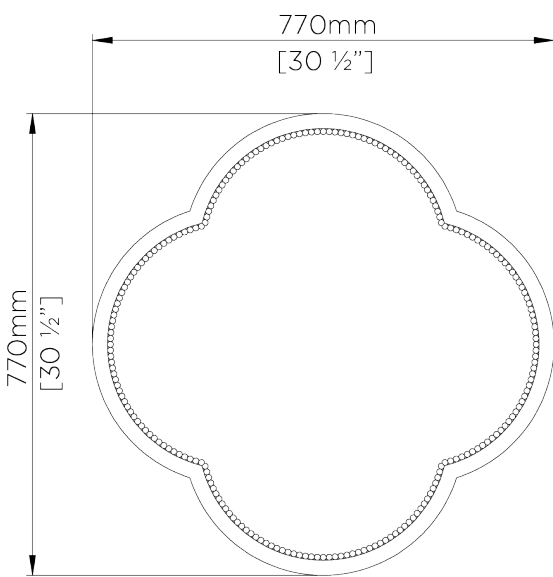

PORTA ROMANA

Eva Mirror Small

WM50S | Relic Bronze

Relic Bronze

HEIGHT
760MM | 30"

CONSTRUCTED FROM
Cast composite with decorative finish

WIDTH
760MM | 30"

WEIGHT
5KG | 11LBS

DEPTH
30MM | 1 1/4"

FINISHES
1. Gurney Silver
2. Relic Bronze

THIS PIECE REQUIRES A DEDICATED CARRIER AND
CHARGEABLE CRATE

Eva Mirror Small

WM50S

Height
760mm | 30"

Width
760mm | 30"

Depth
30mm | 1 1/4"