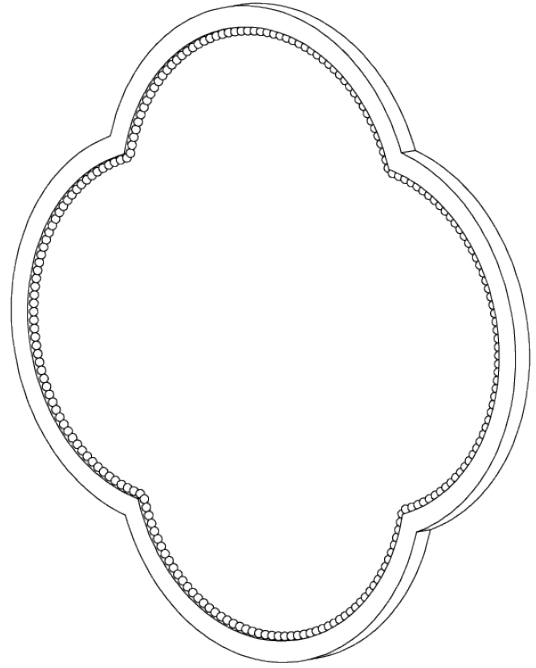

PORTA ROMANA

Eva Mirror Small

WM50S | Relic Bronze

Relic Bronze

HEIGHT
760MM | 30"

CONSTRUCTED FROM
Cast composite with decorative finish

WIDTH
760MM | 30"

WEIGHT
5KG | 11LBS

DEPTH
30MM | 1 1/4"

FINISHES
1. Gurney Silver
2. Relic Bronze

THIS PIECE REQUIRES A DEDICATED CARRIER AND
CHARGEABLE CRATE

Eva Mirror Small

WM50S

Height
760mm | 30"

Width
760mm | 30"

Depth
30mm | 1 1/4"