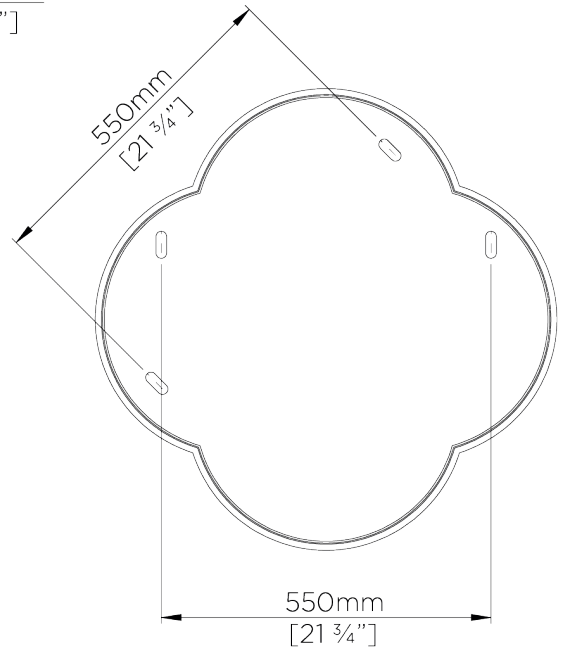

PORTA ROMANA

Eva Mirror Small

WM50S | Relic Bronze

Relic Bronze

HEIGHT
760MM | 30"

CONSTRUCTED FROM
Cast composite with decorative finish

WIDTH
760MM | 30"

WEIGHT
5KG | 11LBS

DEPTH
30MM | 1 1/4"

FINISHES
1. Gurney Silver
2. Relic Bronze

THIS PIECE REQUIRES A DEDICATED CARRIER AND
CHARGEABLE CRATE

Eva Mirror Small

WM50S

Height
760mm | 30"

Width
760mm | 30"

Depth
30mm | 1 1/4"