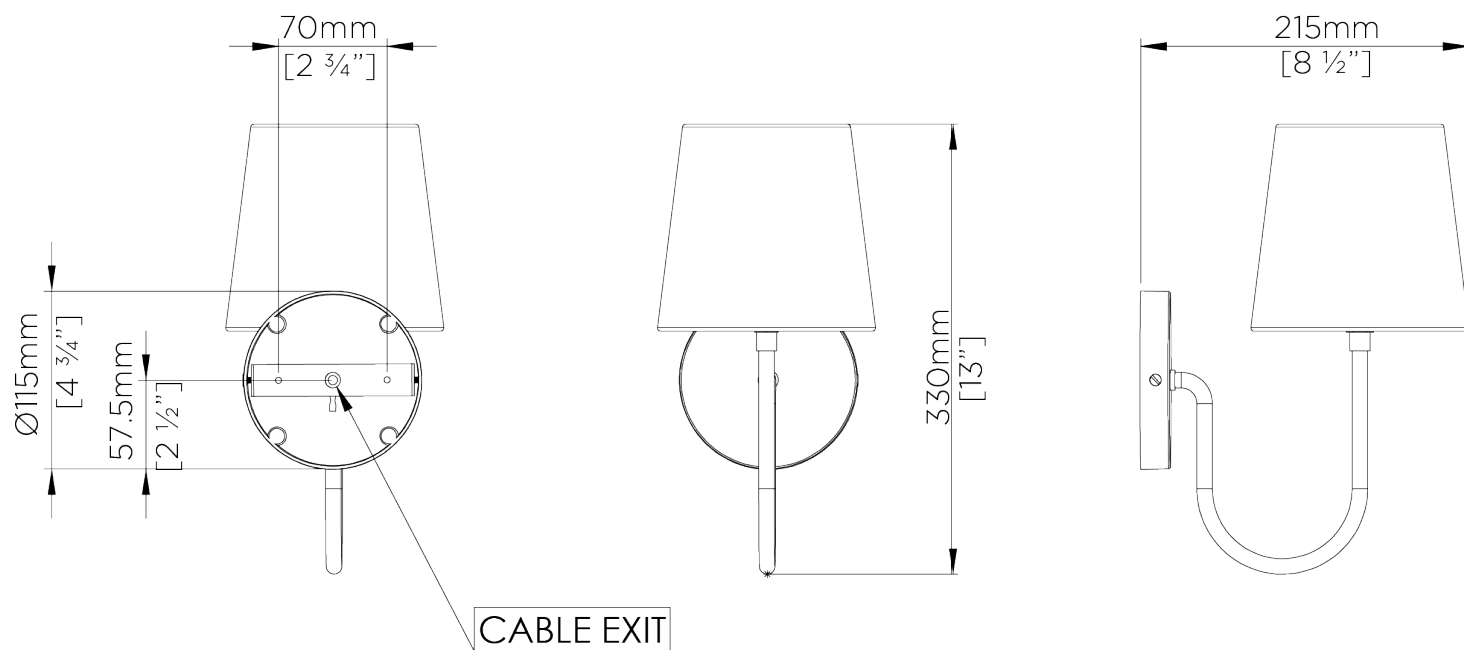

## Bonny Wall Light

TWL138 | Toffee

Toffee with 5.5" Fez in Natural Linen

HEIGHT  
210MM | 8 1/4"

CONSTRUCTED FROM  
Brass with decorative finish

RECOMMENDED SHADE  
5.5 Fez

HEIGHT WITH SHADE  
330MM | 13"

PROJECTION  
215MM | 8 1/2"

MAX WATTAGE  
40W

WIDTH  
90MM | 3 3/4"

WEIGHT  
1KG | 5 1/4LBS

LAMP  
1 X 450LM (5W) LED E14 CANDLE

WIDTH WITH SHADE  
140MM | 5 3/4"

VOLTAGE  
120v

# Bonny Wall Light

TWL138

Height  
210mm | 8 1/4"

Height With Shade  
330mm | 13"

Width  
90mm | 3 3/4"

Width With Shade  
140mm | 5 3/4"

© Porta Romana 2022

Dimensions and weights are provided as a guide. All Porta Romana Products are made by hand and variations can occur in some products. The products you are buying or marketing are exclusive designs belonging to Porta Romana. Please do not submit design sheets featuring our products to other manufacturing companies nor to other parties who might. Any manufacturer found to be reproducing Porta Romana products will be breaching copyright law and will be actively pursued