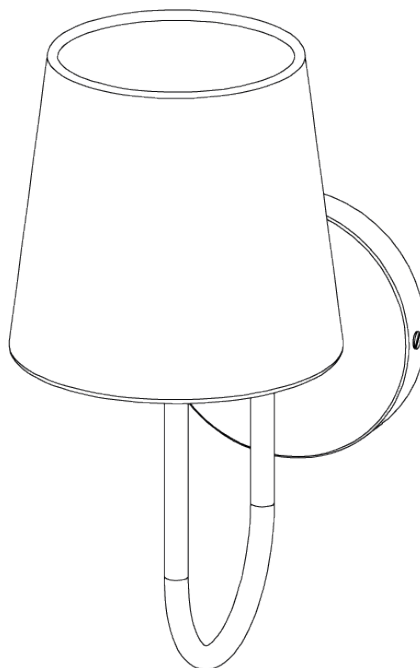

## Bonny Wall Light

TWL138 | Toffee

Toffee with 5.5" Fez in Natural Linen

HEIGHT  
210MM | 8 1/4"

CONSTRUCTED FROM  
Brass with decorative finish

RECOMMENDED SHADE  
5.5 Fez

HEIGHT WITH SHADE  
330MM | 13"

PROJECTION  
215MM | 8 1/2"

MAX WATTAGE  
40W

WIDTH  
90MM | 3 3/4"

WEIGHT  
1KG | 5 1/4LBS

LAMP  
1 X 450LM (5W) LED E14 CANDLE

WIDTH WITH SHADE  
140MM | 5 3/4"

VOLTAGE  
120v

# Bonny Wall Light

TWL138

Height  
210mm | 8 1/4"

Height With Shade  
330mm | 13"

Width  
90mm | 3 3/4"

Width With Shade  
140mm | 5 3/4"

© Porta Romana 2022

Dimensions and weights are provided as a guide. All Porta Romana Products are made by hand and variations can occur in some products. The products you are buying or marketing are exclusive designs belonging to Porta Romana. Please do not submit design sheets featuring our products to other manufacturing companies nor to other parties who might. Any manufacturer found to be reproducing Porta Romana products will be breaching copyright law and will be actively pursued