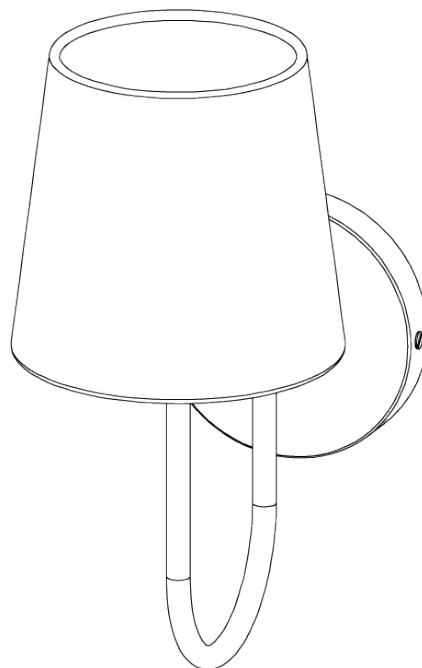

## Bonny Wall Light

TWL138 | Swedish Grey

Swedish Grey with 5.5" Fez in Natural Linen

HEIGHT  
210MM | 8 1/4"

CONSTRUCTED FROM  
Brass with decorative finish

RECOMMENDED SHADE  
5.5 Fez

HEIGHT WITH SHADE  
330MM | 13"

PROJECTION  
215MM | 8 1/2"

MAX WATTAGE  
40W

WIDTH  
90MM | 3 3/4"

WEIGHT  
1KG | 4 1/4LBS

LAMP  
1 X 450LM (5W) LED E14 CANDLE

WIDTH WITH SHADE  
140MM | 5 3/4"

VOLTAGE  
120v

# Bonny Wall Light

TWL138

Height  
210mm | 8 1/4"

Height With Shade  
330mm | 13"

Width  
90mm | 3 3/4"

Width With Shade  
140mm | 5 3/4"

© Porta Romana 2022

Dimensions and weights are provided as a guide. All Porta Romana Products are made by hand and variations can occur in some products. The products you are buying or marketing are exclusive designs belonging to Porta Romana. Please do not submit design sheets featuring our products to other manufacturing companies nor to other parties who might. Any manufacturer found to be reproducing Porta Romana products will be breaching copyright law and will be actively pursued