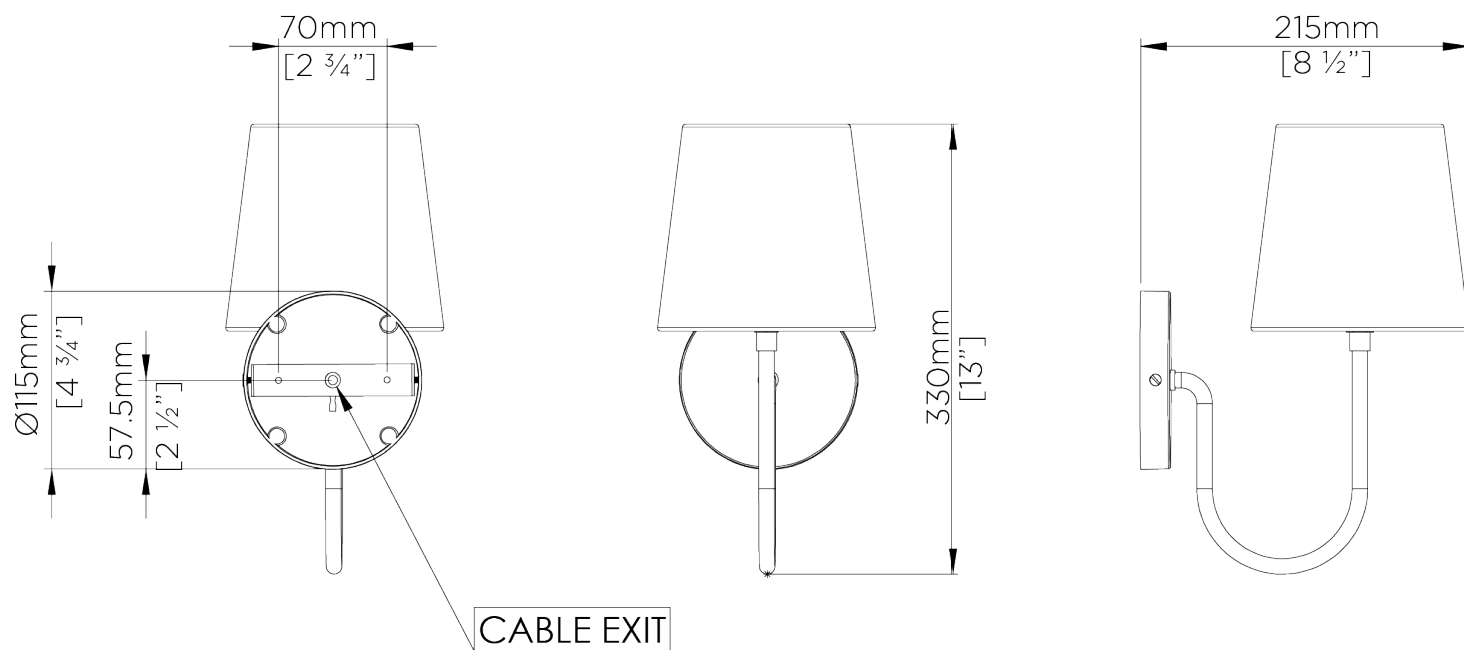

## Bonny Wall Light

TWL138 | Swedish Grey

Swedish Grey with 5.5" Fez in Natural Linen

HEIGHT  
210MM | 8 1/4"

CONSTRUCTED FROM  
Brass with decorative finish

RECOMMENDED SHADE  
5.5 Fez

HEIGHT WITH SHADE  
330MM | 13"

PROJECTION  
215MM | 8 1/2"

MAX WATTAGE  
40W

WIDTH  
90MM | 3 3/4"

WEIGHT  
1KG | 4 1/4LBS

LAMP  
1 X 450LM (5W) LED E14 CANDLE

WIDTH WITH SHADE  
140MM | 5 3/4"

VOLTAGE  
120v

# Bonny Wall Light

TWL138

Height  
210mm | 8 1/4"

Height With Shade  
330mm | 13"

Width  
90mm | 3 3/4"

Width With Shade  
140mm | 5 3/4"

© Porta Romana 2022

Dimensions and weights are provided as a guide. All Porta Romana Products are made by hand and variations can occur in some products. The products you are buying or marketing are exclusive designs belonging to Porta Romana. Please do not submit design sheets featuring our products to other manufacturing companies nor to other parties who might. Any manufacturer found to be reproducing Porta Romana products will be breaching copyright law and will be actively pursued