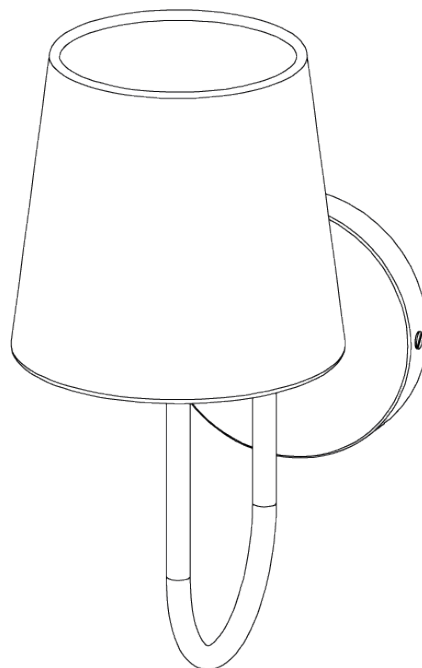

PORTA ROMANA

Bonny Wall Light

TWL138 | Spring

Spring with 5.5" Fez in Natural Linen

HEIGHT
210MM | 8 1/4"

CONSTRUCTED FROM
Brass with decorative finish

RECOMMENDED SHADE
5.5 Fez

HEIGHT WITH SHADE
330MM | 13"

PROJECTION
215MM | 8 1/2"

MAX WATTAGE
40W

WIDTH
90MM | 3 3/4"

WEIGHT
1KG | 3 1/4LBS

LAMP
1 X 450LM (5W) LED E14 CANDLE

WIDTH WITH SHADE
140MM | 5 3/4"

VOLTAGE
120v

FINISHES

1. Masala
2. Spring
3. Swedish Grey
4. Toffee

Bonny Wall Light

TWL138

Height
210mm | 8 1/4"

Height With Shade
330mm | 13"

Width
90mm | 3 3/4"

Width With Shade
140mm | 5 3/4"

© Porta Romana 2022