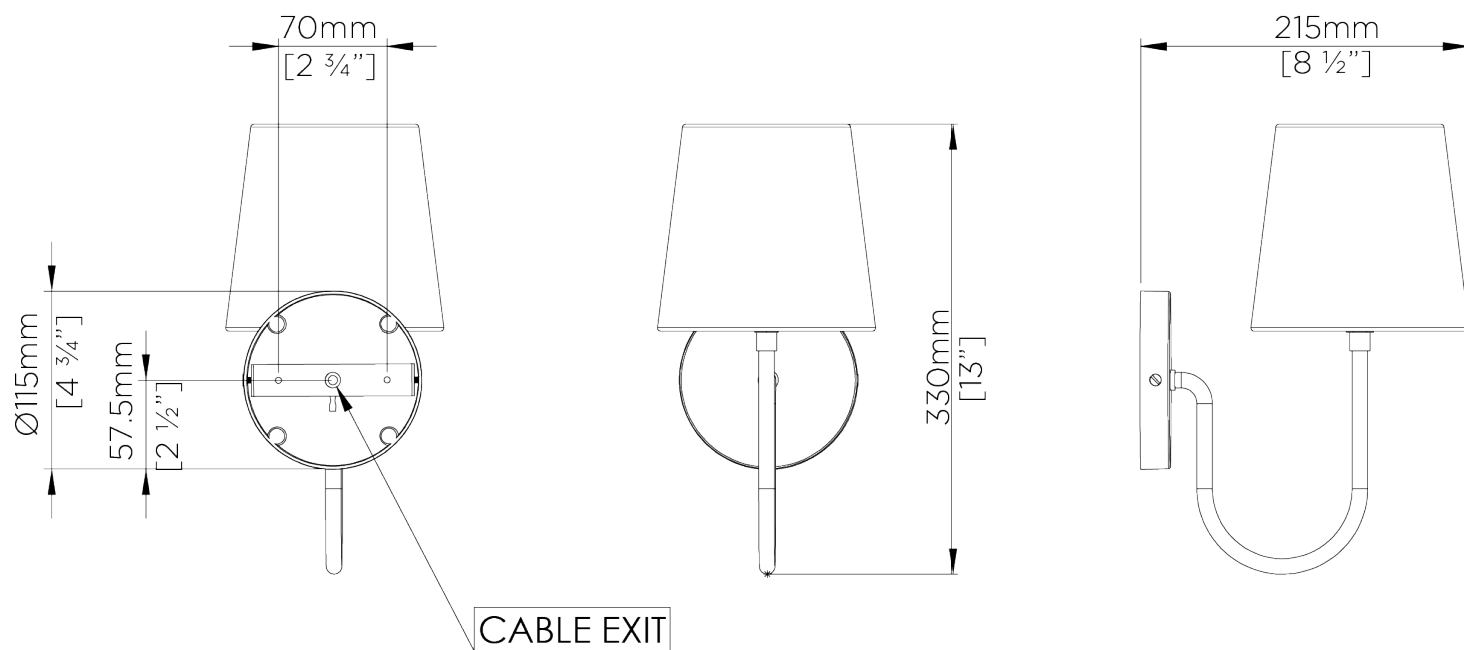

PORTA ROMANA

Bonny Wall Light

TWL138 | Spring

Spring with 5.5" Fez in Natural Linen

HEIGHT
210MM | 8 1/4"

CONSTRUCTED FROM
Brass with decorative finish

RECOMMENDED SHADE
5.5 Fez

HEIGHT WITH SHADE
330MM | 13"

PROJECTION
215MM | 8 1/2"

MAX WATTAGE
40W

WIDTH
90MM | 3 3/4"

WEIGHT
1KG | 3 1/4LBS

LAMP
1 X 450LM (5W) LED E14 CANDLE

WIDTH WITH SHADE
140MM | 5 3/4"

VOLTAGE
120v

FINISHES

1. Masala
2. Spring
3. Swedish Grey
4. Toffee

Bonny Wall Light

TWL138

Height
210mm | 8 1/4"

Height With Shade
330mm | 13"

Width
90mm | 3 3/4"

Width With Shade
140mm | 5 3/4"

© Porta Romana 2022