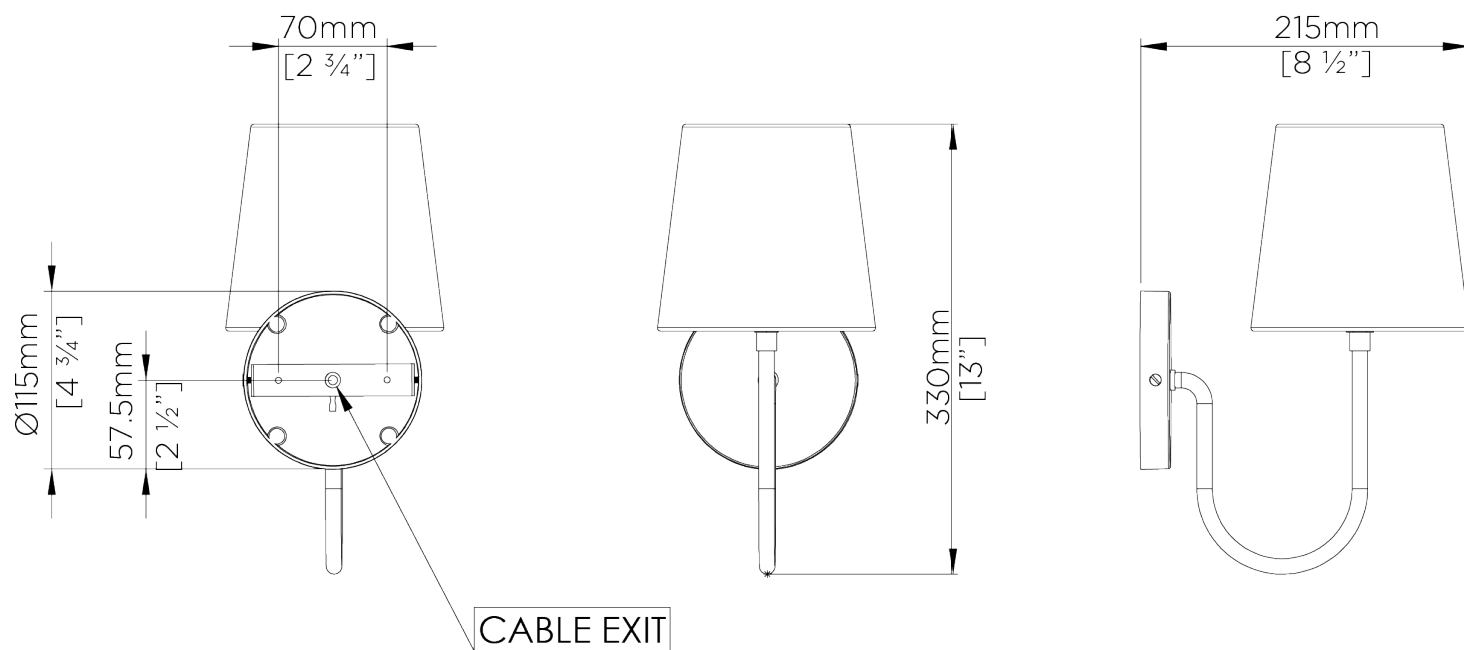

PORTA ROMANA

Bonny Wall Light

TWL138 | Masala

Masala with 5.5" Fez in Natural Linen

HEIGHT
210MM | 8 1/4"

CONSTRUCTED FROM
Brass with decorative finish

RECOMMENDED SHADE
5.5 Fez

HEIGHT WITH SHADE
330MM | 13"

PROJECTION
215MM | 8 1/2"

MAX WATTAGE
40W

WIDTH
90MM | 3 3/4"

WEIGHT
1KG | 2 1/4LBS

LAMP
1 X 450LM (5W) LED E14 CANDLE

WIDTH WITH SHADE
140MM | 5 3/4"

VOLTAGE
120v

FINISHES

1. Masala
2. Spring
3. Swedish Grey
4. Toffee

Bonny Wall Light

TWL138

Height
210mm | 8 1/4"

Height With Shade
330mm | 13"

Width
90mm | 3 3/4"

Width With Shade
140mm | 5 3/4"

© Porta Romana 2022