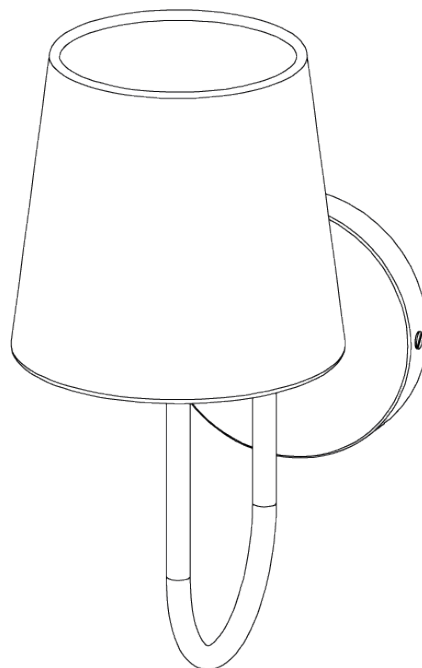

PORTA ROMANA

Bonny Wall Light

TWL138 | Masala

Masala with 5.5" Fez in Natural Linen

HEIGHT
210MM | 8 1/4"

CONSTRUCTED FROM
Brass with decorative finish

RECOMMENDED SHADE
5.5 Fez

HEIGHT WITH SHADE
330MM | 13"

PROJECTION
215MM | 8 1/2"

MAX WATTAGE
40W

WIDTH
90MM | 3 3/4"

WEIGHT
1KG | 2 1/4LBS

LAMP
1 X 450LM (5W) LED E14 CANDLE

WIDTH WITH SHADE
140MM | 5 3/4"

VOLTAGE
120v

FINISHES

1. Masala
2. Spring
3. Swedish Grey
4. Toffee

Bonny Wall Light

TWL138

Height
210mm | 8 1/4"

Height With Shade
330mm | 13"

Width
90mm | 3 3/4"

Width With Shade
140mm | 5 3/4"

© Porta Romana 2022