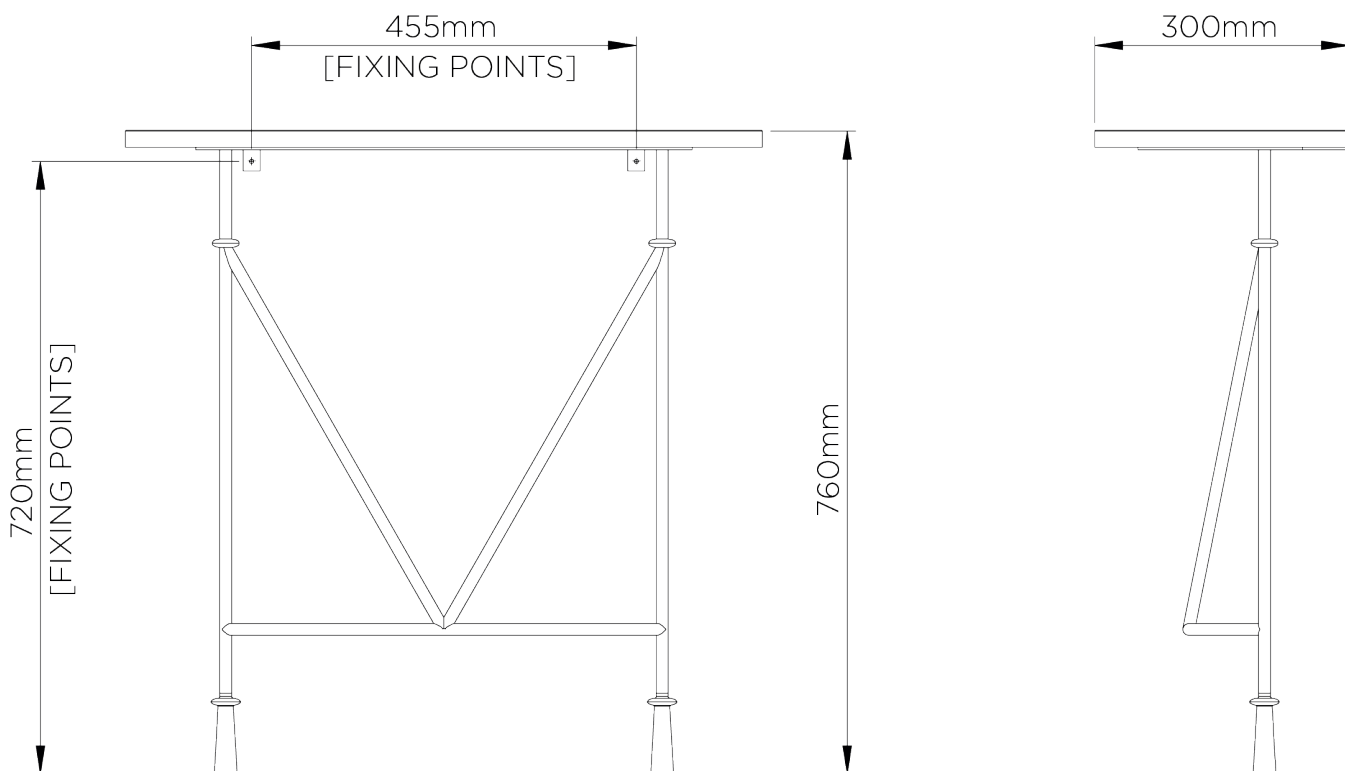

## Stanley Demi Lune Console

CCT59 | Blue Verdigris

Blue Verdigris with Verde Fantastico

HEIGHT  
790MM | 31"

WIDTH  
750MM | 29 1/2"

DEPTH  
300MM | 12"

CONSTRUCTED FROM  
Forged steel with decorative finish and  
marble top

# Stanley Demi Lune Console

CCT59

Height  
790mm | 31"

Width  
750mm | 29 1/2"

Depth  
300mm | 12"

We do not recommend pre-drilling holes for wall fixings (this is due to the hand-made nature of each piece)