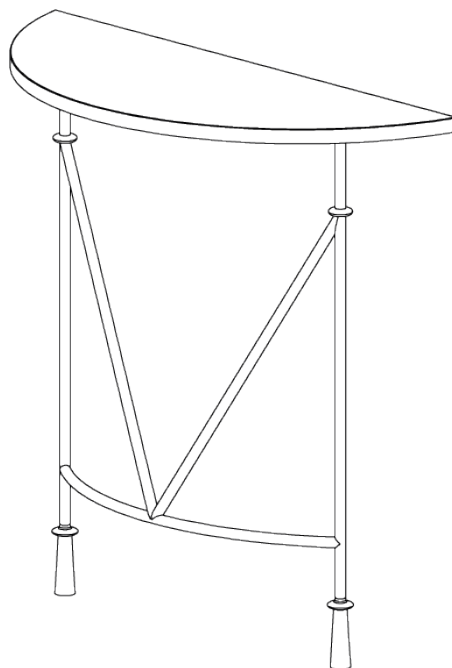

# PORTA ROMANA

## Stanley Demi Lune Console

CCT59 | Blue Verdigris

Blue Verdigris with Verde Fantastico

HEIGHT  
790MM | 31"

WIDTH  
750MM | 29 1/2"

DEPTH  
300MM | 12"

CONSTRUCTED FROM  
Forged steel with decorative finish and  
marble top

WEIGHT  
20KG | 44LBS

- FINISHES
1. Blue Verdigris
  2. Bronzed
  3. Old Rust
  4. Verdigris

THIS PIECE REQUIRES A DEDICATED CARRIER AND  
CHARGEABLE CRATE

# Stanley Demi Lune Console

CCT59

Height  
790mm | 31"

Width  
750mm | 29 1/2"

Depth  
300mm | 12"

We do not recommend pre-drilling holes for wall fixings (this is due to the hand-made nature of each piece)