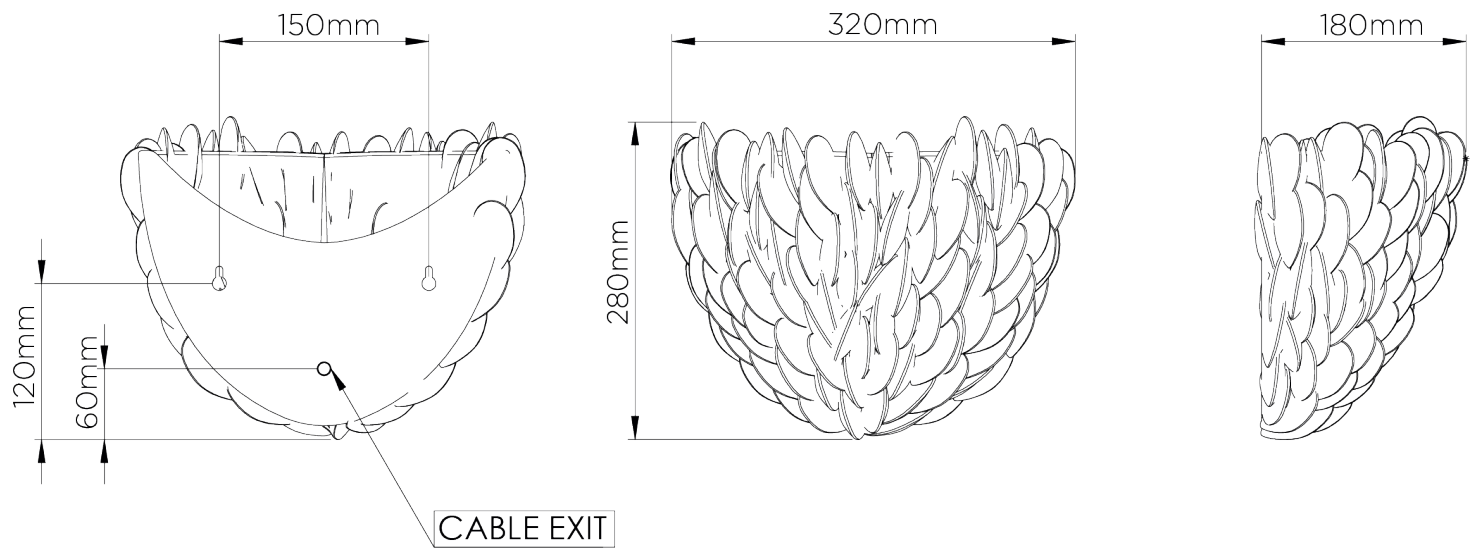

PORTA ROMANA

Mussel Shell Uplighter Large

TWL137 | Blue Verdigris

Blue Verdigris

HEIGHT
280MM | 11"

CONSTRUCTED FROM
Cast jesmonite with decorative finish

MAX WATTAGE
25W

WIDTH
320MM | 12 1/2"

PROJECTION
150MM | 6"

LAMP
1 X 320LM (3W) LED G9 CAPSULE

WEIGHT
4.5KG | 10LBS

VOLTAGE
220-240v

FINISHES

1. Blue Verdigris with Etched Gold
2. Decayed Plaster

Mussel Shell Uplighter Large

TWL137

Height
280mm | 11"

Width
320mm | 12 1/2"

© Porta Romana 2022

Dimensions and weights are provided as a guide. All Porta Romana Products are made by hand and variations can occur in some products. The products you are buying or marketing are exclusive designs belonging to Porta Romana. Please do not submit design sheets featuring our products to other manufacturing companies nor to other parties who might. Any manufacturer found to be reproducing Porta Romana products will be breaching copyright law and will be actively pursued