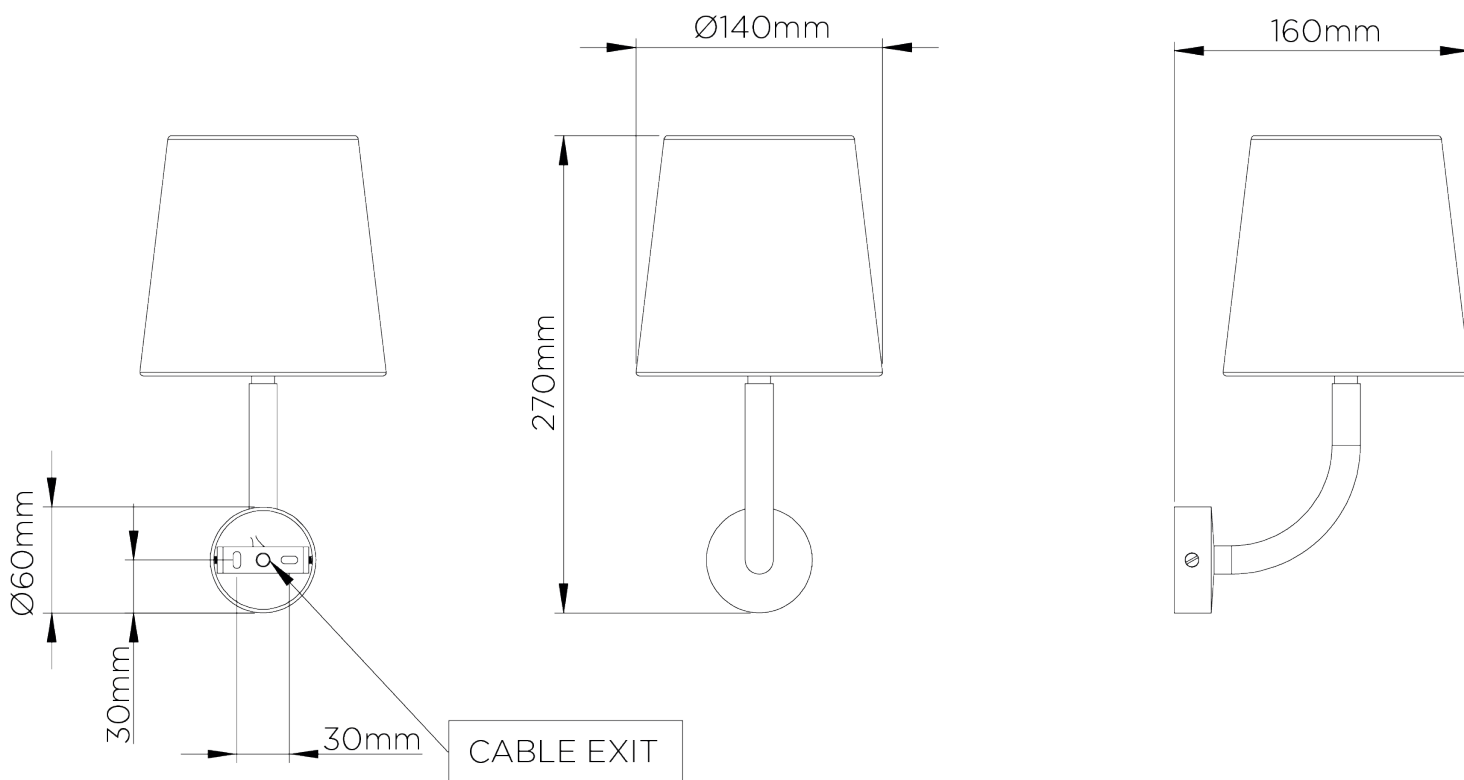

PORTA ROMANA

Iris Wall Light

TWL139 | Toffee

Toffee with 5.5" Fez in Natural Linen

HEIGHT
190MM | 7 1/2"

CONSTRUCTED FROM
Steel with decorative finish

RECOMMENDED SHADE
5.5 Fez

HEIGHT WITH SHADE
290MM | 11 1/2"

PROJECTION
150MM | 6"

MAX WATTAGE
25W

WIDTH
60MM | 2 1/2"

WEIGHT
1KG | 11.25LBS

LAMP
1 X 450LM (5W) LED E14 CANDLE

WIDTH WITH SHADE
140MM | 5 3/4"

VOLTAGE
220-240v

FINISHES

1. Masala
2. Spring
3. Swedish Grey
4. Toffee

Iris Wall Light

TWL139

Height
190mm | 7 1/2"

Height With Shade
290mm | 11 1/2"

Width
60mm | 2 1/2"

Width With Shade
140mm | 5 3/4"

© Porta Romana 2022