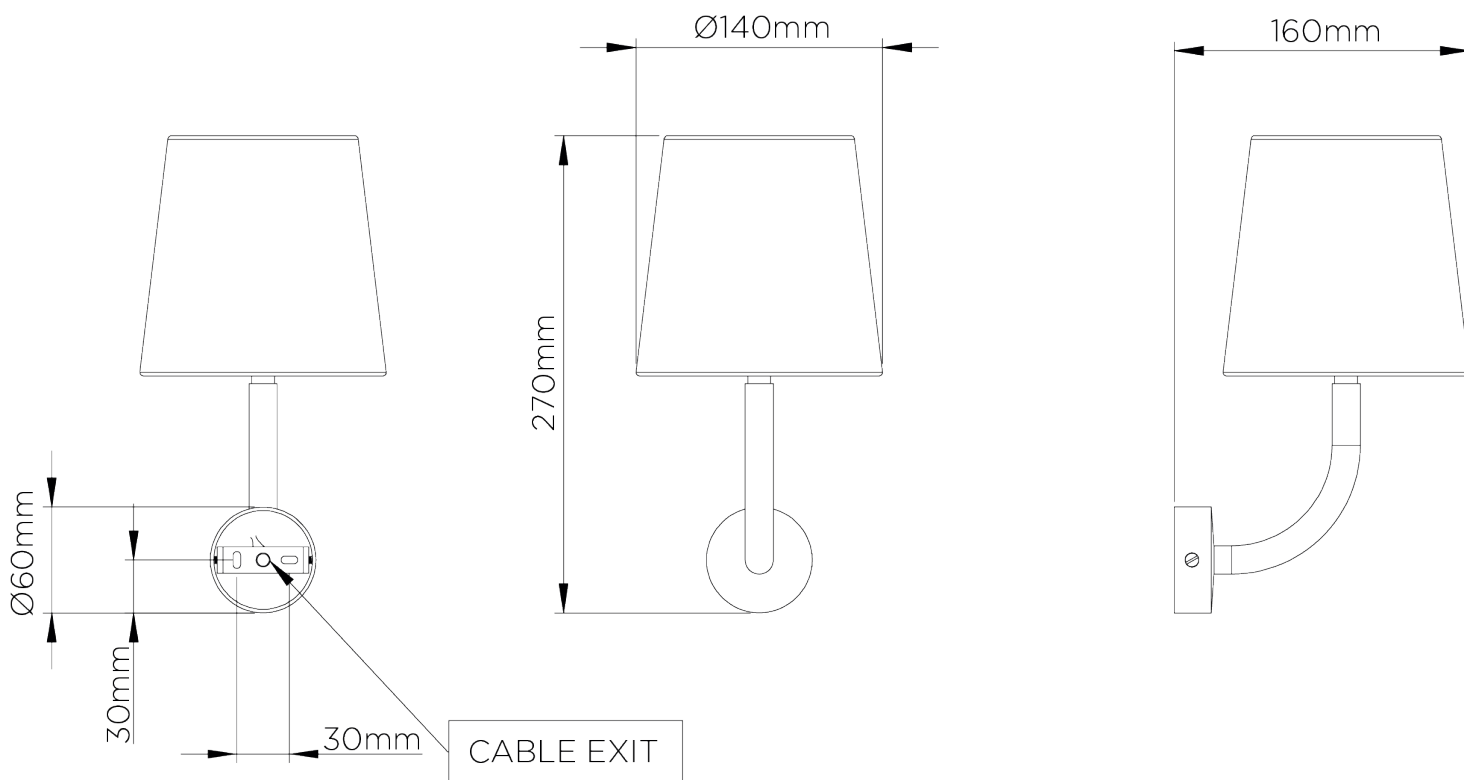

PORTA ROMANA

Iris Wall Light

TWL139 | Spring

Spring with 5.5" Fez in Natural Linen

HEIGHT
190MM | 7 1/2"

CONSTRUCTED FROM
Steel with decorative finish

RECOMMENDED SHADE
5.5 Fez

HEIGHT WITH SHADE
290MM | 11 1/2"

PROJECTION
150MM | 6"

MAX WATTAGE
25W

WIDTH
60MM | 2 1/2"

WEIGHT
1KG | 9.25LBS

LAMP
1 X 450LM (5W) LED E14 CANDLE

WIDTH WITH SHADE
140MM | 5 3/4"

VOLTAGE
220-240v

FINISHES

1. Masala
2. Spring
3. Swedish Grey
4. Toffee

Iris Wall Light

TWL139

Height
190mm | 7 1/2"

Height With Shade
290mm | 11 1/2"

Width
60mm | 2 1/2"

Width With Shade
140mm | 5 3/4"

© Porta Romana 2022