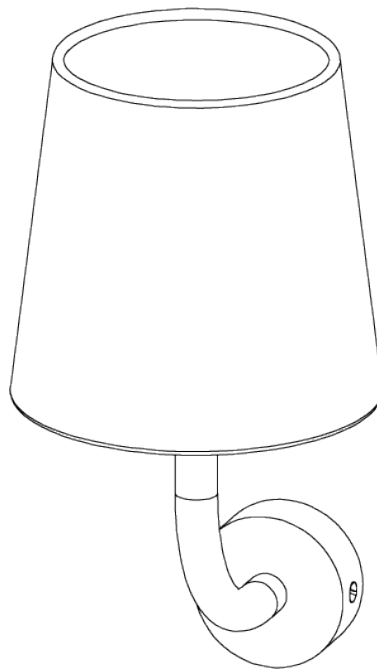

PORTA ROMANA

Iris Wall Light

TWL139 | Spring

Spring with 5.5" Fez in Natural Linen

HEIGHT
190MM | 7 1/2"

CONSTRUCTED FROM
Steel with decorative finish

RECOMMENDED SHADE
5.5 Fez

HEIGHT WITH SHADE
290MM | 11 1/2"

PROJECTION
150MM | 6"

MAX WATTAGE
25W

WIDTH
60MM | 2 1/2"

WEIGHT
1KG | 9.25LBS

LAMP
1 X 450LM (5W) LED E14 CANDLE

WIDTH WITH SHADE
140MM | 5 3/4"

VOLTAGE
220-240v

FINISHES

1. Masala
2. Spring
3. Swedish Grey
4. Toffee

Iris Wall Light

TWL139

Height
190mm | 7 1/2"

Height With Shade
290mm | 11 1/2"

Width
60mm | 2 1/2"

Width With Shade
140mm | 5 3/4"

© Porta Romana 2022