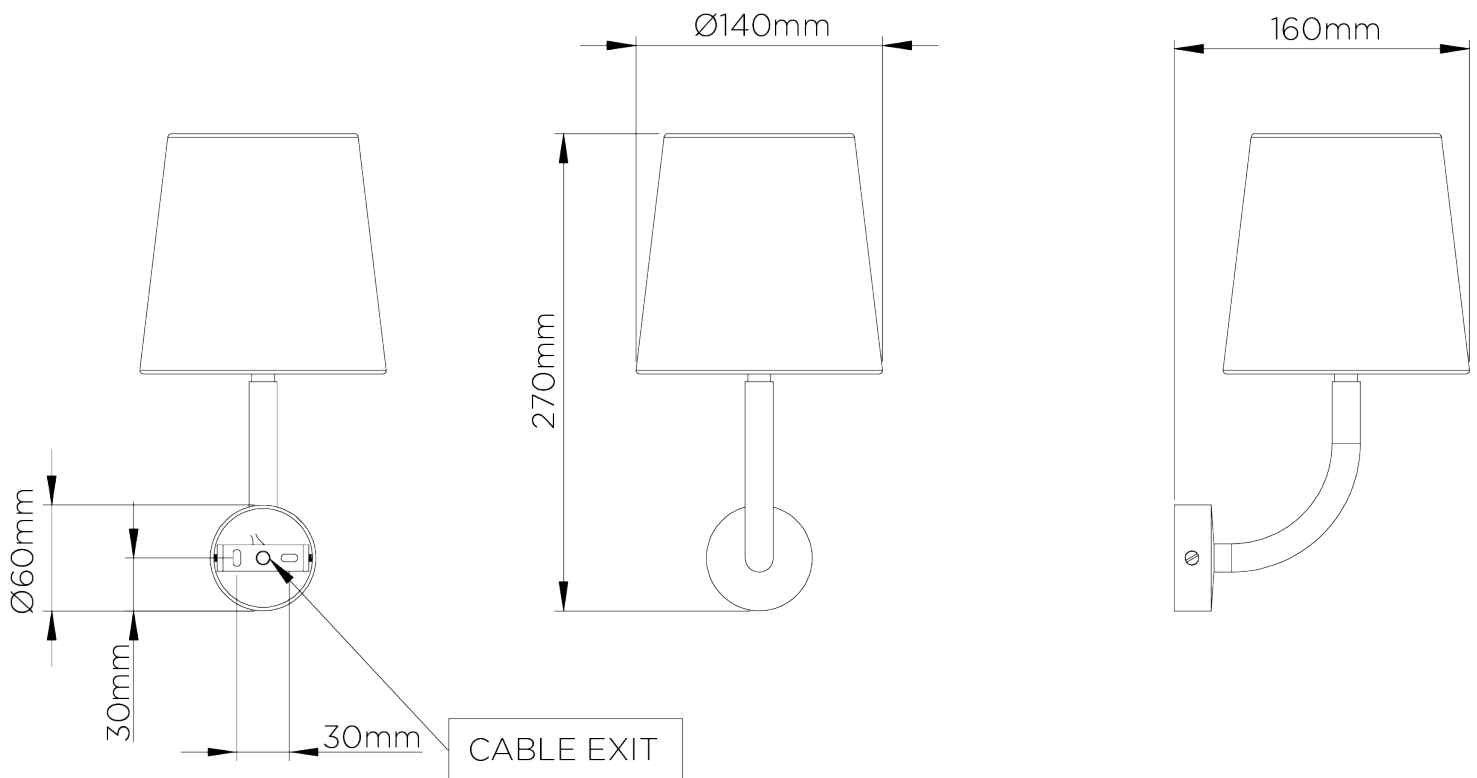

PORTA ROMANA

Iris Wall Light

TWL139 | Masala

Masala with 5.5" Fez in Natural Linen

HEIGHT
190MM | 7 1/2"

CONSTRUCTED FROM
Steel with decorative finish

RECOMMENDED SHADE
5.5 Fez

HEIGHT WITH SHADE
290MM | 11 1/2"

PROJECTION
150MM | 6"

MAX WATTAGE
25W

WIDTH
60MM | 2 1/2"

WEIGHT
1KG | 10.25LBS

LAMP
1 X 450LM (5W) LED E14 CANDLE

WIDTH WITH SHADE
140MM | 5 3/4"

VOLTAGE
220-240v

FINISHES

1. Masala
2. Spring
3. Swedish Grey
4. Toffee

Iris Wall Light

TWL139

Height
190mm | 7 1/2"

Height With Shade
290mm | 11 1/2"

Width
60mm | 2 1/2"

Width With Shade
140mm | 5 3/4"

© Porta Romana 2022