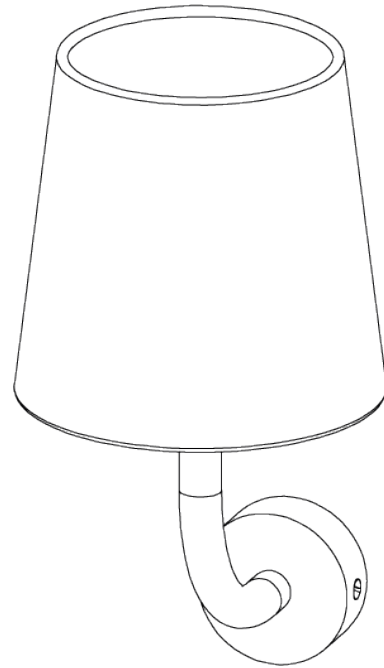

PORTA ROMANA

Iris Wall Light

TWL139 | Masala

Masala with 5.5" Fez in Natural Linen

HEIGHT
190MM | 7 1/2"

CONSTRUCTED FROM
Steel with decorative finish

RECOMMENDED SHADE
5.5 Fez

HEIGHT WITH SHADE
290MM | 11 1/2"

PROJECTION
150MM | 6"

MAX WATTAGE
25W

WIDTH
60MM | 2 1/2"

WEIGHT
1KG | 10.25LBS

LAMP
1 X 450LM (5W) LED E14 CANDLE

WIDTH WITH SHADE
140MM | 5 3/4"

VOLTAGE
220-240v

FINISHES

1. Masala
2. Spring
3. Swedish Grey
4. Toffee

Iris Wall Light

TWL139

Height
190mm | 7 1/2"

Height With Shade
290mm | 11 1/2"

Width
60mm | 2 1/2"

Width With Shade
140mm | 5 3/4"

© Porta Romana 2022