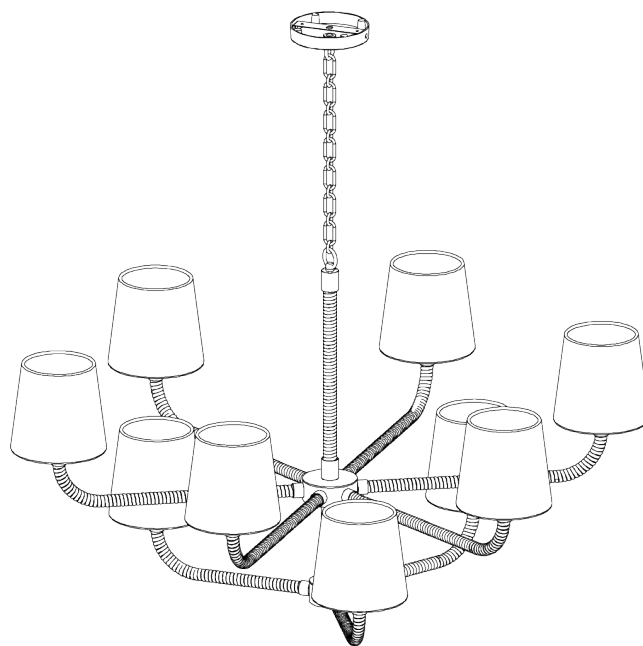

## Holden Ceiling Light Extra Large

MCL77XL | Dark Cane with Brass

Dark Cane with Brass

HEIGHT  
1860MM | 73 1/4"

CONSTRUCTED FROM  
Steel and brass with wrapped cane

RECOMMENDED SHADE  
5.5 Fez

HEIGHT WITH SHADE  
890MM | 35"

WEIGHT  
5KG | 11LBS

MAX WATTAGE  
40W

WIDTH  
1200MM | 47 1/4"

LAMP  
9 X 450LM (5W) LED E14 CANDLE

MINIMUM DROP  
890MM | 35"

VOLTAGE  
220-240v

MAXIMUM DROP  
1860MM | 73 1/2"

FINISHES  
1. Dark Cane with Brass

# Holden Ceiling Light Extra Large MCL77XL

Height  
1860mm | 73 1/4"

Height With Shade  
890mm | 35"

Width  
1200mm | 47 1/4"

Minimum Drop  
890mm | 35"

Maximum Drop  
1860mm | 73 1/2"

CEILING ROSE DETAIL

© Porta Romana 2022