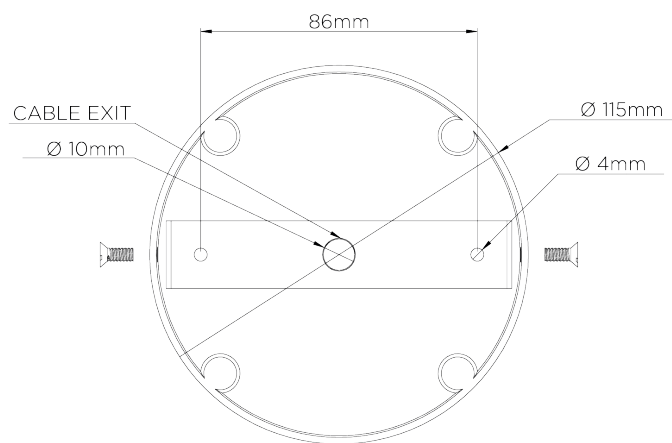

## Holden Ceiling Light Extra Large

MCL77XL | Dark Cane with Brass

Dark Cane with Brass

HEIGHT  
1860MM | 73 1/4"

CONSTRUCTED FROM  
Steel and brass with wrapped cane

RECOMMENDED SHADE  
5.5 Fez

HEIGHT WITH SHADE  
890MM | 35"

WEIGHT  
5KG | 11LBS

MAX WATTAGE  
40W

WIDTH  
1200MM | 47 1/4"

LAMP  
9 X 450LM (5W) LED E14 CANDLE

MINIMUM DROP  
890MM | 35"

VOLTAGE  
220-240v

MAXIMUM DROP  
1860MM | 73 1/2"

FINISHES  
1. Dark Cane with Brass

# Holden Ceiling Light Extra Large MCL77XL

Height  
1860mm | 73 1/4"

Height With Shade  
890mm | 35"

Width  
1200mm | 47 1/4"

Minimum Drop  
890mm | 35"

Maximum Drop  
1860mm | 73 1/2"

CEILING ROSE DETAIL

© Porta Romana 2022