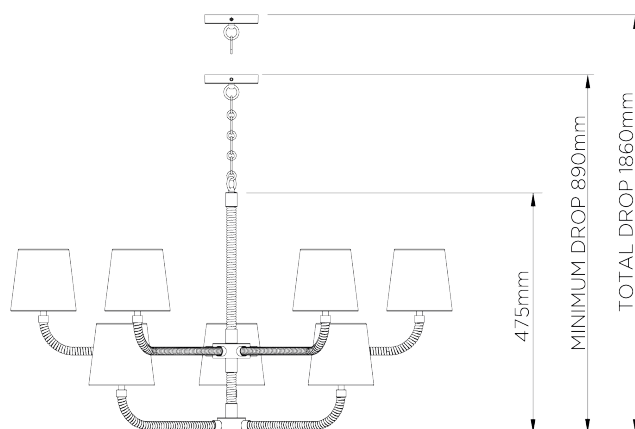

## Holden Ceiling Light Extra Large

MCL77XL | Dark Cane with Brass

Dark Cane with Brass

HEIGHT  
1860MM | 73 1/4"

CONSTRUCTED FROM  
Steel and brass with wrapped cane

RECOMMENDED SHADE  
5.5 Fez

HEIGHT WITH SHADE  
890MM | 35"

WEIGHT  
5KG | 11LBS

MAX WATTAGE  
40W

WIDTH  
1200MM | 47 1/4"

LAMP  
9 X 450LM (5W) LED E14 CANDLE

MINIMUM DROP  
890MM | 35"

VOLTAGE  
220-240v

MAXIMUM DROP  
1860MM | 73 1/2"

FINISHES  
1. Dark Cane with Brass

# Holden Ceiling Light Extra Large MCL77XL

Height  
1860mm | 73 1/4"

Height With Shade  
890mm | 35"

Width  
1200mm | 47 1/4"

Minimum Drop  
890mm | 35"

Maximum Drop  
1860mm | 73 1/2"

CEILING ROSE DETAIL

© Porta Romana 2022