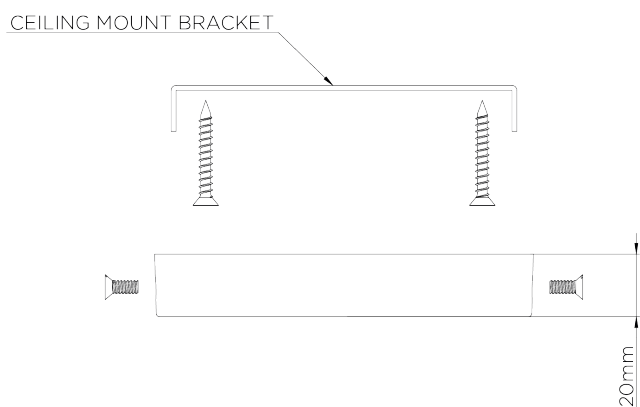

## Holden Ceiling Light Extra Large

MCL77XL | Dark Cane with Brass

Dark Cane with Brass

HEIGHT  
1860MM | 73 1/4"

CONSTRUCTED FROM  
Steel and brass with wrapped cane

RECOMMENDED SHADE  
5.5 Fez

HEIGHT WITH SHADE  
890MM | 35"

WEIGHT  
5KG | 11LBS

MAX WATTAGE  
40W

WIDTH  
1200MM | 47 1/4"

LAMP  
9 X 450LM (5W) LED E14 CANDLE

MINIMUM DROP  
890MM | 35"

VOLTAGE  
220-240v

MAXIMUM DROP  
1860MM | 73 1/2"

FINISHES  
1. Dark Cane with Brass

# Holden Ceiling Light Extra Large MCL77XL

Height  
1860mm | 73 1/4"

Height With Shade  
890mm | 35"

Width  
1200mm | 47 1/4"

Minimum Drop  
890mm | 35"

Maximum Drop  
1860mm | 73 1/2"

CEILING ROSE DETAIL

© Porta Romana 2022