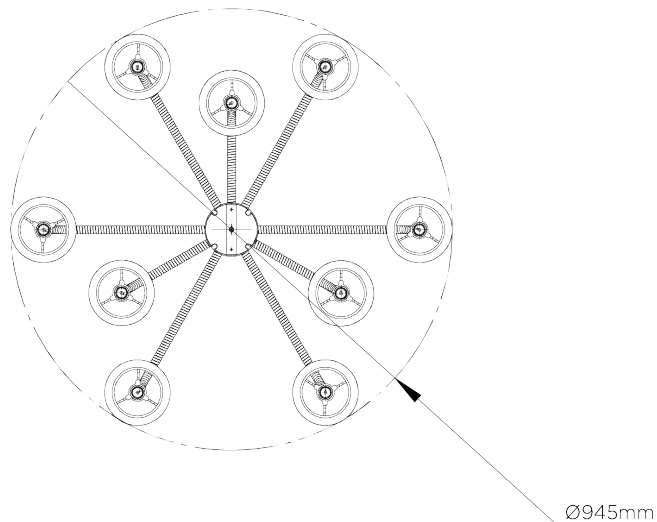

WEIGHT  
5KG | 11LBS

MAX WATTAGE  
40W

WIDTH  
1200MM | 47 1/4"

LAMP  
9 X 450LM (5W) LED E14 CANDLE

MINIMUM DROP  
890MM | 35"

VOLTAGE  
220-240v

MAXIMUM DROP  
1860MM | 73 1/2"

FINISHES  
1. Dark Cane with Brass

# Holden Ceiling Light Extra Large MCL77XL

Height  
1860mm | 73 1/4"

Height With Shade  
890mm | 35"

Width  
1200mm | 47 1/4"

Minimum Drop  
890mm | 35"

Maximum Drop  
1860mm | 73 1/2"

CEILING ROSE DETAIL

© Porta Romana 2022