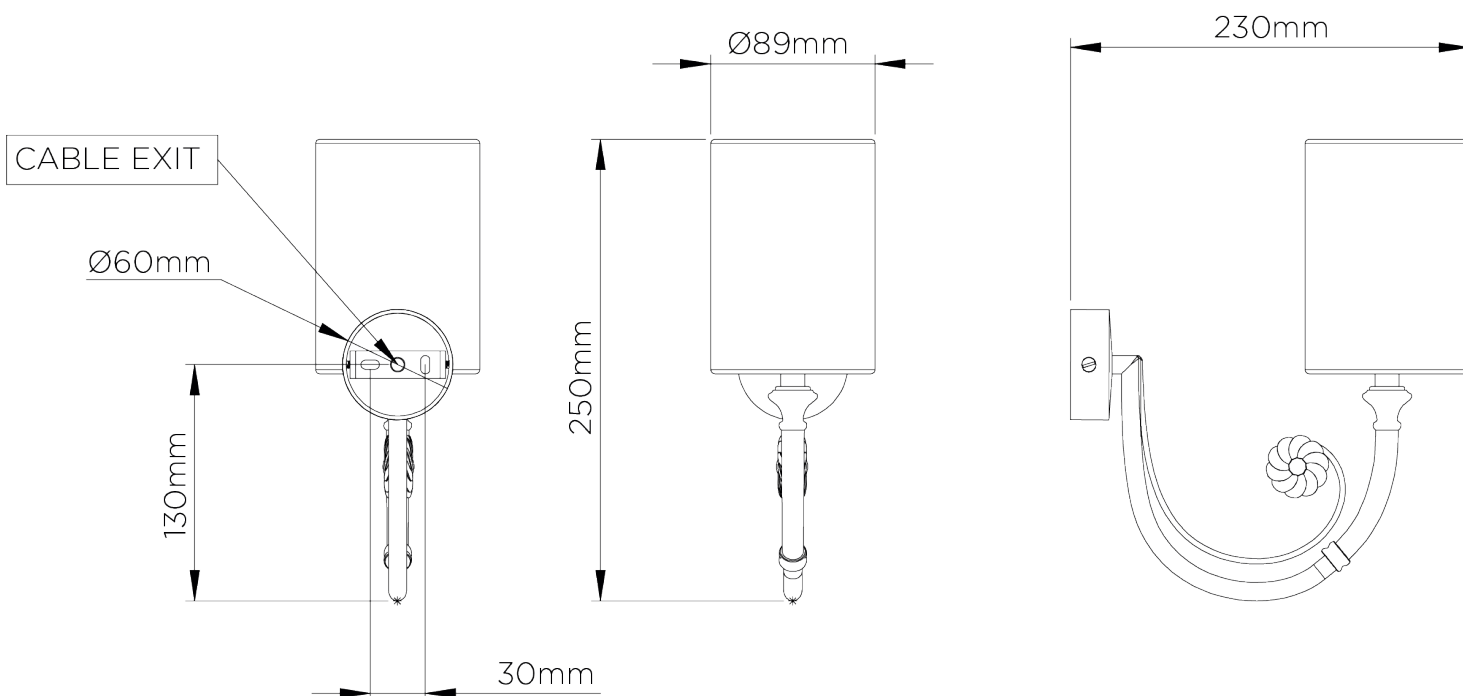

## Holbein Wall Light Small

TWL141S | Blue Verdigris

Blue Verdigris with 3.5" Top Hat in Natural Linen

HEIGHT  
175MM | 7"

HEIGHT WITH SHADE  
220MM | 8 3/4"

WIDTH  
30MM | 1 1/4"

WIDTH WITH SHADE  
250MM | 9 3/4"

MINIMUM DROP  
340MM | 13 1/2"

MAXIMUM DROP  
FINISHES 1 3/4"  
1. Blue Verdigris

CONSTRUCTED FROM  
Cast composite and metal with decorative  
finish

PROJECTION  
230MM | 9"

WEIGHT  
0.5KG | 1LBS

RECOMMENDED SHADE  
3.5 Top Hat

# Holbein Wall Light Small

TWL141S

Height  
175mm | 7"

Height With Shade  
220mm | 8 3/4"

Width  
30mm | 1 1/4"

Width With Shade  
250mm | 9 3/4"

Minimum Drop  
340mm | 13 1/2"

Maximum Drop  
1315mm | 51 3/4"