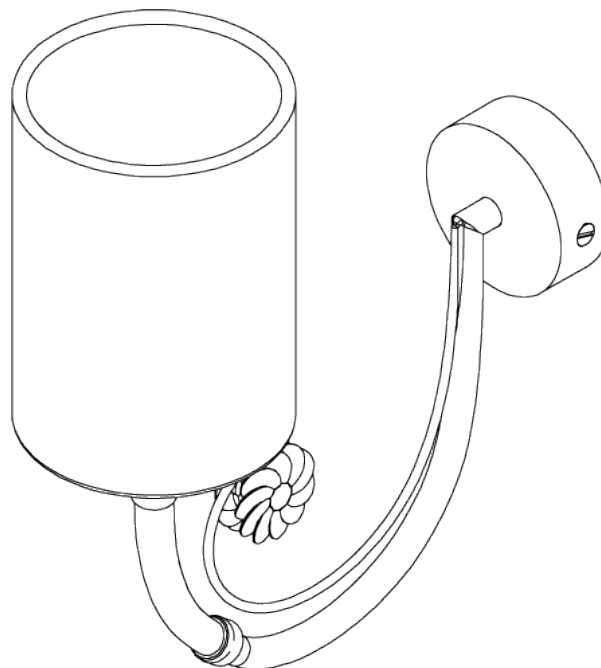

## Holbein Wall Light Small

TWL141S | Blue Verdigris

Blue Verdigris with 3.5" Top Hat in Natural Linen

HEIGHT  
175MM | 7"

HEIGHT WITH SHADE  
220MM | 8 3/4"

WIDTH  
30MM | 1 1/4"

WIDTH WITH SHADE  
250MM | 9 3/4"

MINIMUM DROP  
340MM | 13 1/2"

MAXIMUM DROP  
FINISHES 1 3/4"  
1. Blue Verdigris

CONSTRUCTED FROM  
Cast composite and metal with decorative  
finish

PROJECTION  
230MM | 9"

WEIGHT  
0.5KG | 1LBS

RECOMMENDED SHADE  
3.5 Top Hat

# Holbein Wall Light Small

TWL141S

Height  
175mm | 7"

Height With Shade  
220mm | 8 3/4"

Width  
30mm | 1 1/4"

Width With Shade  
250mm | 9 3/4"

Minimum Drop  
340mm | 13 1/2"

Maximum Drop  
1315mm | 51 3/4"