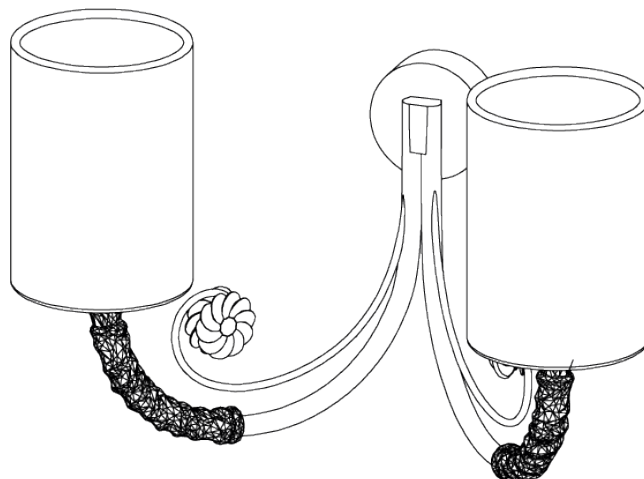

PORTA ROMANA

Holbein Wall Light Large

TWL141L | Blue Verdigris

Blue Verdigris with 3.5" Top Hat in Natural Linen

HEIGHT
185MM | 7 1/4"

HEIGHT WITH SHADE
250MM | 10"

WIDTH
270MM | 10 3/4"

WIDTH WITH SHADE
285MM | 11 1/4"

MINIMUM DROP
340MM | 13 1/2"

MAXIMUM DROP
FINISHES 1 3/4"
1. Blue Verdigris

CONSTRUCTED FROM
Cast composite and metal with decorative
finish

PROJECTION
220MM | 8 3/4"

WEIGHT
0.6KG | 1.25LBS

RECOMMENDED SHADE
3.5 Top Hat

MAX WATTAGE
40W

LAMP
2 X 450LM (5W) LED E14 CANDLE

VOLTAGE
220-240v

Holbein Wall Light Large

TWL141L

Height
185mm | 7 1/4"

Height With Shade
250mm | 10"

Width
270mm | 10 3/4"

Width With Shade
285mm | 11 1/4"

Minimum Drop
340mm | 13 1/2"

Maximum Drop
1315mm | 51 3/4"

© Porta Romana 2022

Dimensions and weights are provided as a guide. All Porta Romana Products are made by hand and variations can occur in some products. The products you are buying or marketing are exclusive designs belonging to Porta Romana. Please do not submit design sheets featuring our products to other manufacturing companies nor to other parties who might. Any manufacturer found to be reproducing Porta Romana products will be breaching copyright law and will be actively pursued