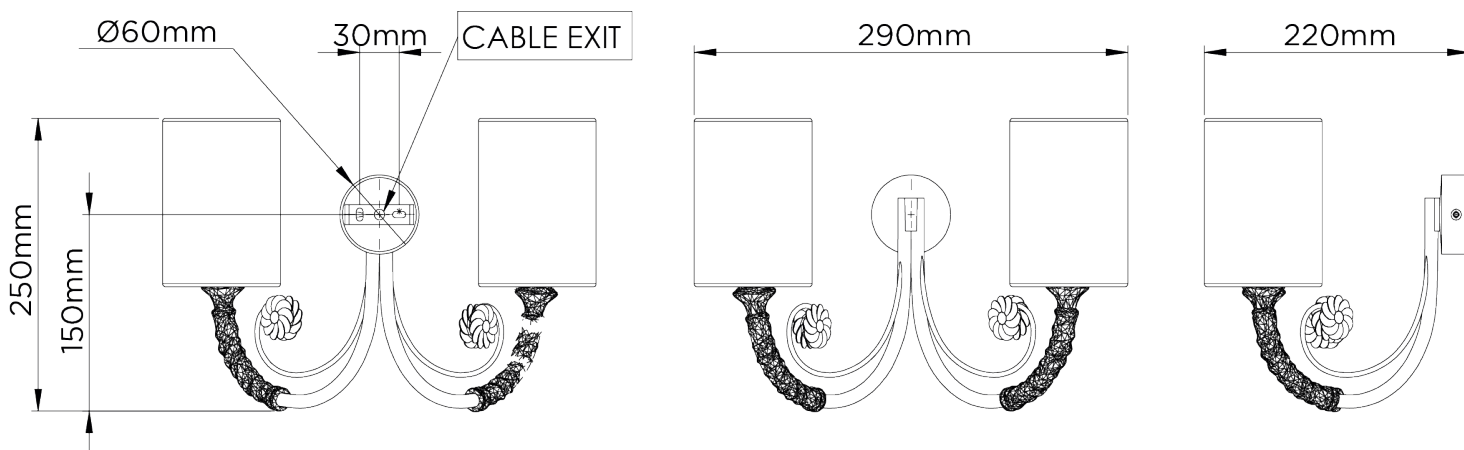

PORTA ROMANA

Holbein Wall Light Large

TWL141L | Blue Verdigris

Blue Verdigris with 3.5" Top Hat in Natural Linen

HEIGHT
185MM | 7 1/4"

HEIGHT WITH SHADE
250MM | 10"

WIDTH
270MM | 10 3/4"

WIDTH WITH SHADE
285MM | 11 1/4"

MINIMUM DROP
340MM | 13 1/2"

MAXIMUM DROP
FINISHES 1 3/4"
1. Blue Verdigris

CONSTRUCTED FROM
Cast composite and metal with decorative
finish

PROJECTION
220MM | 8 3/4"

WEIGHT
0.6KG | 1.25LBS

RECOMMENDED SHADE
3.5 Top Hat

MAX WATTAGE
40W

LAMP
2 X 450LM (5W) LED E14 CANDLE

VOLTAGE
220-240v

Holbein Wall Light Large

TWL141L

Height
185mm | 7 1/4"

Height With Shade
250mm | 10"

Width
270mm | 10 3/4"

Width With Shade
285mm | 11 1/4"

Minimum Drop
340mm | 13 1/2"

Maximum Drop
1315mm | 51 3/4"

© Porta Romana 2022

Dimensions and weights are provided as a guide. All Porta Romana Products are made by hand and variations can occur in some products. The products you are buying or marketing are exclusive designs belonging to Porta Romana. Please do not submit design sheets featuring our products to other manufacturing companies nor to other parties who might. Any manufacturer found to be reproducing Porta Romana products will be breaching copyright law and will be actively pursued