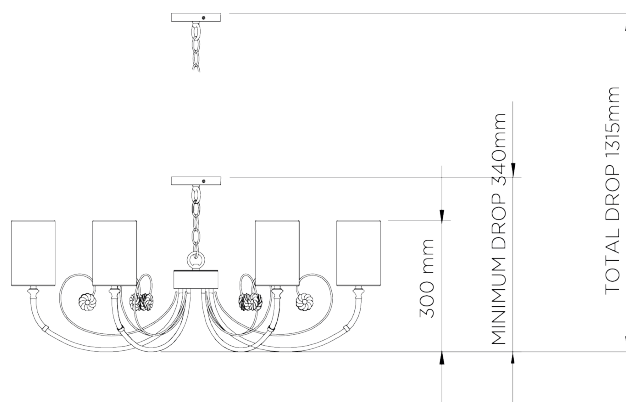

## Holbein Chandelier

MCL90 | Blue Verdigris

Blue Verdigris with 3.5" Top Hat in Natural Linen

HEIGHT  
1315MM | 52"

CONSTRUCTED FROM  
Forged steel with decorative finish

RECOMMENDED SHADE  
3.5 Top Hat

HEIGHT WITH SHADE  
340MM | 13 1/2"

WEIGHT  
5KG | 11LBS

MAX WATTAGE  
40W

WIDTH  
860MM | 33 3/4"

LAMP  
6 X 450LM (5W) LED E14 CANDLE

VOLTAGE  
220-240v

FINISHES  
1. Blue Verdigris

CRATE CHARGES WILL APPLY, THIS PIECE REQUIRES A DEDICATED CARRIER

# Holbein Chandelier

MCL90

Height  
1315mm | 52"

Height With Shade  
340mm | 13 1/2"

Width  
860mm | 33 3/4"

CEILING ROSE DETAIL

© Porta Romana 2022

Dimensions and weights are provided as a guide. All Porta Romana Products are made by hand and variations can occur in some products. The products you are buying or marketing are exclusive designs belonging to Porta Romana. Please do not submit design sheets featuring our products to other manufacturing companies nor to other parties who might. Any manufacturer found to be reproducing Porta Romana products will be breaching copyright law and will be actively pursued