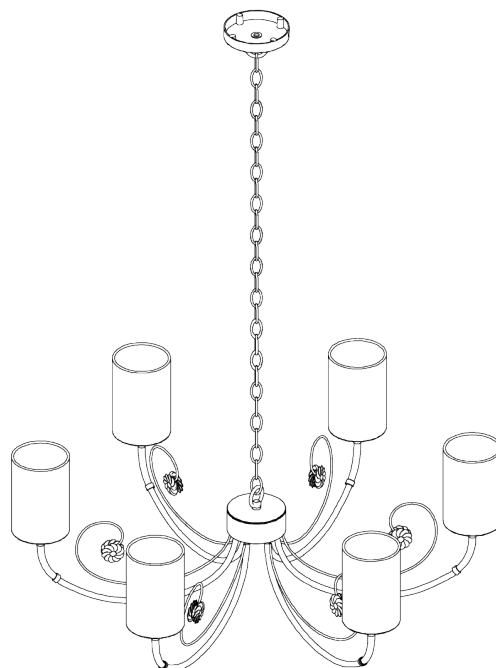

## Holbein Chandelier

MCL90 | Blue Verdigris

Blue Verdigris with 3.5" Top Hat in Natural Linen

HEIGHT  
1315MM | 52"

CONSTRUCTED FROM  
Forged steel with decorative finish

RECOMMENDED SHADE  
3.5 Top Hat

HEIGHT WITH SHADE  
340MM | 13 1/2"

WEIGHT  
5KG | 11LBS

MAX WATTAGE  
40W

WIDTH  
860MM | 33 3/4"

LAMP  
6 X 450LM (5W) LED E14 CANDLE

VOLTAGE  
220-240v

FINISHES  
1. Blue Verdigris

CRATE CHARGES WILL APPLY, THIS PIECE REQUIRES A DEDICATED CARRIER

# Holbein Chandelier

MCL90

Height  
1315mm | 52"

Height With Shade  
340mm | 13 1/2"

Width  
860mm | 33 3/4"

CEILING ROSE DETAIL

© Porta Romana 2022

Dimensions and weights are provided as a guide. All Porta Romana Products are made by hand and variations can occur in some products. The products you are buying or marketing are exclusive designs belonging to Porta Romana. Please do not submit design sheets featuring our products to other manufacturing companies nor to other parties who might. Any manufacturer found to be reproducing Porta Romana products will be breaching copyright law and will be actively pursued