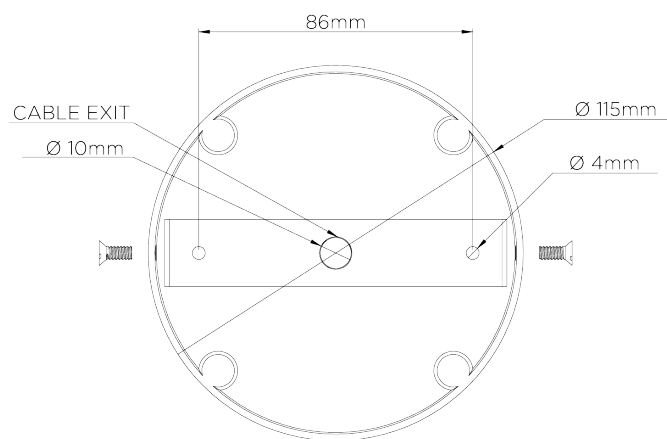

## Holbein Chandelier

MCL90 | Blue Verdigris

Blue Verdigris with 3.5" Top Hat in Natural Linen

HEIGHT  
1315MM | 52"

CONSTRUCTED FROM  
Forged steel with decorative finish

RECOMMENDED SHADE  
3.5 Top Hat

HEIGHT WITH SHADE  
340MM | 13 1/2"

WEIGHT  
5KG | 11LBS

MAX WATTAGE  
40W

WIDTH  
860MM | 33 3/4"

LAMP  
6 X 450LM (5W) LED E14 CANDLE

VOLTAGE  
220-240v

FINISHES  
1. Blue Verdigris

CRATE CHARGES WILL APPLY, THIS PIECE REQUIRES A DEDICATED CARRIER

# Holbein Chandelier

MCL90

Height  
1315mm | 52"

Height With Shade  
340mm | 13 1/2"

Width  
860mm | 33 3/4"

CEILING ROSE DETAIL

© Porta Romana 2022

Dimensions and weights are provided as a guide. All Porta Romana Products are made by hand and variations can occur in some products. The products you are buying or marketing are exclusive designs belonging to Porta Romana. Please do not submit design sheets featuring our products to other manufacturing companies nor to other parties who might. Any manufacturer found to be reproducing Porta Romana products will be breaching copyright law and will be actively pursued