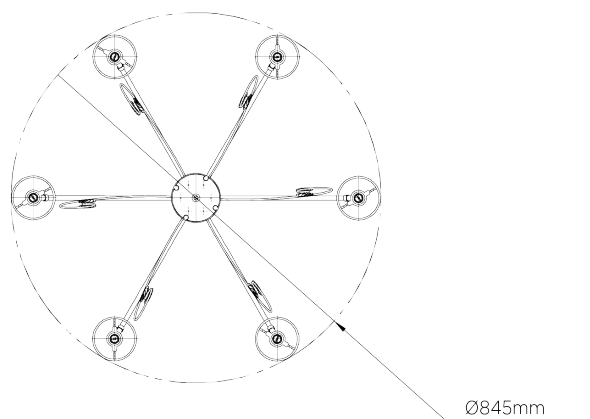

## Holbein Chandelier

MCL90 | Blue Verdigris

Blue Verdigris with 3.5" Top Hat in Natural Linen

HEIGHT  
1315MM | 52"

CONSTRUCTED FROM  
Forged steel with decorative finish

RECOMMENDED SHADE  
3.5 Top Hat

HEIGHT WITH SHADE  
340MM | 13 1/2"

WEIGHT  
5KG | 11LBS

MAX WATTAGE  
40W

WIDTH  
860MM | 33 3/4"

LAMP  
6 X 450LM (5W) LED E14 CANDLE

VOLTAGE  
220-240v

FINISHES  
1. Blue Verdigris

CRATE CHARGES WILL APPLY, THIS PIECE REQUIRES A DEDICATED CARRIER

# Holbein Chandelier

MCL90

Height  
1315mm | 52"

Height With Shade  
340mm | 13 1/2"

Width  
860mm | 33 3/4"

CEILING ROSE DETAIL

© Porta Romana 2022

Dimensions and weights are provided as a guide. All Porta Romana Products are made by hand and variations can occur in some products. The products you are buying or marketing are exclusive designs belonging to Porta Romana. Please do not submit design sheets featuring our products to other manufacturing companies nor to other parties who might. Any manufacturer found to be reproducing Porta Romana products will be breaching copyright law and will be actively pursued