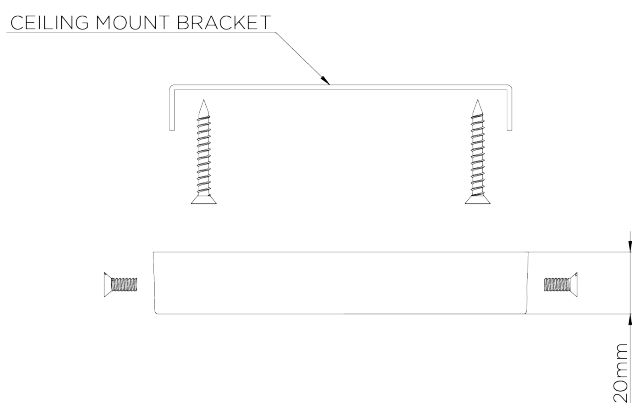

## Holbein Chandelier

MCL90 | Blue Verdigris

Blue Verdigris with 3.5" Top Hat in Natural Linen

HEIGHT  
1315MM | 52"

CONSTRUCTED FROM  
Forged steel with decorative finish

RECOMMENDED SHADE  
3.5 Top Hat

HEIGHT WITH SHADE  
340MM | 13 1/2"

WEIGHT  
5KG | 11LBS

MAX WATTAGE  
40W

WIDTH  
860MM | 33 3/4"

LAMP  
6 X 450LM (5W) LED E14 CANDLE

VOLTAGE  
220-240v

FINISHES  
1. Blue Verdigris

CRATE CHARGES WILL APPLY, THIS PIECE REQUIRES A DEDICATED CARRIER

# Holbein Chandelier

MCL90

Height  
1315mm | 52"

Height With Shade  
340mm | 13 1/2"

Width  
860mm | 33 3/4"

CEILING ROSE DETAIL

© Porta Romana 2022

Dimensions and weights are provided as a guide. All Porta Romana Products are made by hand and variations can occur in some products. The products you are buying or marketing are exclusive designs belonging to Porta Romana. Please do not submit design sheets featuring our products to other manufacturing companies nor to other parties who might. Any manufacturer found to be reproducing Porta Romana products will be breaching copyright law and will be actively pursued