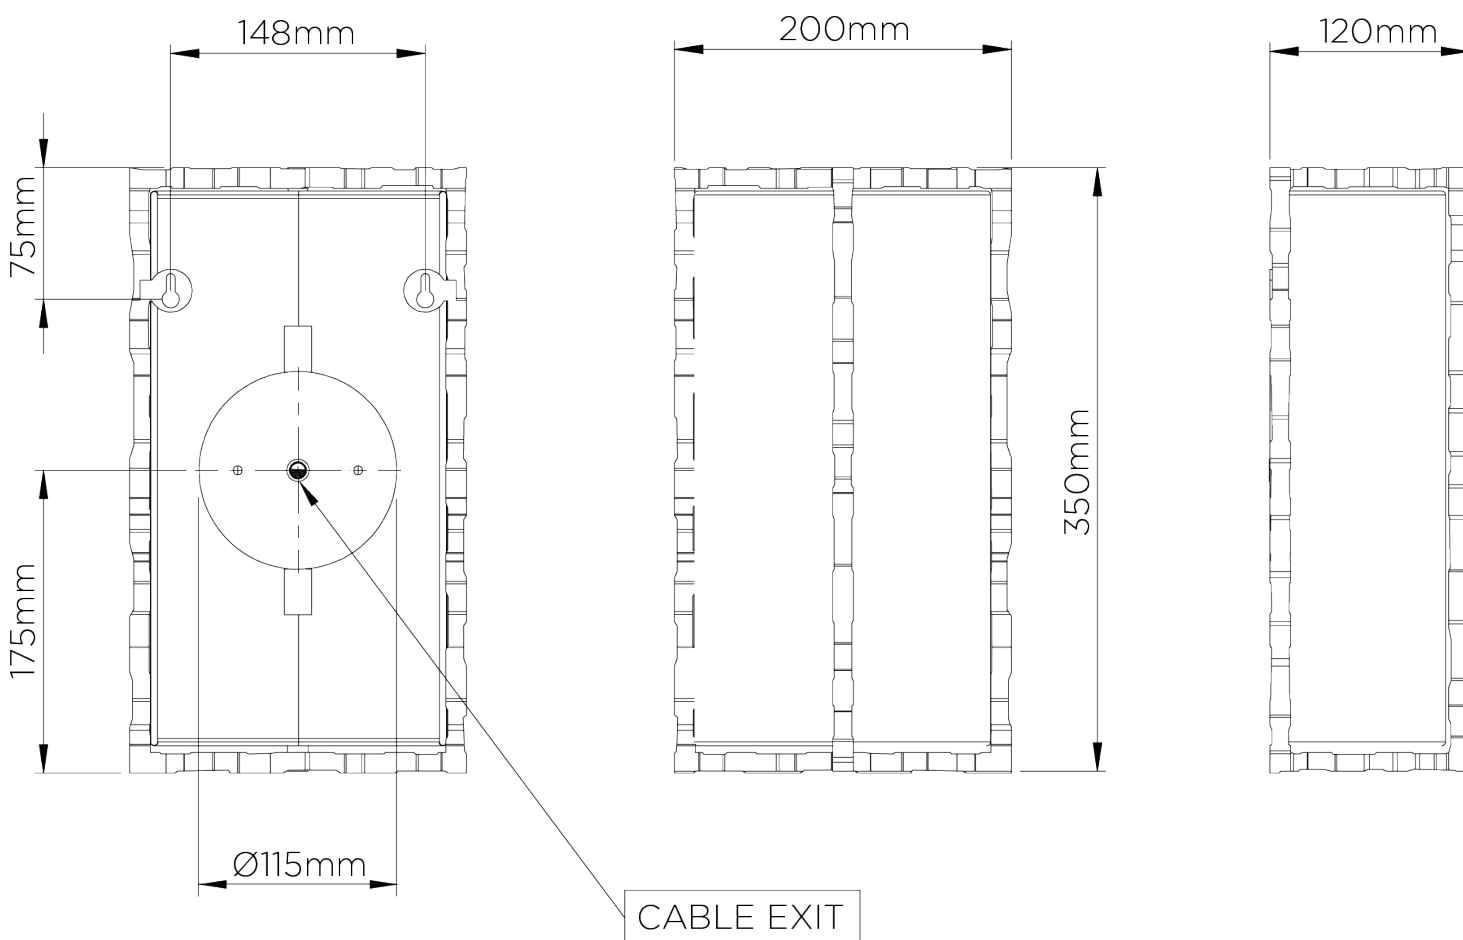

PORTA ROMANA

Giacometti Wall Light

TWL142 | Versailles Gold

Versailles Gold with 7" Giacometti in Almond Linen

HEIGHT
355MM | 14"

CONSTRUCTED FROM
Forged steel with decorative finish

RECOMMENDED SHADE
7 Giacometti Semi Cylinder

WIDTH
200MM | 8"

PROJECTION
115MM | 4 3/4"

MAX WATTAGE
25W

WEIGHT
2KG | 4.5LBS

LAMP
2 X 320LM (3W) LED G9 CAPSULE

VOLTAGE
220-240v

FINISHES

1. Bronzed
2. Burnt Silver
3. Carbon
4. Versailles Gold

Giacometti Wall Light

TWL142

Height
355mm | 14"

Width
200mm | 8"

© Porta Romana 2022

Dimensions and weights are provided as a guide. All Porta Romana Products are made by hand and variations can occur in some products. The products you are buying or marketing are exclusive designs belonging to Porta Romana. Please do not submit design sheets featuring our products to other manufacturing companies nor to other parties who might. Any manufacturer found to be reproducing Porta Romana products will be breaching copyright law and will be actively pursued