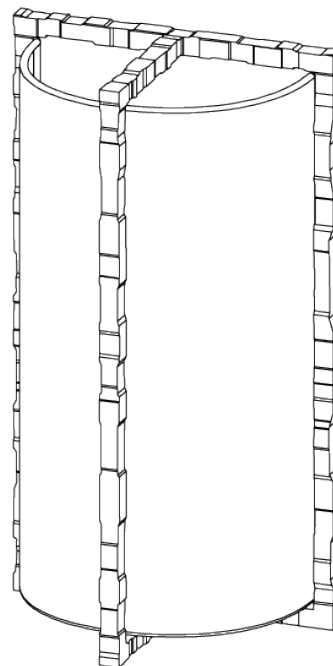

PORTA ROMANA

Giacometti Wall Light

TWL142 | Versailles Gold

Versailles Gold with 7" Giacometti in Almond Linen

HEIGHT
355MM | 14"

CONSTRUCTED FROM
Forged steel with decorative finish

RECOMMENDED SHADE
7 Giacometti Semi Cylinder

WIDTH
200MM | 8"

PROJECTION
115MM | 4 3/4"

MAX WATTAGE
25W

WEIGHT
2KG | 4.5LBS

LAMP
2 X 320LM (3W) LED G9 CAPSULE

VOLTAGE
220-240v

FINISHES

1. Bronzed
2. Burnt Silver
3. Carbon
4. Versailles Gold

Giacometti Wall Light

TWL142

Height
355mm | 14"

Width
200mm | 8"

© Porta Romana 2022

Dimensions and weights are provided as a guide. All Porta Romana Products are made by hand and variations can occur in some products. The products you are buying or marketing are exclusive designs belonging to Porta Romana. Please do not submit design sheets featuring our products to other manufacturing companies nor to other parties who might. Any manufacturer found to be reproducing Porta Romana products will be breaching copyright law and will be actively pursued