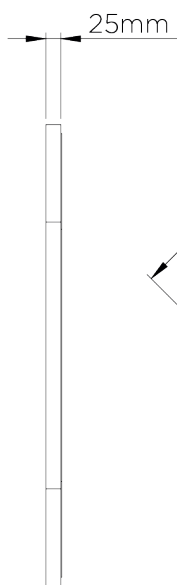

## Eva Mirror Small

WM50S | Relic Bronze

Relic Bronze

HEIGHT  
760MM | 30"

CONSTRUCTED FROM  
Cast composite with decorative finish

WIDTH  
760MM | 30"

WEIGHT  
5KG | 11LBS

DEPTH  
30MM | 1 1/4"

# Eva Mirror Small

WM50S

Height  
760mm | 30"

Width  
760mm | 30"

Depth  
30mm | 1 1/4"