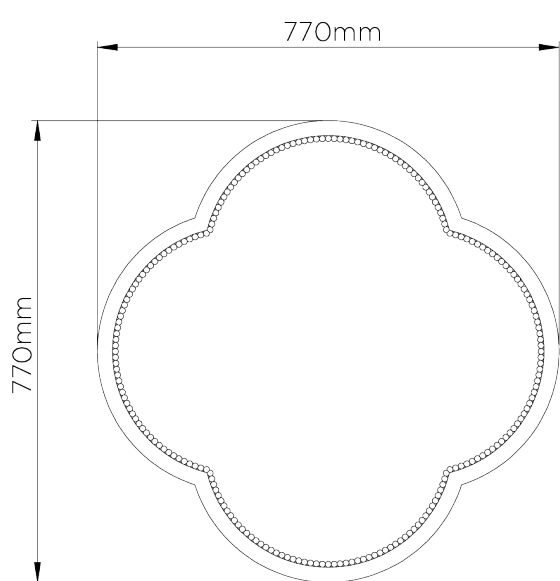

## Eva Mirror Small

WM50S | Relic Bronze

Relic Bronze

HEIGHT  
760MM | 30"

CONSTRUCTED FROM  
Cast composite with decorative finish

WIDTH  
760MM | 30"

WEIGHT  
5KG | 11LBS

DEPTH  
30MM | 1 1/4"

# Eva Mirror Small

WM50S

Height  
760mm | 30"

Width  
760mm | 30"

Depth  
30mm | 1 1/4"