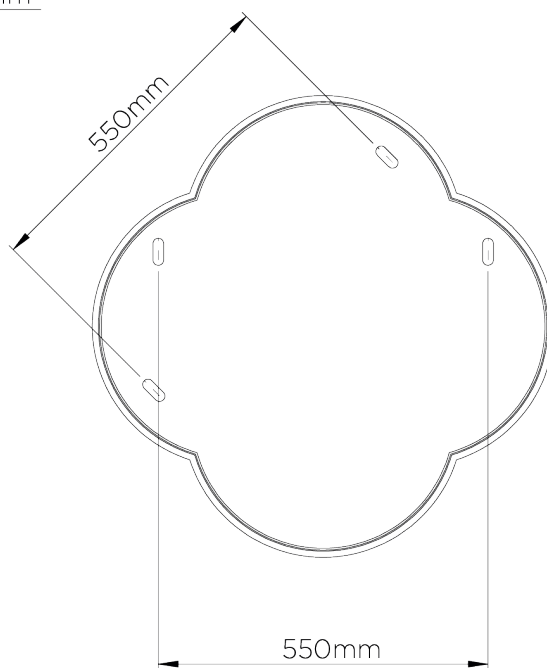

## Eva Mirror Small

WM50S | Relic Bronze

Relic Bronze

HEIGHT  
760MM | 30"

CONSTRUCTED FROM  
Cast composite with decorative finish

WIDTH  
760MM | 30"

WEIGHT  
5KG | 11LBS

DEPTH  
30MM | 1 1/4"

# Eva Mirror Small

WM50S

Height  
760mm | 30"

Width  
760mm | 30"

Depth  
30mm | 1 1/4"