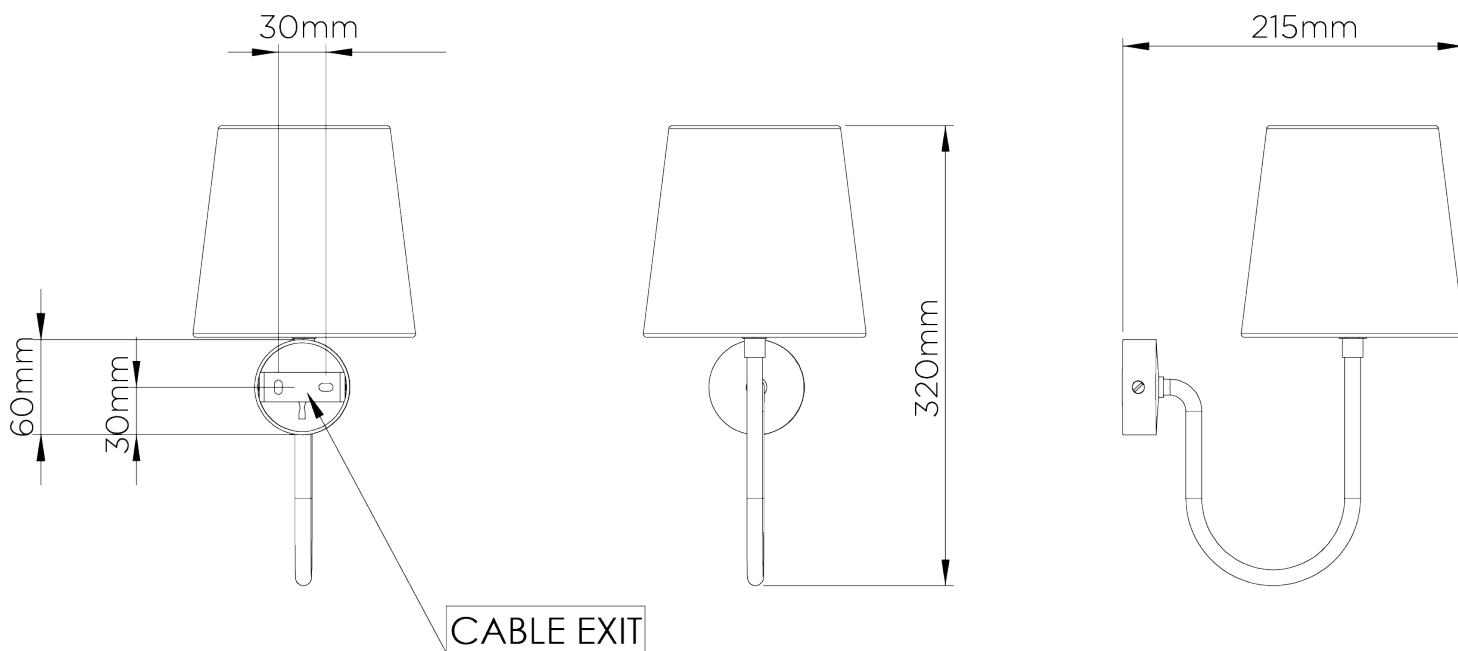

## Bonny Wall Light

TWL138 | Toffee

Toffee with 5.5" Fez in Natural Linen

HEIGHT  
210MM | 8 1/4"

CONSTRUCTED FROM  
Brass with decorative finish

RECOMMENDED SHADE  
5.5 Fez

HEIGHT WITH SHADE  
330MM | 13"

PROJECTION  
215MM | 8 1/2"

MAX WATTAGE  
40W

WIDTH  
90MM | 3 3/4"

WEIGHT  
1KG | 5 1/4LBS

LAMP  
1 X 450LM (5W) LED E14 CANDLE

WIDTH WITH SHADE  
140MM | 5 3/4"

VOLTAGE  
220-240v

# Bonny Wall Light

TWL138

Height  
210mm | 8 1/4"

Height With Shade  
330mm | 13"

Width  
90mm | 3 3/4"

Width With Shade  
140mm | 5 3/4"

© Porta Romana 2022

Dimensions and weights are provided as a guide. All Porta Romana Products are made by hand and variations can occur in some products. The products you are buying or marketing are exclusive designs belonging to Porta Romana. Please do not submit design sheets featuring our products to other manufacturing companies nor to other parties who might. Any manufacturer found to be reproducing Porta Romana products will be breaching copyright law and will be actively pursued