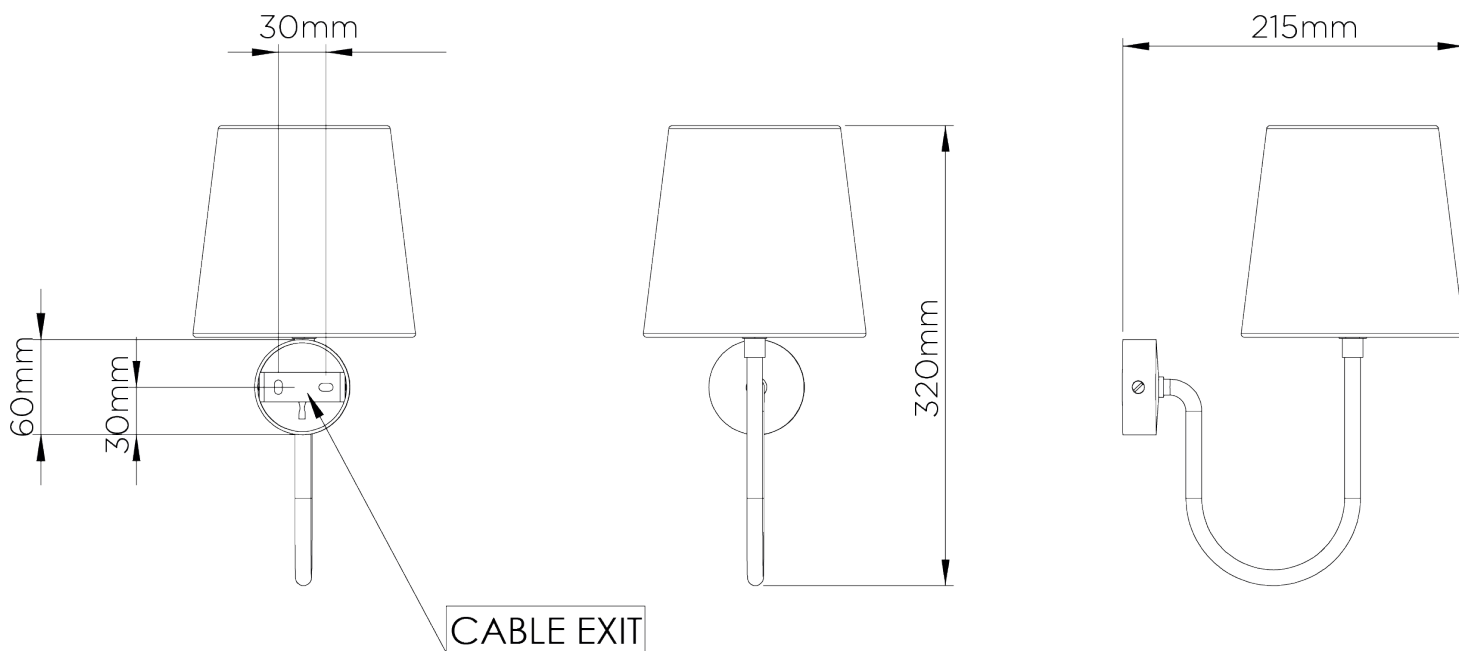

PORTA ROMANA

Bonny Wall Light

TWL138 | Swedish Grey

Swedish Grey with 5.5" Fez in Natural Linen

HEIGHT
210MM | 8 1/4"

CONSTRUCTED FROM
Brass with decorative finish

RECOMMENDED SHADE
5.5 Fez

HEIGHT WITH SHADE
330MM | 13"

PROJECTION
215MM | 8 1/2"

MAX WATTAGE
40W

WIDTH
90MM | 3 3/4"

WEIGHT
1KG | 4 1/4LBS

LAMP
1 X 450LM (5W) LED E14 CANDLE

WIDTH WITH SHADE
140MM | 5 3/4"

VOLTAGE
220-240v

FINISHES

1. Masala
2. Spring
3. Swedish Grey
4. Toffee

Bonny Wall Light

TWL138

Height
210mm | 8 1/4"

Height With Shade
330mm | 13"

Width
90mm | 3 3/4"

Width With Shade
140mm | 5 3/4"

© Porta Romana 2022