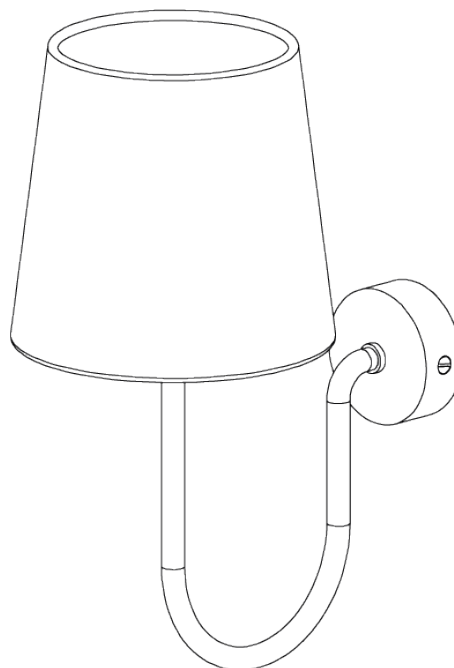

PORTA ROMANA

Bonny Wall Light

TWL138 | Swedish Grey

Swedish Grey with 5.5" Fez in Natural Linen

HEIGHT
210MM | 8 1/4"

CONSTRUCTED FROM
Brass with decorative finish

RECOMMENDED SHADE
5.5 Fez

HEIGHT WITH SHADE
330MM | 13"

PROJECTION
215MM | 8 1/2"

MAX WATTAGE
40W

WIDTH
90MM | 3 3/4"

WEIGHT
1KG | 4 1/4LBS

LAMP
1 X 450LM (5W) LED E14 CANDLE

WIDTH WITH SHADE
140MM | 5 3/4"

VOLTAGE
220-240v

FINISHES

1. Masala
2. Spring
3. Swedish Grey
4. Toffee

Bonny Wall Light

TWL138

Height
210mm | 8 1/4"

Height With Shade
330mm | 13"

Width
90mm | 3 3/4"

Width With Shade
140mm | 5 3/4"

© Porta Romana 2022