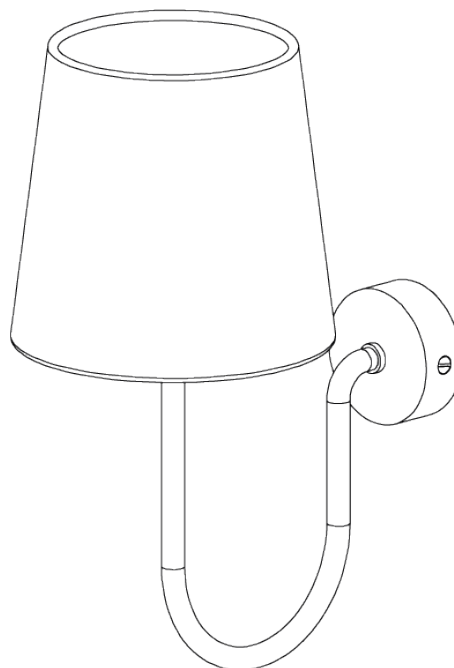

## Bonny Wall Light

TWL138 | Spring

Spring with 5.5" Fez in Natural Linen

HEIGHT  
210MM | 8 1/4"

CONSTRUCTED FROM  
Brass with decorative finish

RECOMMENDED SHADE  
5.5 Fez

HEIGHT WITH SHADE  
330MM | 13"

PROJECTION  
215MM | 8 1/2"

MAX WATTAGE  
40W

WIDTH  
90MM | 3 3/4"

WEIGHT  
1KG | 3 1/4LBS

LAMP  
1 X 450LM (5W) LED E14 CANDLE

WIDTH WITH SHADE  
140MM | 5 3/4"

VOLTAGE  
220-240v

# Bonny Wall Light

TWL138

Height  
210mm | 8 1/4"

Height With Shade  
330mm | 13"

Width  
90mm | 3 3/4"

Width With Shade  
140mm | 5 3/4"

© Porta Romana 2022

Dimensions and weights are provided as a guide. All Porta Romana Products are made by hand and variations can occur in some products. The products you are buying or marketing are exclusive designs belonging to Porta Romana. Please do not submit design sheets featuring our products to other manufacturing companies nor to other parties who might. Any manufacturer found to be reproducing Porta Romana products will be breaching copyright law and will be actively pursued