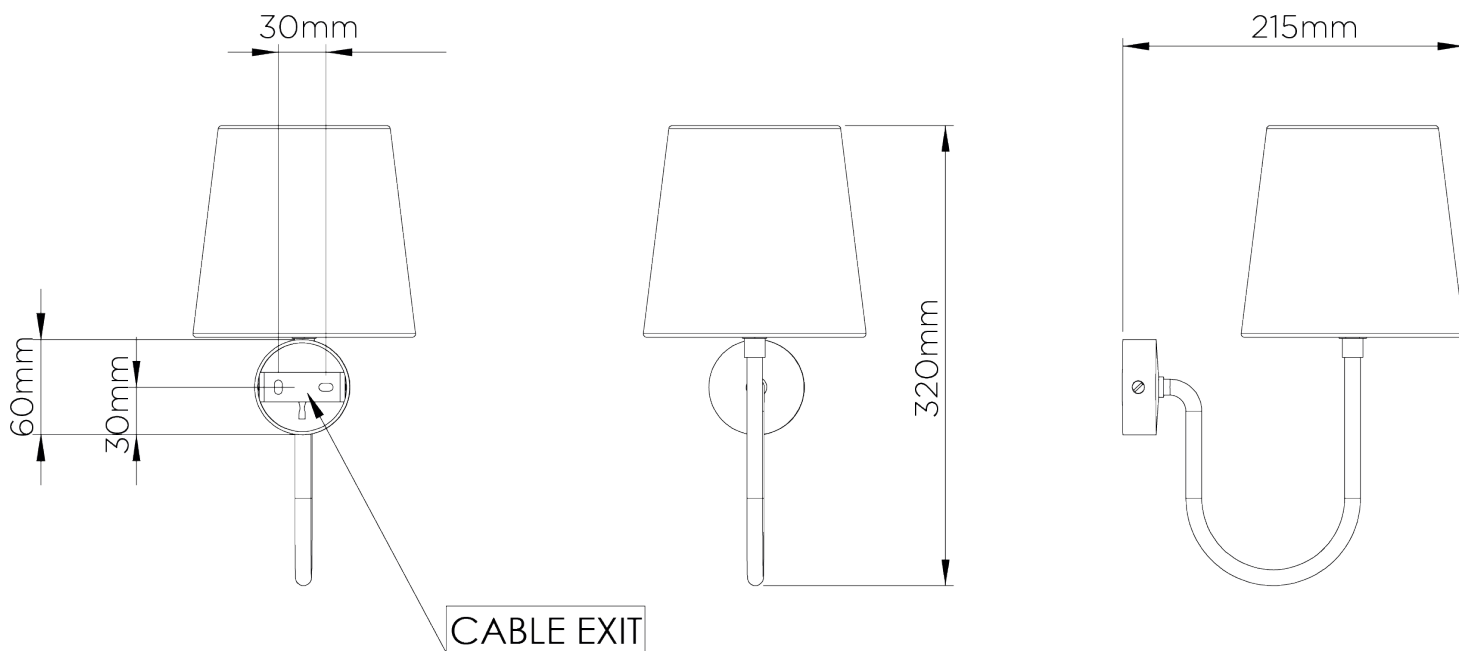

## Bonny Wall Light

TWL138 | Spring

Spring with 5.5" Fez in Natural Linen

HEIGHT  
210MM | 8 1/4"

CONSTRUCTED FROM  
Brass with decorative finish

RECOMMENDED SHADE  
5.5 Fez

HEIGHT WITH SHADE  
330MM | 13"

PROJECTION  
215MM | 8 1/2"

MAX WATTAGE  
40W

WIDTH  
90MM | 3 3/4"

WEIGHT  
1KG | 3 1/4LBS

LAMP  
1 X 450LM (5W) LED E14 CANDLE

WIDTH WITH SHADE  
140MM | 5 3/4"

VOLTAGE  
220-240v

# Bonny Wall Light

TWL138

Height  
210mm | 8 1/4"

Height With Shade  
330mm | 13"

Width  
90mm | 3 3/4"

Width With Shade  
140mm | 5 3/4"

© Porta Romana 2022

Dimensions and weights are provided as a guide. All Porta Romana Products are made by hand and variations can occur in some products. The products you are buying or marketing are exclusive designs belonging to Porta Romana. Please do not submit design sheets featuring our products to other manufacturing companies nor to other parties who might. Any manufacturer found to be reproducing Porta Romana products will be breaching copyright law and will be actively pursued