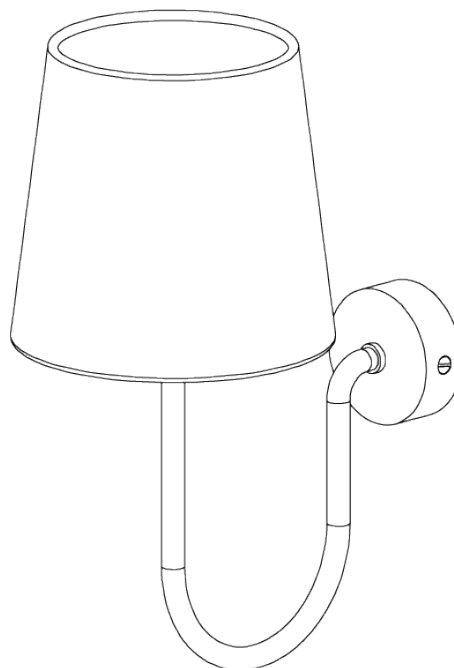

PORTA ROMANA

Bonny Wall Light

TWL138 | Masala

Masala with 5.5" Fez in Natural Linen

HEIGHT
210MM | 8 1/4"

CONSTRUCTED FROM
Brass with decorative finish

RECOMMENDED SHADE
5.5 Fez

HEIGHT WITH SHADE
330MM | 13"

PROJECTION
215MM | 8 1/2"

MAX WATTAGE
40W

WIDTH
90MM | 3 3/4"

WEIGHT
1KG | 2 1/4LBS

LAMP
1 X 450LM (5W) LED E14 CANDLE

WIDTH WITH SHADE
140MM | 5 3/4"

VOLTAGE
220-240v

FINISHES

1. Masala
2. Spring
3. Swedish Grey
4. Toffee

Bonny Wall Light

TWL138

Height
210mm | 8 1/4"

Height With Shade
330mm | 13"

Width
90mm | 3 3/4"

Width With Shade
140mm | 5 3/4"

© Porta Romana 2022