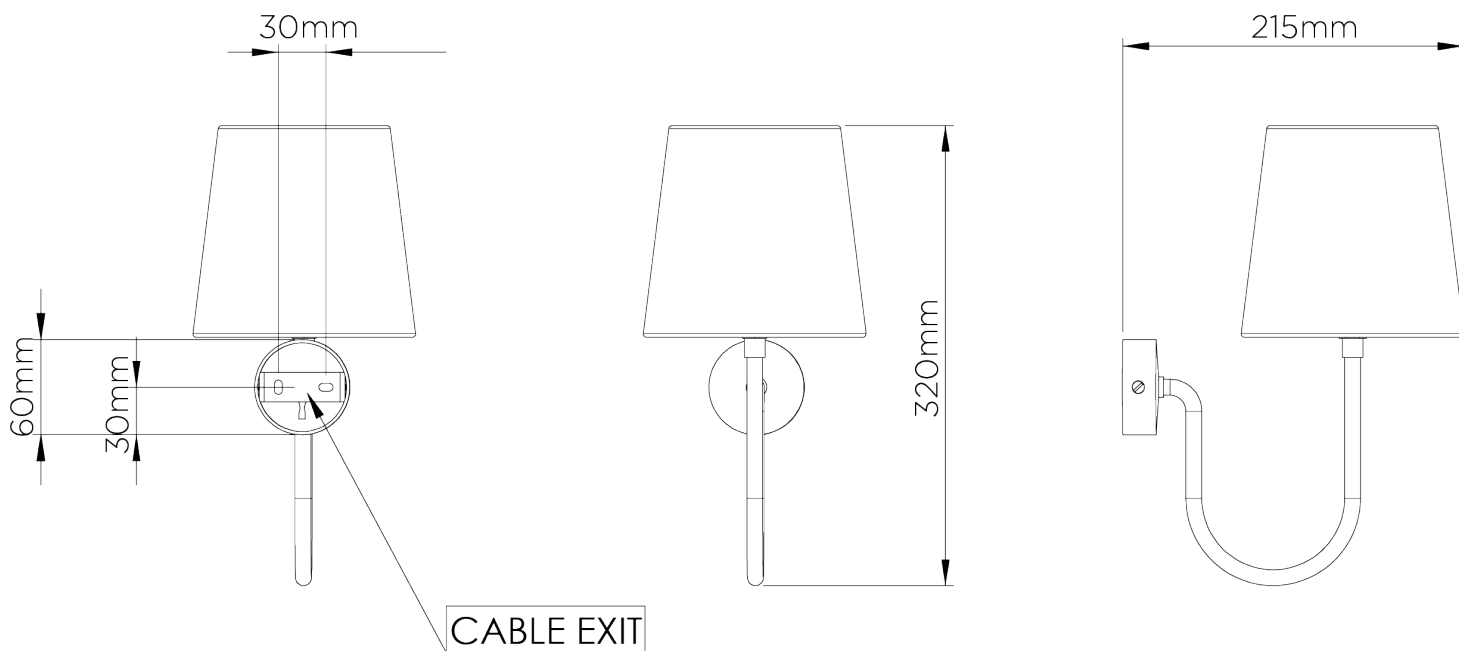

PORTA ROMANA

Bonny Wall Light

TWL138 | Masala

Masala with 5.5" Fez in Natural Linen

HEIGHT
210MM | 8 1/4"

CONSTRUCTED FROM
Brass with decorative finish

RECOMMENDED SHADE
5.5 Fez

HEIGHT WITH SHADE
330MM | 13"

PROJECTION
215MM | 8 1/2"

MAX WATTAGE
40W

WIDTH
90MM | 3 3/4"

WEIGHT
1KG | 2 1/4LBS

LAMP
1 X 450LM (5W) LED E14 CANDLE

WIDTH WITH SHADE
140MM | 5 3/4"

VOLTAGE
220-240v

FINISHES

1. Masala
2. Spring
3. Swedish Grey
4. Toffee

Bonny Wall Light

TWL138

Height
210mm | 8 1/4"

Height With Shade
330mm | 13"

Width
90mm | 3 3/4"

Width With Shade
140mm | 5 3/4"

© Porta Romana 2022