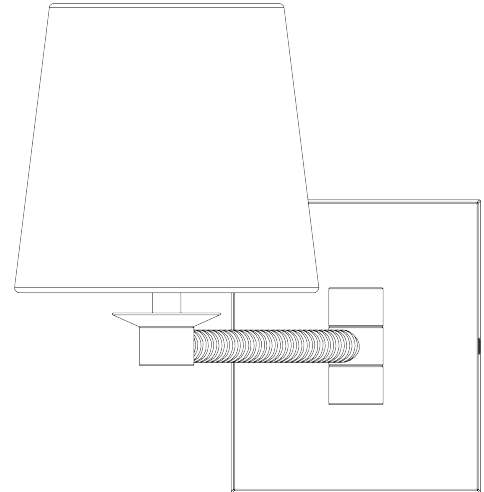

PORTA ROMANA

Holden Library Wall Light

TWL157 | Dark Cane with Brass

Dark Cane with Brass shown with 5.5" Fez in Natural linen with Cream card lining

HEIGHT 150mm 6"	CONSTRUCTED FROM Steel and brass with wrapped cane	RECOMMENDED SHADE 5.5" Fez
HEIGHT WITH SHADE 250mm 10 "	PROJECTION 280mm 11 1/4"	LAMP 450lm (5w) LED E12 Candle
WIDTH 115mm 4 1/2 "	WEIGHT 0.8KG 2 LBS	WATTAGE 25W
WIDTH WITH SHADE 140mm 5 3/4"		VOLTAGE 120V

Finishes

Dark Cane with Antique Brass

Dark Cane with Brass

Holden Library Wall Light TWL157

HEIGHT
150mm | 6"

HEIGHT WITH SHADE
250mm | 10"

WIDTH
115mm | 4 1/2"

WIDTH WITH SHADE
140mm | 5 3/4"