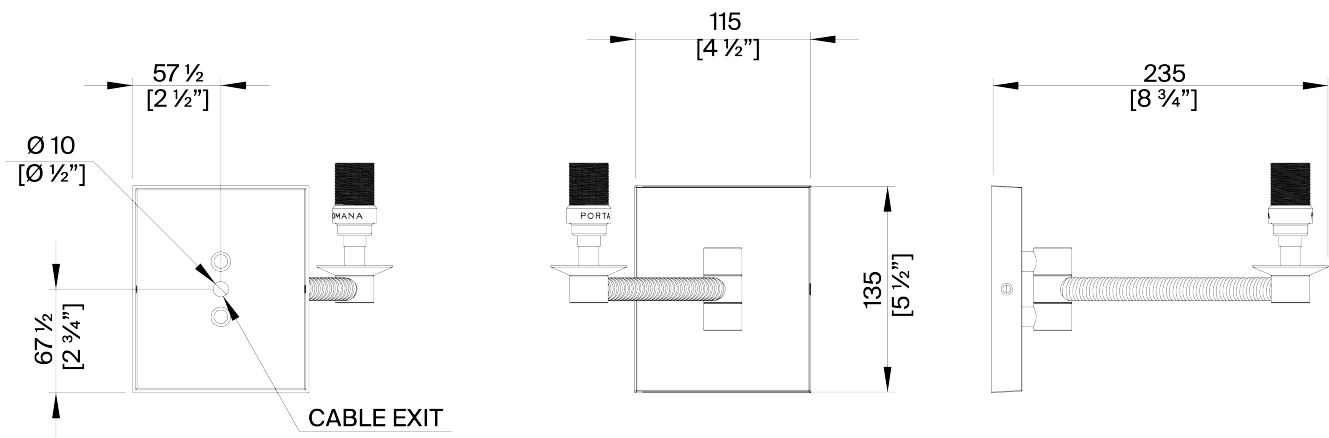

PORTA ROMANA

Holden Library Wall Light

TWL157 | Dark Cane with Brass

Dark Cane with Brass shown with 5.5" Fez in Natural linen with Cream card lining

HEIGHT 150mm 6"	CONSTRUCTED FROM Steel and brass with wrapped cane	RECOMMENDED SHADE 5.5" Fez
HEIGHT WITH SHADE 250mm 10 "	PROJECTION 280mm 11 1/4"	LAMP 450lm (5w) LED E12 Candle
WIDTH 115mm 4 1/2 "	WEIGHT 0.8KG 2 LBS	WATTAGE 25W
WIDTH WITH SHADE 140mm 5 3/4"		VOLTAGE 120V

Finishes

Dark Cane with Antique Brass

Dark Cane with Brass

Holden Library Wall Light TWL157

HEIGHT
150mm | 6"

HEIGHT WITH SHADE
250mm | 10"

WIDTH
115mm | 4 1/2"

WIDTH WITH SHADE
140mm | 5 3/4"