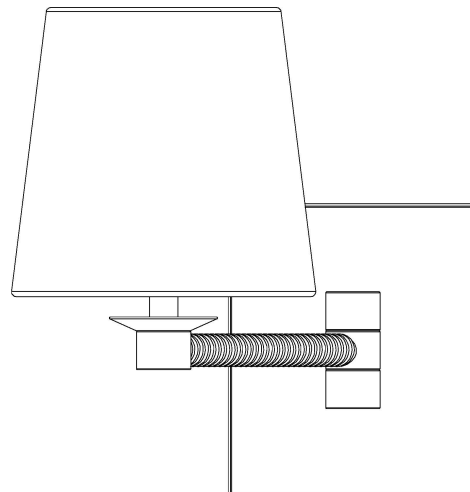

# Holden Library Wall Light TWL157

HEIGHT  
150mm | 6"

HEIGHT WITH SHADE  
250mm | 10 "

WIDTH  
50mm | 2 "

WIDTH WITH SHADE  
140mm | 5 3/4"

---

© Porta Romana 2023

Dimensions and weights are provided as a guide. All Porta Romana Products are made by hand and variations can occur in some products. The products you are buying or marketing are exclusive designs belonging to Porta Romana. Please do not submit design sheets featuring our products to other manufacturing companies nor to other parties who might. Any manufacturer found to be reproducing Porta Romana products will be breaching copyright law and will be actively pursued