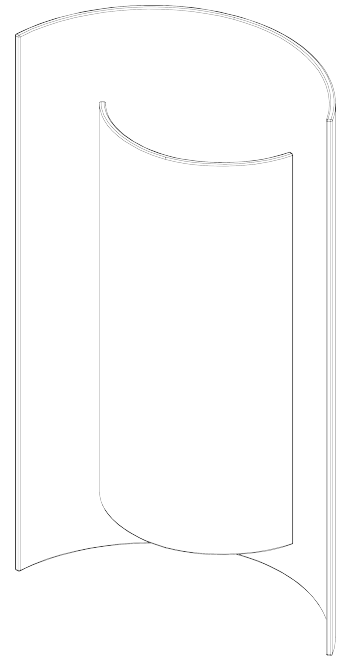

PORTA ROMANA

Covex Textured Wall Light

TWL156 | Plaster White

Plaster White

HEIGHT
410mm | 16 1/4"

CONSTRUCTED FROM
Cast composite and metal with
decorative finish

LAMP
320lm (3.2w) LED G9 Capsule

WIDTH
230mm | 9 1/4"

PROJECTION
150mm | 6"

WATTAGE
25W

WEIGHT
1.5 Kg | 3 1/2 Lbs

VOLTAGE
120V

Designed By Gareth Devonald Smith for Porta Romana

FINISHES
Plaster White

Covex Textured Wall Light TWL156

HEIGHT
410mm | 16 1/4"

WIDTH
230mm | 9 1/4"

© Porta Romana 2023

Dimensions and weights are provided as a guide. All Porta Romana Products are made by hand and variations can occur in some products. The products you are buying or marketing are exclusive designs belonging to Porta Romana. Please do not submit design sheets featuring our products to other manufacturing companies nor to other parties who might. Any manufacturer found to be reproducing Porta Romana products will be breaching copyright law and will be actively pursued