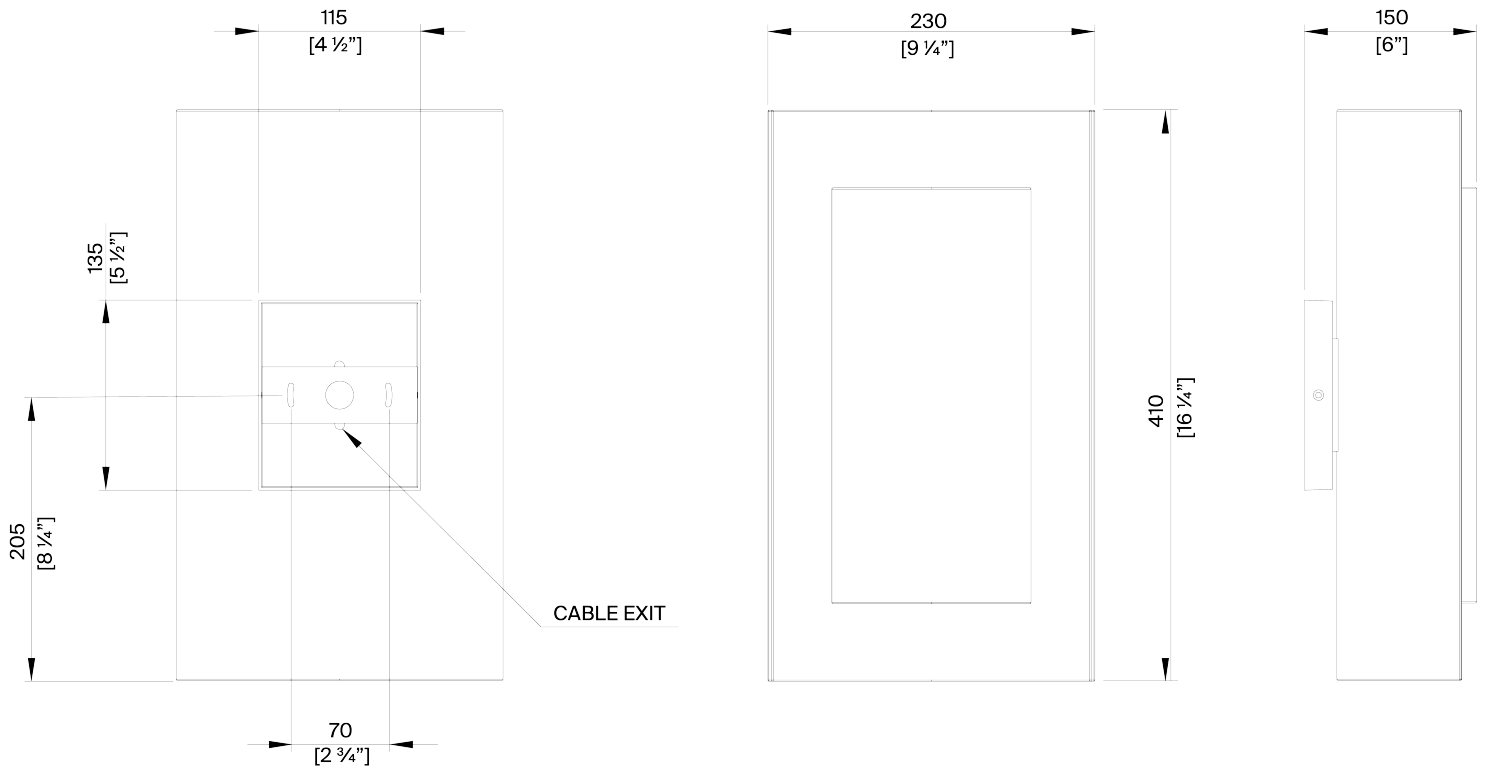

PORTA ROMANA

Covex Textured Wall Light

TWL156 | Plaster White

Plaster White

HEIGHT
410mm | 16 1/4"

CONSTRUCTED FROM
Cast composite and metal with
decorative finish

LAMP
320lm (3.2w) LED G9 Capsule

WIDTH
230mm | 9 1/4"

PROJECTION
150mm | 6"

WATTAGE
25W

WEIGHT
1.5 Kg | 3 1/2 Lbs

VOLTAGE
120V

Designed By Gareth Devonald Smith for Porta Romana

FINISHES
Plaster White

Covex Textured Wall Light TWL156

HEIGHT
410mm | 16 1/4"

WIDTH
230mm | 9 1/4"

© Porta Romana 2023

Dimensions and weights are provided as a guide. All Porta Romana Products are made by hand and variations can occur in some products. The products you are buying or marketing are exclusive designs belonging to Porta Romana. Please do not submit design sheets featuring our products to other manufacturing companies nor to other parties who might. Any manufacturer found to be reproducing Porta Romana products will be breaching copyright law and will be actively pursued