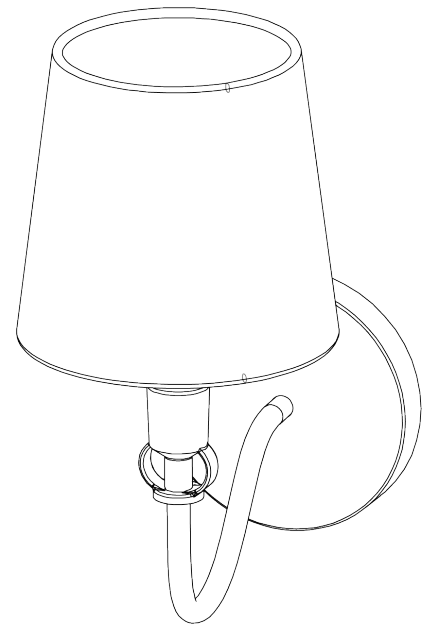

## Gigi Wall Light

TWL155 | Black with Brass

Black with Brass shown with 5.5 Fez in Natural Linen with Cream Card lining

HEIGHT  
200mm | 8"

CONSTRUCTED FROM  
Brass with decorative finish

RECOMMENDED SHADE  
5.5" Fez

HEIGHT WITH SHADE  
350mm | 14 "

PROJECTION  
250mm | 10"

LAMPING  
450lm (5w) LED E12 Candle

WIDTH  
115mm | 4 1/2"

WEIGHT  
0.8 kg | 2 lbs

WATTAGE  
25W

WIDTH WITH SHADE  
140mm | 5 3/4"

VOLTAGE  
120V

# Gigi Wall Light TWL155

HEIGHT  
200mm | 8"

HEIGHT WITH SHADE  
350mm | 14"

WIDTH  
115mm | 4 1/2"

WIDTH WITH SHADE  
140mm | 5 3/4"

© Porta Romana 2023

Dimensions and weights are provided as a guide. All Porta Romana Products are made by hand and variations can occur in some products. The products you are buying or marketing are exclusive designs belonging to Porta Romana. Please do not submit design sheets featuring our products to other manufacturing companies nor to other parties who might. Any manufacturer found to be reproducing Porta Romana products will be breaching copyright law and will be actively pursued