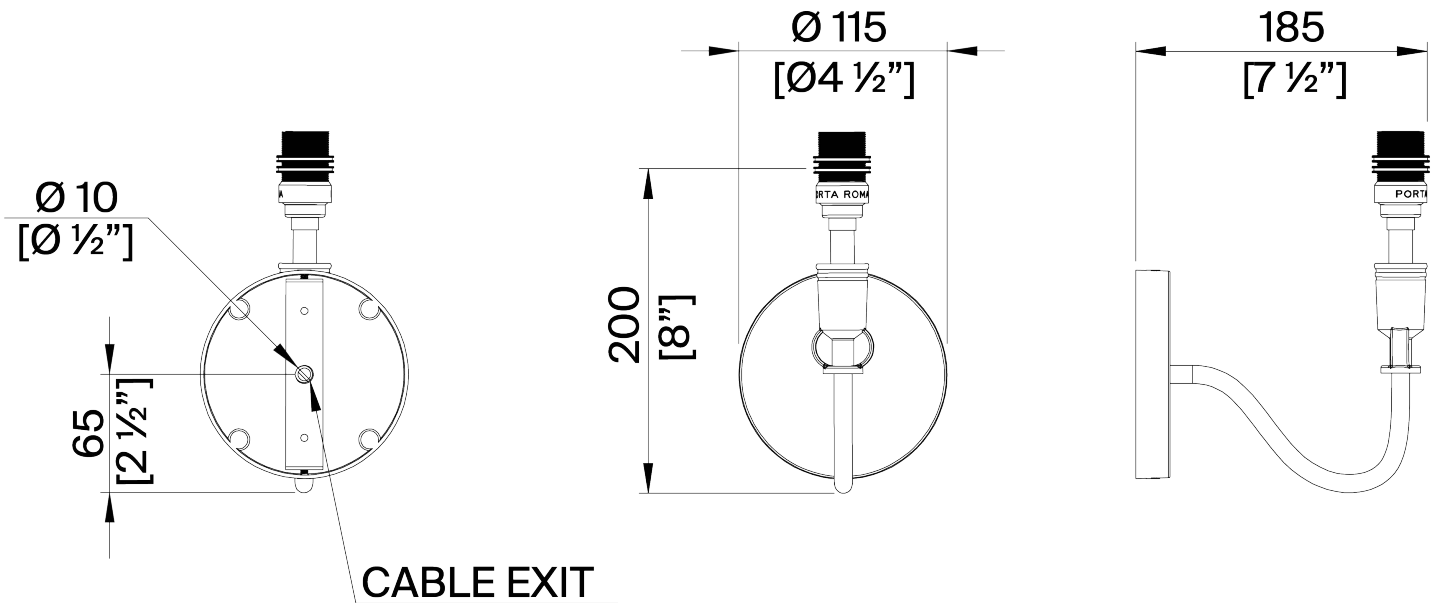

## Gigi Wall Light

TWL155 | Black with Brass

Black with Brass shown with 5.5 Fez in Natural Linen with Cream Card lining

HEIGHT  
200mm | 8"

CONSTRUCTED FROM  
Brass with decorative finish

RECOMMENDED SHADE  
5.5" Fez

HEIGHT WITH SHADE  
350mm | 14 "

PROJECTION  
250mm | 10"

LAMPING  
450lm (5w) LED E12 Candle

WIDTH  
115mm | 4 1/2"

WEIGHT  
0.8 kg | 2 lbs

WATTAGE  
25W

WIDTH WITH SHADE  
140mm | 5 3/4"

VOLTAGE  
120V

# Gigi Wall Light TWL155

HEIGHT  
200mm | 8"

HEIGHT WITH SHADE  
350mm | 14"

WIDTH  
115mm | 4 1/2"

WIDTH WITH SHADE  
140mm | 5 3/4"

© Porta Romana 2023

Dimensions and weights are provided as a guide. All Porta Romana Products are made by hand and variations can occur in some products. The products you are buying or marketing are exclusive designs belonging to Porta Romana. Please do not submit design sheets featuring our products to other manufacturing companies nor to other parties who might. Any manufacturer found to be reproducing Porta Romana products will be breaching copyright law and will be actively pursued