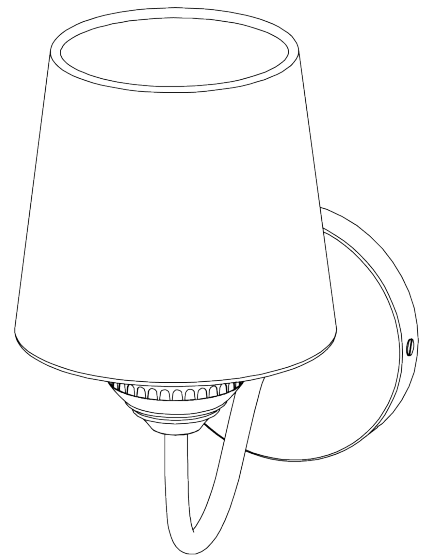

PORTA ROMANA

Freya Wall Light

TWL154 | Black with Brass

Black with Brass shown with 5.5 Fez in Natural Linen with Cream Card lining

HEIGHT
200mm | 8"

CONSTRUCTED FROM
Brass with decorative finish

RECOMMENDED SHADE
5.5" Fez

HEIGHT WITH SHADE
350mm | 14 "

PROJECTION
250mm | 10"

LAMP
450lm (5w) LED E12 Candle

WIDTH
115mm | 4 1/2"

WEIGHT
0.8 kg | 2 lbs

WATTAGE
25W

WIDTH WITH SHADE
140mm | 5 1/2"

VOLTAGE
120V

FINISHES
Black with Brass

Freya Wall Light TWL154

HEIGHT
200mm | 8"

HEIGHT WITH SHADE
350mm | 14"

WIDTH
115mm | 4 1/2"

WIDTH WITH SHADE
140mm | 5 1/2"

© Porta Romana 2023

Dimensions and weights are provided as a guide. All Porta Romana Products are made by hand and variations can occur in some products. The products you are buying or marketing are exclusive designs belonging to Porta Romana. Please do not submit design sheets featuring our products to other manufacturing companies nor to other parties who might. Any manufacturer found to be reproducing Porta Romana products will be breaching copyright law and will be actively pursued