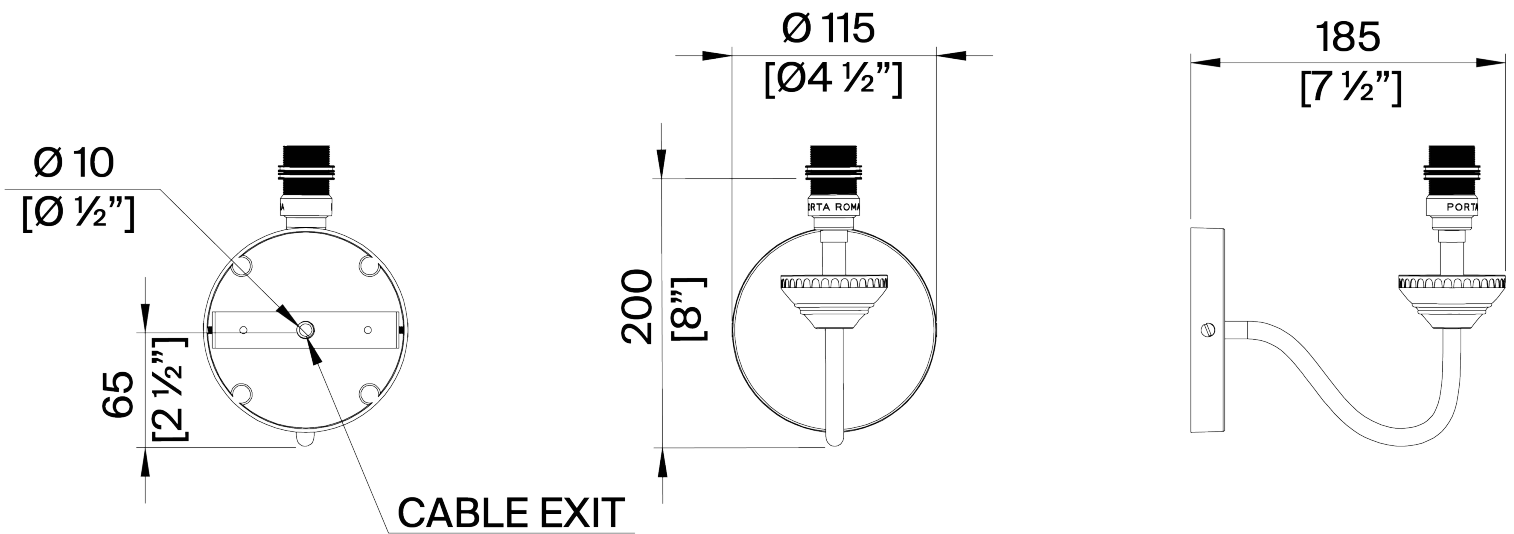

PORTA ROMANA

Freya Wall Light

TWL154 | Black with Brass

Black with Brass shown with 5.5 Fez in Natural Linen with Cream Card lining

HEIGHT
200mm | 8"

CONSTRUCTED FROM
Brass with decorative finish

RECOMMENDED SHADE
5.5" Fez

HEIGHT WITH SHADE
350mm | 14 "

PROJECTION
250mm | 10"

LAMP
450lm (5w) LED E12 Candle

WIDTH
115mm | 4 1/2"

WEIGHT
0.8 kg | 2 lbs

WATTAGE
25W

WIDTH WITH SHADE
140mm | 5 1/2"

VOLTAGE
120V

FINISHES
Black with Brass

Freya Wall Light TWL154

HEIGHT
200mm | 8"

HEIGHT WITH SHADE
350mm | 14"

WIDTH
115mm | 4 1/2"

WIDTH WITH SHADE
140mm | 5 1/2"

© Porta Romana 2023

Dimensions and weights are provided as a guide. All Porta Romana Products are made by hand and variations can occur in some products. The products you are buying or marketing are exclusive designs belonging to Porta Romana. Please do not submit design sheets featuring our products to other manufacturing companies nor to other parties who might. Any manufacturer found to be reproducing Porta Romana products will be breaching copyright law and will be actively pursued