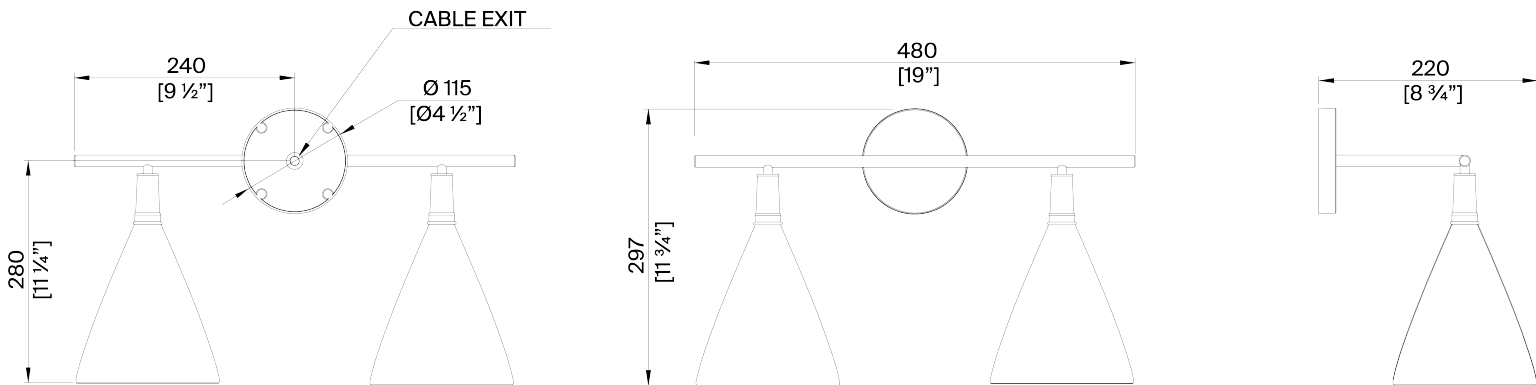

PORTA ROMANA

Matilda Wall Light Small Double

TWL150SS | Plaster White with Cream Etched Gold

Plaster White with Cream Etched Gold

HEIGHT
297mm | 11 3/4"

WIDTH
480mm | 19"

CONSTRUCTED FROM
Cast composite and metal with decorative finish

PROJECTION
220mm | 8 3/4"

WEIGHT
4 kgs | 9 lbs

LAMP
2 x 320lm (3.2w) LED G9 Capsule

WATTAGE
25W

VOLTAGE
120V

FINISHES
Plaster White with Cream Etched Gold
Black with Etched Gold

Matilda Wall Light Small Double TWL150SS

HEIGHT
297mm | 11 3/4"

WIDTH
480mm | 19"

© Porta Romana 2023

Dimensions and weights are provided as a guide. All Porta Romana Products are made by hand and variations can occur in some products. The products you are buying or marketing are exclusive designs belonging to Porta Romana. Please do not submit design sheets featuring our products to other manufacturing companies nor to other parties who might. Any manufacturer found to be reproducing Porta Romana products will be breaching copyright law and will be actively pursued