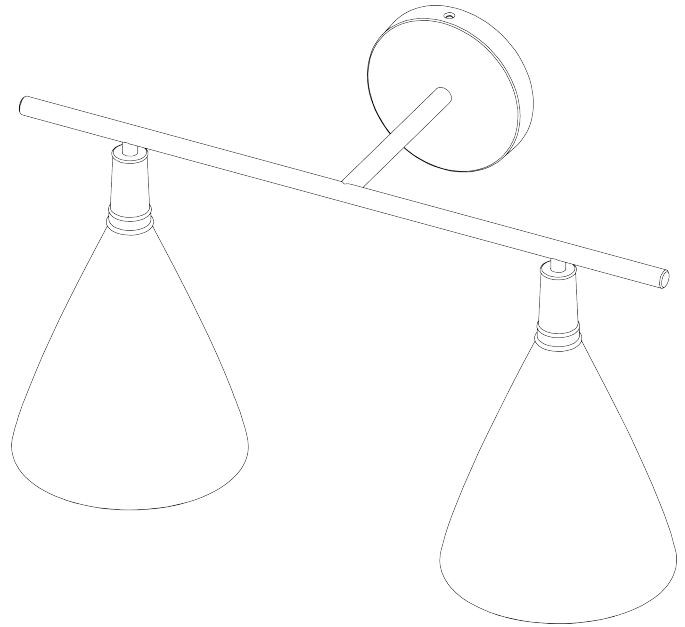

PORTA ROMANA

Matilda Wall Light Small Double

TWL150SS | Plaster White with Cream Etched Gold

Plaster White with Cream Etched Gold

HEIGHT
297mm | 11 3/4"

WIDTH
480mm | 19"

CONSTRUCTED FROM
Cast composite and metal with decorative finish

PROJECTION
220mm | 8 3/4"

WEIGHT
4 kgs | 9 lbs

LAMP
2 x 320lm (3.2w) LED G9 Capsule

WATTAGE
25W

VOLTAGE
120V

FINISHES
Plaster White with Cream Etched Gold
Black with Etched Gold

Matilda Wall Light Small Double TWL150SS

HEIGHT
297mm | 11 3/4"

WIDTH
480mm | 19"

© Porta Romana 2023

Dimensions and weights are provided as a guide. All Porta Romana Products are made by hand and variations can occur in some products. The products you are buying or marketing are exclusive designs belonging to Porta Romana. Please do not submit design sheets featuring our products to other manufacturing companies nor to other parties who might. Any manufacturer found to be reproducing Porta Romana products will be breaching copyright law and will be actively pursued