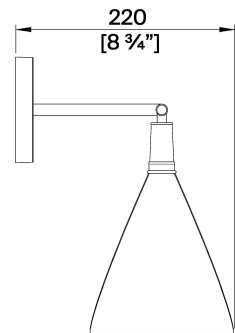

PORTA ROMANA

Matilda Wall Light Small Double

TWL150SS | Black with Etched Gold

Black with Etched Gold

HEIGHT
280mm | 11 1/4"

WIDTH
250mm | 10"

CONSTRUCTED FROM
Cast composite and metal with
decorative finish

PROJECTION
220mm | 8 3/4"

WEIGHT
4 kgs | 9 lbs

LAMP
320lm (3.2w) LED G9 Capsule

WATTAGE
25W

VOLTAGE
120V

FINISHES
Plaster White with Cream
Etched Gold
Black with Etched Gold

at aWa Lg t a
e
TWL150

EG T
280mm | 11 1/4"
7
250mm | 10"