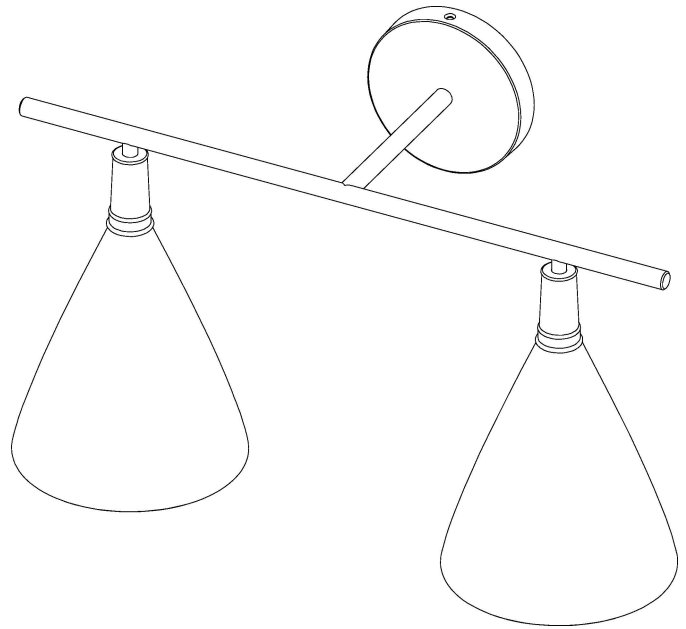

PORTA ROMANA

Matilda Wall Light Small Double

TWL150SS | Black with Etched Gold

Black with Etched Gold

HEIGHT
280mm | 11 1/4"

WIDTH
250mm | 10"

CONSTRUCTED FROM
Cast composite and metal with
decorative finish

PROJECTION
220mm | 8 3/4"

WEIGHT
4 kgs | 9 lbs

LAMP
320lm (3.2w) LED G9 Capsule

WATTAGE
25W

VOLTAGE
120V

FINISHES
Plaster White with Cream
Etched Gold
Black with Etched Gold

at aWa Lg t a
e
TWL150

EG T
280mm | 11 1/4"
7
250mm | 10"