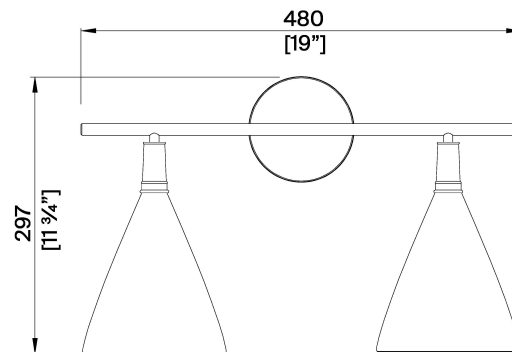

PORTA ROMANA

Matilda Wall Light Small Double

TWL150SS | Black with Etched Gold

Black with Etched Gold

HEIGHT
280mm | 11 1/4"

WIDTH
250mm | 10"

CONSTRUCTED FROM
Cast composite and metal with
decorative finish

PROJECTION
220mm | 8 3/4"

WEIGHT
4 kgs | 9 lbs

LAMP
320lm (3.2w) LED G9 Capsule

WATTAGE
25W

VOLTAGE
120V

FINISHES
Plaster White with Cream
Etched Gold
Black with Etched Gold

at aWa Lg t a
e
TWL150

EG T
280mm | 11 1/4"
7
250mm | 10"