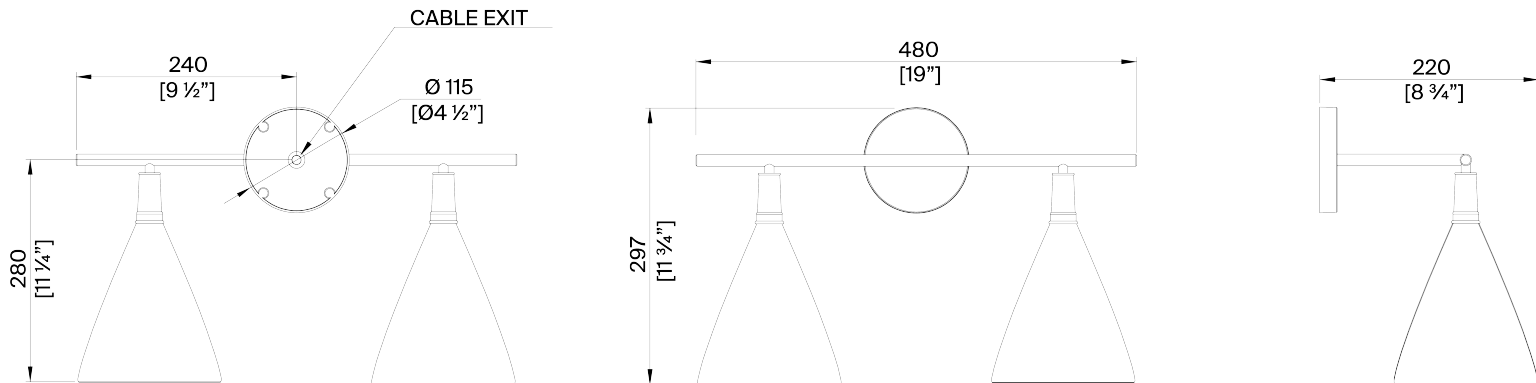

## Matilda Wall Light Small Double

TWL150SS | Black with Etched Gold

Black with Etched Gold

**HEIGHT**  
297mm | 11 3/4"

**WIDTH**  
480mm | 19"

**CONSTRUCTED FROM**  
Cast composite and metal with decorative finish

**PROJECTION**  
220mm | 8 3/4"

**WEIGHT**  
4 kgs | 9 lbs

**LAMP**  
320lm (3.2w) LED G9 Capsule

**WATTAGE**  
25W

**VOLTAGE**  
120V

**FINISHES**  
Plaster White with Cream  
Etched Gold  
Black with Etched Gold

# Matilda Wall Light Small Double TWL150SS

HEIGHT  
297mm | 11 3/4"

WIDTH  
480mm | 19"

© Porta Romana 2023

Dimensions and weights are provided as a guide. All Porta Romana Products are made by hand and variations can occur in some products. The products you are buying or marketing are exclusive designs belonging to Porta Romana. Please do not submit design sheets featuring our products to other manufacturing companies nor to other parties who might. Any manufacturer found to be reproducing Porta Romana products will be breaching copyright law and will be actively pursued