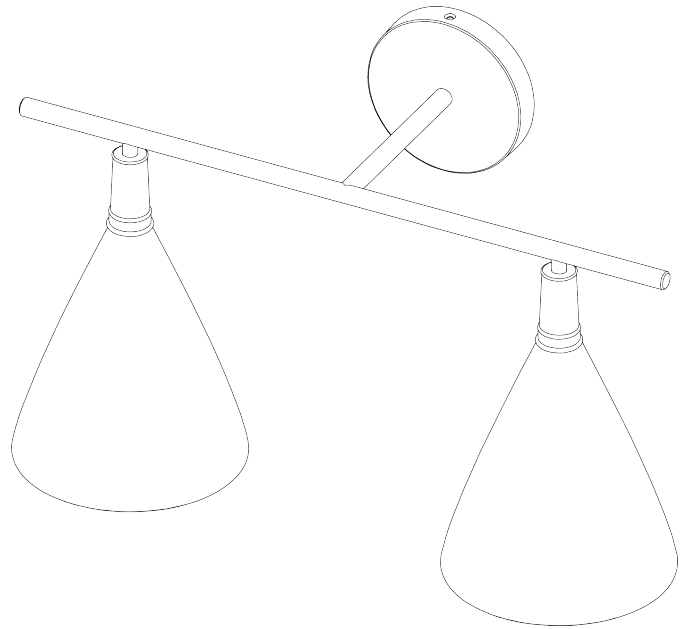

## Matilda Wall Light Small Double

TWL150SS | Black with Etched Gold

Black with Etched Gold

**HEIGHT**  
297mm | 11 3/4"

**WIDTH**  
480mm | 19"

**CONSTRUCTED FROM**  
Cast composite and metal with decorative finish

**PROJECTION**  
220mm | 8 3/4"

**WEIGHT**  
4 kgs | 9 lbs

**LAMP**  
320lm (3.2w) LED G9 Capsule

**WATTAGE**  
25W

**VOLTAGE**  
120V

**FINISHES**  
Plaster White with Cream  
Etched Gold  
Black with Etched Gold

# Matilda Wall Light Small Double TWL150SS

HEIGHT  
297mm | 11 3/4"

WIDTH  
480mm | 19"

© Porta Romana 2023

Dimensions and weights are provided as a guide. All Porta Romana Products are made by hand and variations can occur in some products. The products you are buying or marketing are exclusive designs belonging to Porta Romana. Please do not submit design sheets featuring our products to other manufacturing companies nor to other parties who might. Any manufacturer found to be reproducing Porta Romana products will be breaching copyright law and will be actively pursued