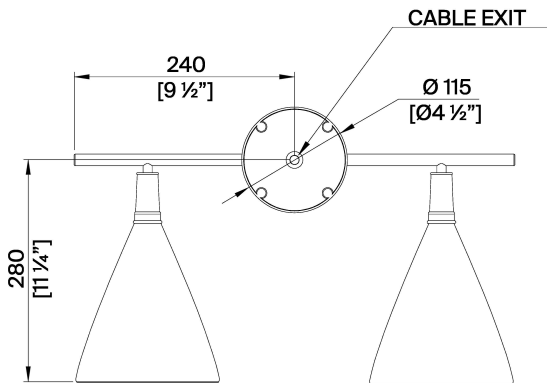

PORTA ROMANA

Matilda Wall Light Small Double

TWL150SS | Black with Etched Gold

Black with Etched Gold

HEIGHT
280mm | 11 1/4"

WIDTH
250mm | 10"

CONSTRUCTED FROM
Cast composite and metal with
decorative finish

PROJECTION
220mm | 8 3/4"

WEIGHT
4 kgs | 9 lbs

LAMP
320lm (3.2w) LED G9 Capsule

WATTAGE
25W

VOLTAGE
120V

FINISHES
Plaster White with Cream
Etched Gold
Black with Etched Gold

at aWa Lg t a
e
TWL150

EG T
280mm | 11 1/4"
7
250mm | 10"