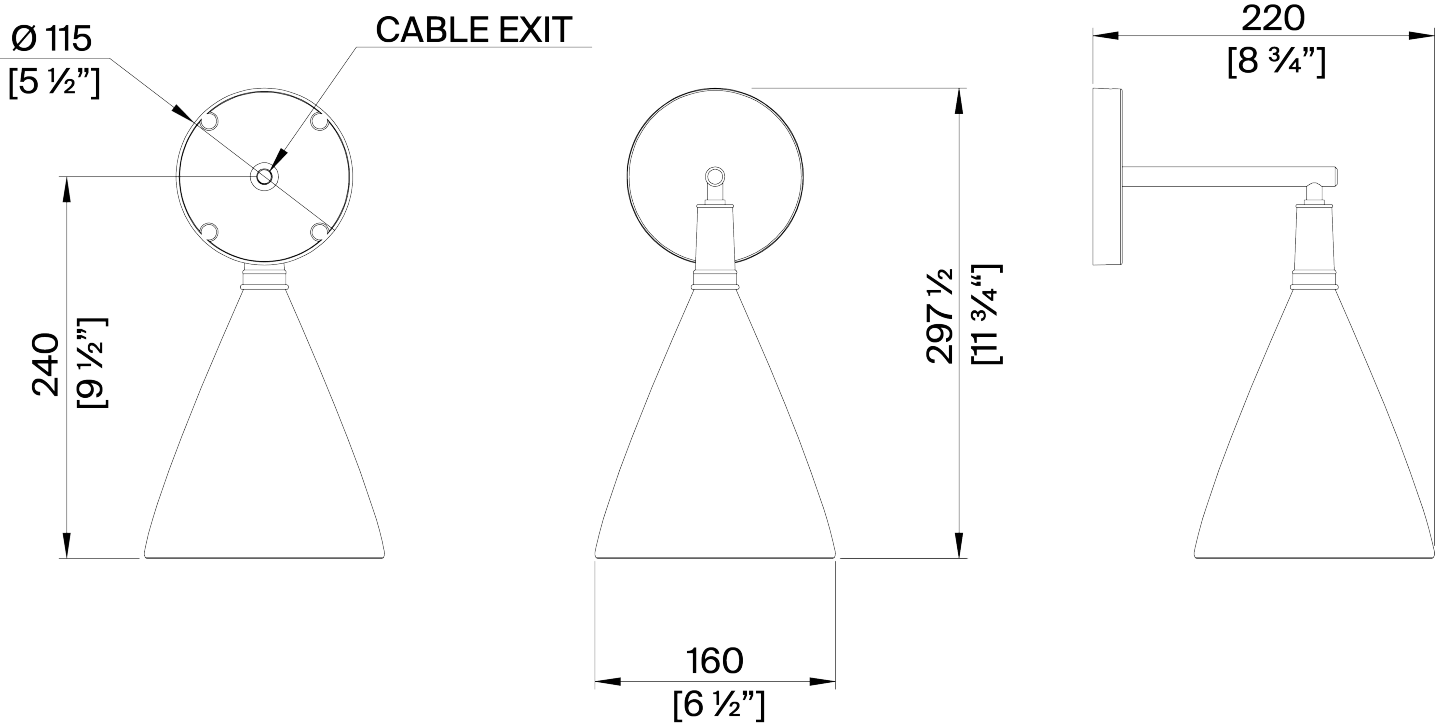

## Matilda Wall Light Small Single

TWL150S | Plaster White with Cream Etched Gold

Plaster White with Cream Etched Gold

**HEIGHT**  
297mm | 11 3/4"

**WIDTH**  
160mm | 6 1/2"

**CONSTRUCTED FROM**  
Cast composite and metal with decorative finish

**PROJECTION**  
220mm | 8 3/4"

**WEIGHT**  
2 kgs | 4 1/2 lbs

**LAMP**  
320lm (3.2w) LED G9 Capsule

**WATTAGE**  
25W

**VOLTAGE**  
120V

---

**FINISHES**  
Plaster White with Cream Etched  
Gold Black with Black Gold

# Matilda Wall Light Small Single TWL150S

HEIGHT  
297mm | 11 3/4"

WIDTH  
160mm | 6 1/2"

© Porta Romana 2023

Dimensions and weights are provided as a guide. All Porta Romana Products are made by hand and variations can occur in some products. The products you are buying or marketing are exclusive designs belonging to Porta Romana. Please do not submit design sheets featuring our products to other manufacturing companies nor to other parties who might. Any manufacturer found to be reproducing Porta Romana products will be breaching copyright law and will be actively pursued