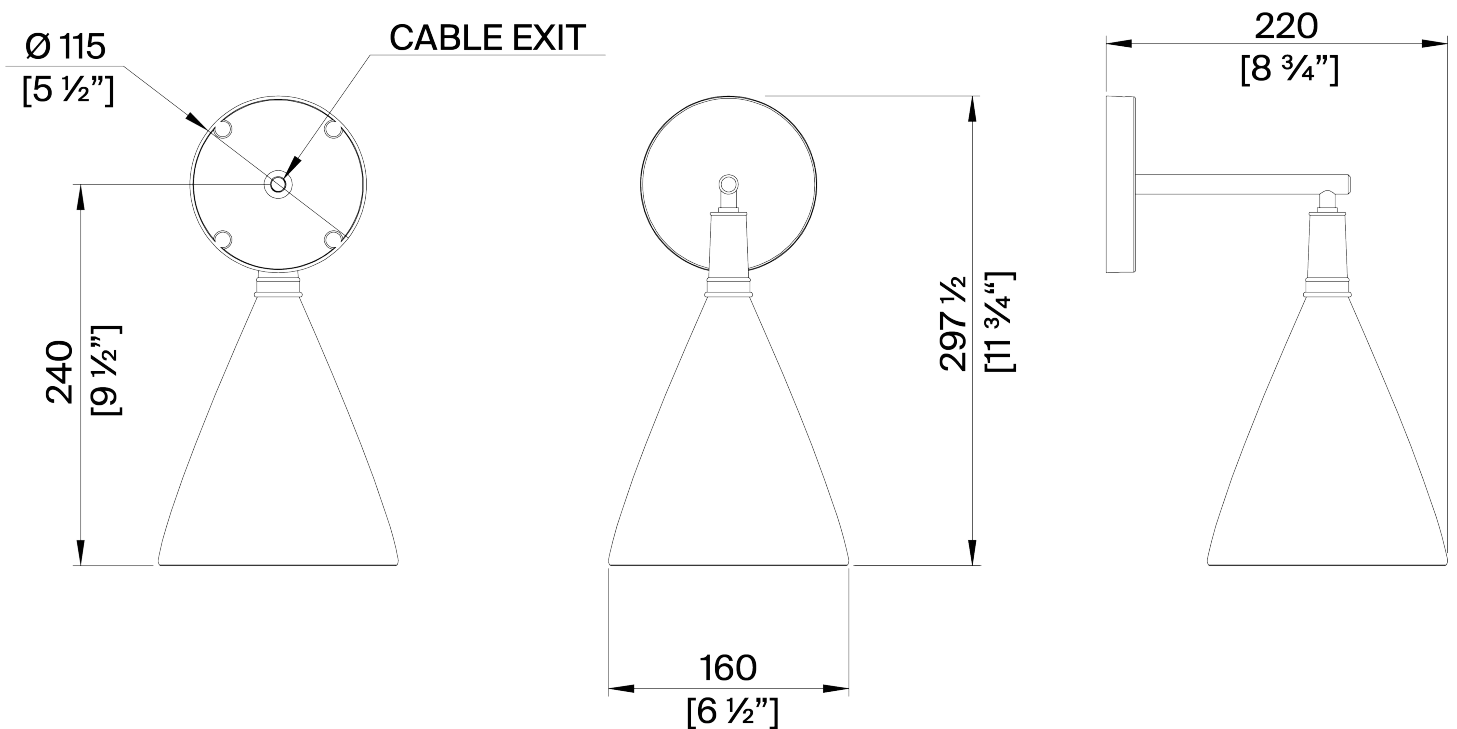

## Matilda Wall Light Small Single

TWL150S | Black with Etched Gold

Black with Etched Gold

HEIGHT  
297mm | 11 3/4"

WIDTH  
160mm | 6 1/2"

CONSTRUCTED FROM  
Cast composite and metal with  
decorative finish

PROJECTION  
220mm | 8 3/4"

WEIGHT  
2 kgs | 4 1/2 lbs

LAMP  
320lm (3.2w) LED G9 Capsule

WATTAGE  
25W

VOLTAGE  
120V

---

FINISHES  
Plaster White with  
Cream Etched Gold  
Black with Etched Gold

Matilda Wall Light  
Small Single  
TWL150S

HEIGHT  
297mm | 11 3/4"

WIDTH  
160mm | 6 1/2"

© Porta Romana 2023

Dimensions and weights are provided as a guide. All Porta Romana Products are made by hand and variations can occur in some products. The products you are buying or marketing are exclusive designs belonging to Porta Romana. Please do not submit design sheets featuring our products to other manufacturing companies nor to other parties who might. Any manufacturer found to be reproducing Porta Romana products will be breaching copyright law and will be actively pursued