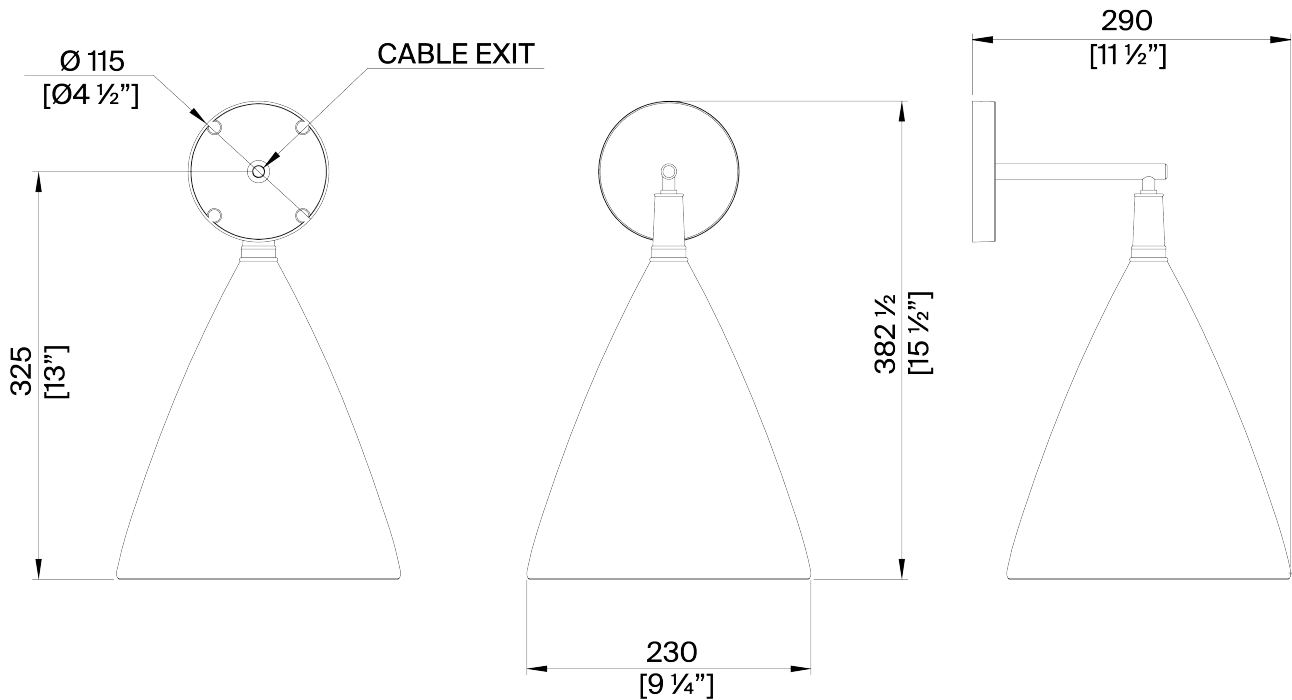

PORTA ROMANA

Matilda Wall Light Medium Single

TWL150M | Plaster White with Cream Etched Gold

Plaster White with Cream Etched Gold

HEIGHT
382mm | 15 1/2"

CONSTRUCTED FROM
Cast composite and metal with decorative finish

LAMP
320lm (3.2w) LED G9 Capsule

WIDTH
230mm | 9 1/4"

WATTAGE
25W

PROJECTION
290mm | 11 1/2"

VOLTAGE
120V

WEIGHT
3 kgs | 6 3/4 lbs

FINISHES

Plaster White with Cream Etched Gold
Black with Etched Gold

Matilda Wall Light Medium Single TWL150M

HEIGHT
382mm | 15 1/2"

WIDTH
230mm | 9 1/4"

© Porta Romana 2023

Dimensions and weights are provided as a guide. All Porta Romana Products are made by hand and variations can occur in some products. The products you are buying or marketing are exclusive designs belonging to Porta Romana. Please do not submit design sheets featuring our products to other manufacturing companies nor to other parties who might. Any manufacturer found to be reproducing Porta Romana products will be breaching copyright law and will be actively pursued