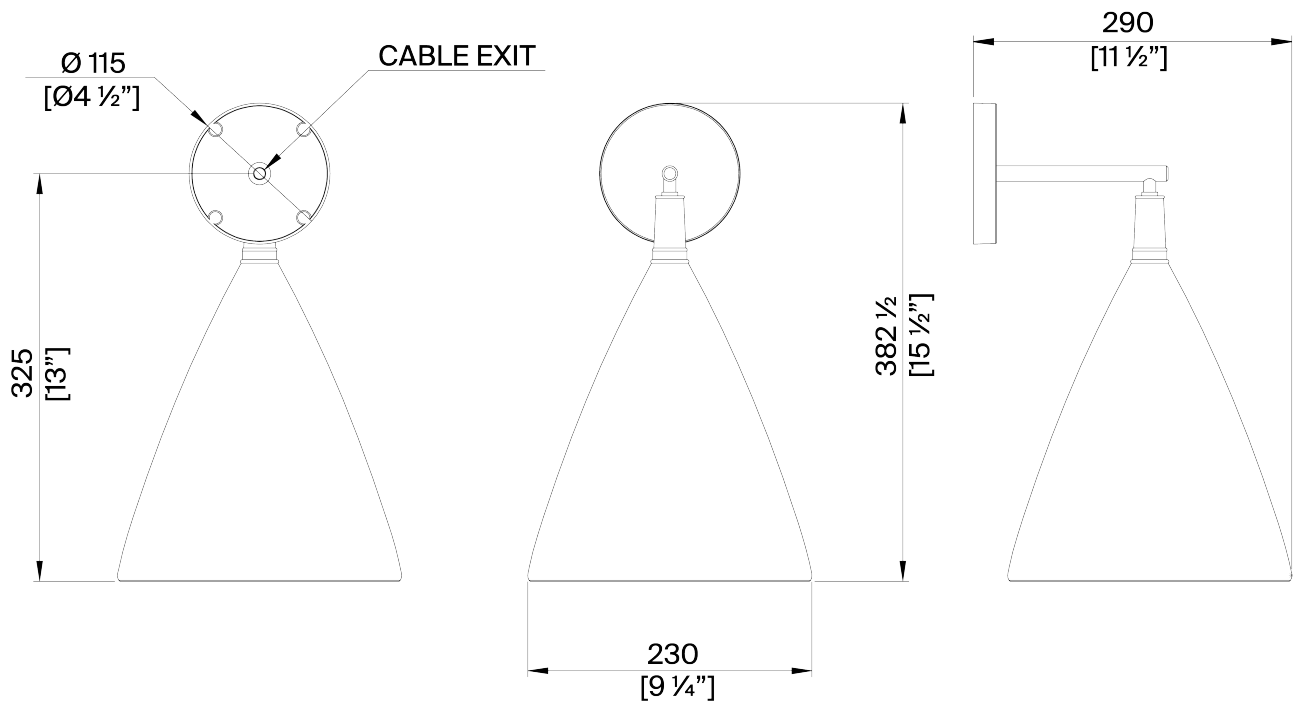

PORTA ROMANA

Matilda Wall Light Medium Single

TWL150M | Plaster White with Cream Etched Gold

Plaster White with Cream Etched Gold

HEIGHT
382mm | 15 1/2"

CONSTRUCTED FROM
Cast composite and metal with decorative finish

LAMP
320lm (3.2w) LED G9 Capsule

WIDTH
230mm | 9 1/4"

WATTAGE
25W

PROJECTION
290mm | 11 1/2"

VOLTAGE
120V

WEIGHT
3 kgs | 6 3/4 lbs

FINISHES
Plaster White with Cream Etched Gold
Black with Etched Gold

Matilda Wall Light Medium Single TWL150M

HEIGHT
382mm | 15 1/2"

WIDTH
230mm | 9 1/4"

© Porta Romana 2023

Dimensions and weights are provided as a guide. All Porta Romana Products are made by hand and variations can occur in some products. The products you are buying or marketing are exclusive designs belonging to Porta Romana. Please do not submit design sheets featuring our products to other manufacturing companies nor to other parties who might. Any manufacturer found to be reproducing Porta Romana products will be breaching copyright law and will be actively pursued