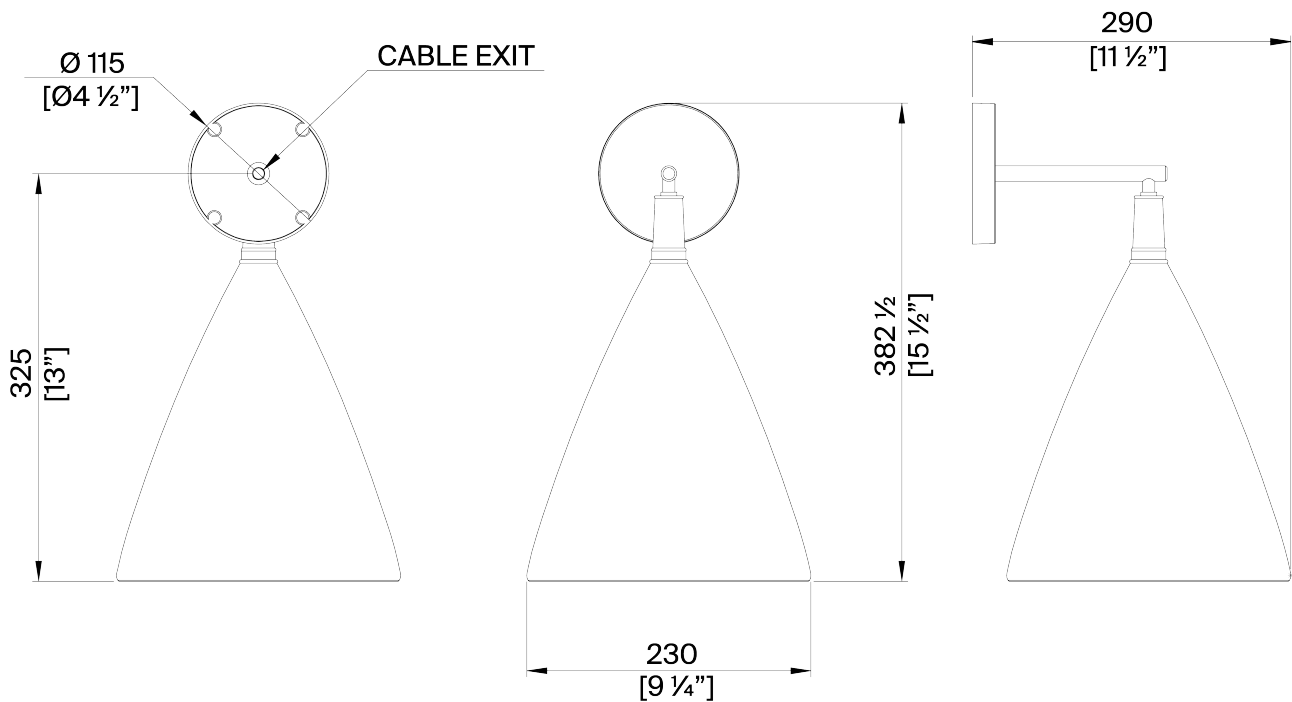

## Matilda Wall Light Medium Single

TWL150M | Black with Etched Gold

Black with Etched Gold

**HEIGHT**  
382mm | 15 1/2"

**CONSTRUCTED FROM**  
Cast composite and metal with decorative finish

**LAMP**  
320lm (3.2w) LED G9 Capsule

**WIDTH**  
230mm | 9 1/4"

**PROJECTION**  
290mm | 11 1/2"

**WATTAGE**  
25W

**WEIGHT**  
3 kgs | 6 3/4 lbs

**VOLTAGE**  
120V

# Matilda Wall Light Medium Single TWL150M

HEIGHT  
382mm | 15 1/2"

WIDTH  
230mm | 9 1/4"

© Porta Romana 2023

Dimensions and weights are provided as a guide. All Porta Romana Products are made by hand and variations can occur in some products. The products you are buying or marketing are exclusive designs belonging to Porta Romana. Please do not submit design sheets featuring our products to other manufacturing companies nor to other parties who might. Any manufacturer found to be reproducing Porta Romana products will be breaching copyright law and will be actively pursued