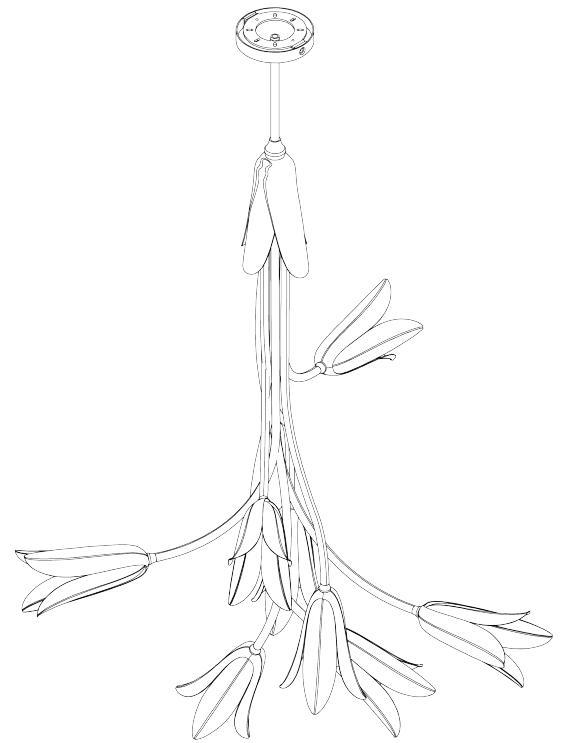

PORTA ROMANA

Morales Chandelier

MCL98 | Polished Brass

Polished Brass

HEIGHT
1140mm | 45"

CONSTRUCTED FROM
Patinated brass

LAMP
8 x 400lm (4w) LED E12 Gold Cap

WIDTH
890mm | 35 1/4"

WEIGHT
6.5kg | 14 1/2 lbs

WATTAGE
40W

MINIMUM DROP
1200mm | 47 1/4"

VOLTAGE
120V

TOTAL DROP
1470mm | 58"

This piece requires a dedicated carrier and chargeable crate

FINISHES
Polished Brass

Morales Chandelier MCL98

HEIGHT
1140mm | 45"

WIDTH
890mm | 35 1/4"

MINIMUM DROP
1200mm | 47 1/4"

TOTAL DROP
1470mm | 58"

CEILING ROSE DETAIL

© Porta Romana 2023

Dimensions and weights are provided as a guide. All Porta Romana Products are made by hand and variations can occur in some products. The products you are buying or marketing are exclusive designs belonging to Porta Romana. Please do not submit design sheets featuring our products to other manufacturing companies nor to other parties who might. Any manufacturer found to be reproducing Porta Romana products will be breaching copyright law and will be actively pursued