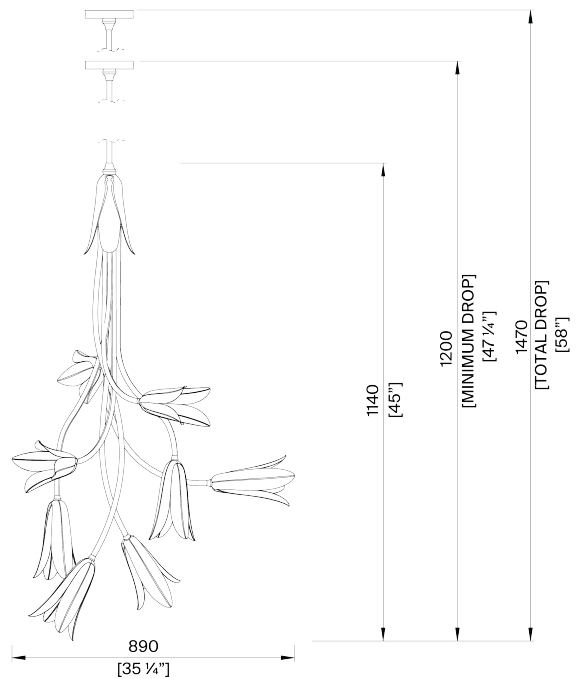

PORTA ROMANA

Morales Chandelier

MCL98 | Polished Brass

Polished Brass

HEIGHT
1140mm | 45"

CONSTRUCTED FROM
Patinated brass

LAMP
8 x 400lm (4w) LED E12 Gold Cap

WIDTH
890mm | 35 1/4"

WEIGHT
6.5kg | 14 1/2 lbs

WATTAGE
40W

MINIMUM DROP
1200mm | 47 1/4"

VOLTAGE
120V

TOTAL DROP
1470mm | 58"

This piece requires a dedicated carrier and chargeable crate

FINISHES
Polished Brass

Morales Chandelier MCL98

HEIGHT
1140mm | 45"

WIDTH
890mm | 35 1/4"

MINIMUM DROP
1200mm | 47 1/4"

TOTAL DROP
1470mm | 58"

CEILING ROSE DETAIL

© Porta Romana 2023

Dimensions and weights are provided as a guide. All Porta Romana Products are made by hand and variations can occur in some products. The products you are buying or marketing are exclusive designs belonging to Porta Romana. Please do not submit design sheets featuring our products to other manufacturing companies nor to other parties who might. Any manufacturer found to be reproducing Porta Romana products will be breaching copyright law and will be actively pursued