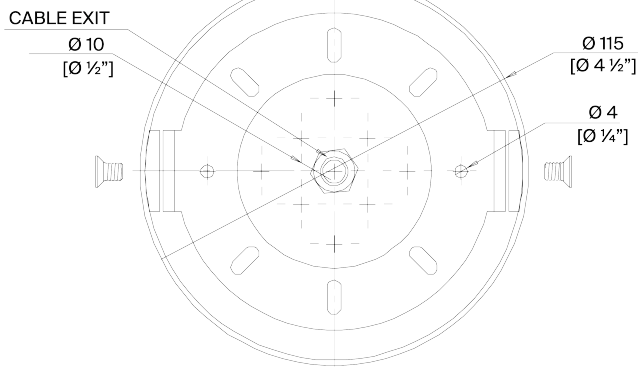

PORTA ROMANA

Morales Chandelier

MCL98 | Polished Brass

Polished Brass

HEIGHT
1140mm | 45"

CONSTRUCTED FROM
Patinated brass

LAMP
8 x 400lm (4w) LED E12 Gold Cap

WIDTH
890mm | 35 1/4"

WEIGHT
6.5kg | 14 1/2 lbs

WATTAGE
40W

MINIMUM DROP
1200mm | 47 1/4"

VOLTAGE
120V

TOTAL DROP
1470mm | 58"

This piece requires a dedicated carrier and chargeable crate

FINISHES
Polished Brass

Morales Chandelier MCL98

HEIGHT
1140mm | 45"

WIDTH
890mm | 35 1/4"

MINIMUM DROP
1200mm | 47 1/4"

TOTAL DROP
1470mm | 58"

CEILING ROSE DETAIL

© Porta Romana 2023

Dimensions and weights are provided as a guide. All Porta Romana Products are made by hand and variations can occur in some products. The products you are buying or marketing are exclusive designs belonging to Porta Romana. Please do not submit design sheets featuring our products to other manufacturing companies nor to other parties who might. Any manufacturer found to be reproducing Porta Romana products will be breaching copyright law and will be actively pursued