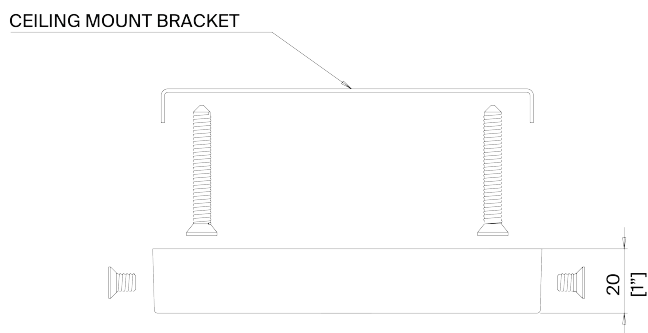

PORTA ROMANA

Morales Chandelier

MCL98 | Polished Brass

Polished Brass

HEIGHT
1140mm | 45"

CONSTRUCTED FROM
Patinated brass

LAMP
8 x 400lm (4w) LED E12 Gold Cap

WIDTH
890mm | 35 1/4"

WEIGHT
6.5kg | 14 1/2 lbs

WATTAGE
40W

MINIMUM DROP
1200mm | 47 1/4"

VOLTAGE
120V

TOTAL DROP
1470mm | 58"

This piece requires a dedicated carrier and chargeable crate

FINISHES
Polished Brass

Morales Chandelier MCL98

HEIGHT
1140mm | 45"

WIDTH
890mm | 35 1/4"

MINIMUM DROP
1200mm | 47 1/4"

TOTAL DROP
1470mm | 58"

CEILING ROSE DETAIL

© Porta Romana 2023

Dimensions and weights are provided as a guide. All Porta Romana Products are made by hand and variations can occur in some products. The products you are buying or marketing are exclusive designs belonging to Porta Romana. Please do not submit design sheets featuring our products to other manufacturing companies nor to other parties who might. Any manufacturer found to be reproducing Porta Romana products will be breaching copyright law and will be actively pursued