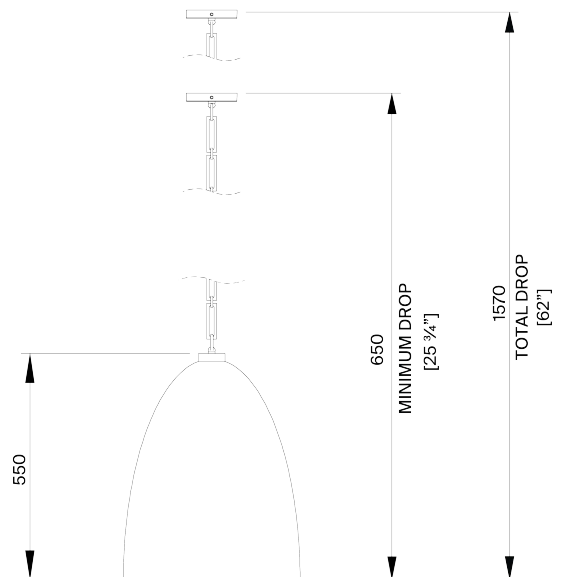

PORTA ROMANA

Moody Pendant

MCL97 | Plaster White with Cream Etched Gold

Plaster White with Cream Etched Gold

HEIGHT
550mm | 21 3/4"

CONSTRUCTED FROM
Cast composite and brass with decorative finish

LAMP
() \$`a `fj k t@98 `9%& 7 UbX`Y

WIDTH
400mm | 15 3/4"

WATTAGE
&) W

MINIMUM DROP
650mm | 25 3/4"

VOLTAGE
%&\$J

TOTAL DROP
1570mm | 62"

EXTRA CHAIN AVAILABLE

FINISHES
Plaster White with Cream Etched Gold
Black with Etched Gold

Moody Pendant MCL97

HEIGHT
550mm | 21 3/4"

WIDTH
400mm | 15 3/4"

MINIMUM DROP
650mm | 25 3/4"

TOTAL DROP
1570mm | 62"

Extra chain available

CEILING ROSE DETAIL

© Porta Romana 2023

Dimensions and weights are provided as a guide. All Porta Romana Products are made by hand and variations can occur in some products. The products you are buying or marketing are exclusive designs belonging to Porta Romana. Please do not submit design sheets featuring our products to other manufacturing companies nor to other parties who might. Any manufacturer found to be reproducing Porta Romana products will be breaching copyright law and will be actively pursued