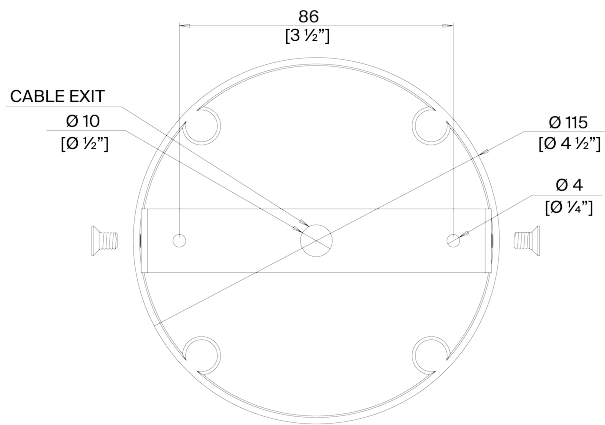

PORTA ROMANA

Moody Pendant

MCL97 | Plaster White with Cream Etched Gold

Plaster White with Cream Etched Gold

HEIGHT
550mm | 21 3/4"

CONSTRUCTED FROM
Cast composite and brass with decorative finish

LAMP
() \$`a `fj k t@98 `9%& 7 UbX`Y

WIDTH
400mm | 15 3/4"

WATTAGE
&) W

MINIMUM DROP
650mm | 25 3/4"

VOLTAGE
%&\$J

TOTAL DROP
1570mm | 62"

EXTRA CHAIN AVAILABLE

FINISHES
Plaster White with Cream Etched Gold
Black with Etched Gold

Moody Pendant MCL97

HEIGHT
550mm | 21 3/4"

WIDTH
400mm | 15 3/4"

MINIMUM DROP
650mm | 25 3/4"

TOTAL DROP
1570mm | 62"

Extra chain available

CEILING ROSE DETAIL

© Porta Romana 2023

Dimensions and weights are provided as a guide. All Porta Romana Products are made by hand and variations can occur in some products. The products you are buying or marketing are exclusive designs belonging to Porta Romana. Please do not submit design sheets featuring our products to other manufacturing companies nor to other parties who might. Any manufacturer found to be reproducing Porta Romana products will be breaching copyright law and will be actively pursued