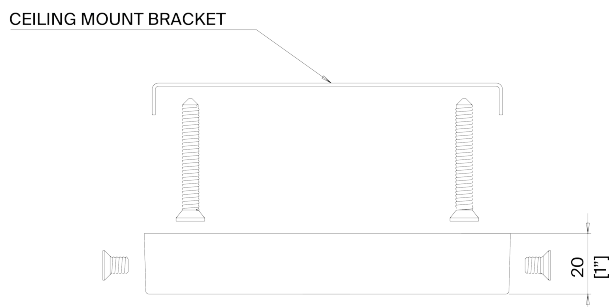

PORTA ROMANA

Moody Pendant

MCL97 | Plaster White with Cream Etched Gold

Plaster White with Cream Etched Gold

HEIGHT
550mm | 21 3/4"

CONSTRUCTED FROM
Cast composite and brass with decorative finish

LAMP
() \$`a `fj k t@98 `9%& 7 UbX`Y

WIDTH
400mm | 15 3/4"

WATTAGE
&) W

MINIMUM DROP
650mm | 25 3/4"

VOLTAGE
%&\$J

TOTAL DROP
1570mm | 62"

EXTRA CHAIN AVAILABLE

FINISHES
Plaster White with Cream Etched Gold
Black with Etched Gold

Moody Pendant MCL97

HEIGHT
550mm | 21 3/4"

WIDTH
400mm | 15 3/4"

MINIMUM DROP
650mm | 25 3/4"

TOTAL DROP
1570mm | 62"

Extra chain available

CEILING ROSE DETAIL

© Porta Romana 2023

Dimensions and weights are provided as a guide. All Porta Romana Products are made by hand and variations can occur in some products. The products you are buying or marketing are exclusive designs belonging to Porta Romana. Please do not submit design sheets featuring our products to other manufacturing companies nor to other parties who might. Any manufacturer found to be reproducing Porta Romana products will be breaching copyright law and will be actively pursued