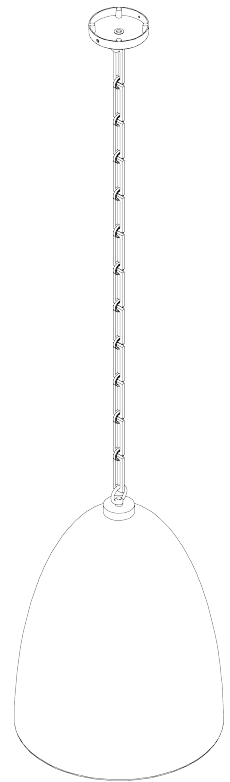

PORTA ROMANA

Moody Pendant

MCL97 | Plaster White with Cream Etched Gold

Plaster White with Cream Etched Gold

HEIGHT
550mm | 21 3/4"

CONSTRUCTED FROM
Cast composite and brass with decorative finish

LAMP
() \$`a `fj k t@98 `9%& 7 UbX`Y

WIDTH
400mm | 15 3/4"

WATTAGE
&) W

MINIMUM DROP
650mm | 25 3/4"

VOLTAGE
%&\$J

TOTAL DROP
1570mm | 62"

EXTRA CHAIN AVAILABLE

FINISHES
Plaster White with Cream Etched Gold
Black with Etched Gold

Moody Pendant MCL97

HEIGHT
550mm | 21 3/4"

WIDTH
400mm | 15 3/4"

MINIMUM DROP
650mm | 25 3/4"

TOTAL DROP
1570mm | 62"

Extra chain available

CEILING ROSE DETAIL

© Porta Romana 2023

Dimensions and weights are provided as a guide. All Porta Romana Products are made by hand and variations can occur in some products. The products you are buying or marketing are exclusive designs belonging to Porta Romana. Please do not submit design sheets featuring our products to other manufacturing companies nor to other parties who might. Any manufacturer found to be reproducing Porta Romana products will be breaching copyright law and will be actively pursued