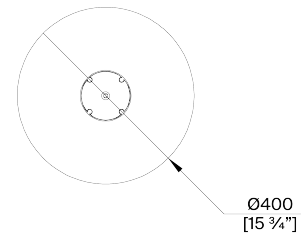

WATTAGE  
25W

MINIMUM DROP  
650mm | 25 3/4"

VOLTAGE  
120V

TOTAL DROP  
1570mm | 62"

EXTRA CHAIN AVAILABLE

FINISHES  
Plaster White with Cream Etched Gold  
Black with Etched Gold

# Moody Pendant MCL97

HEIGHT  
550mm | 21 3/4"

WIDTH  
400mm | 15 3/4"

MINIMUM DROP  
650mm | 25 3/4"

TOTAL DROP  
1570mm | 62"

Extra chain available

CEILING ROSE DETAIL

© Porta Romana 2023