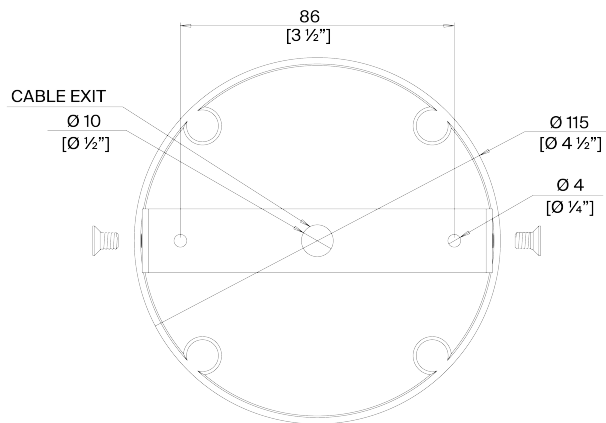

## Moody Pendant

MCL97 | Black with Etched Gold

Black with Etched Gold

HEIGHT  
550mm | 21 3/4"

CONSTRUCTED FROM  
Cast composite and brass  
with decorative finish

LAMP  
450lm (5w) LED E12 Candle

WIDTH  
400mm | 15 3/4"

WATTAGE  
25W

MINIMUM DROP  
650mm | 25 3/4"

VOLTAGE  
120V

TOTAL DROP  
1570mm | 62"

EXTRA CHAIN AVAILABLE

FINISHES  
Plaster White with Cream Etched Gold  
Black with Etched Gold

# Moody Pendant MCL97

HEIGHT  
550mm | 21 3/4"

WIDTH  
400mm | 15 3/4"

MINIMUM DROP  
650mm | 25 3/4"

TOTAL DROP  
1570mm | 62"

Extra chain available

CEILING ROSE DETAIL

© Porta Romana 2023