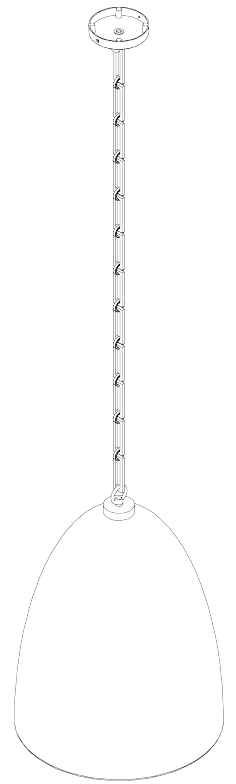

# PORTA ROMANA

## Moody Pendant

MCL97 | Black with Etched Gold

Black with Etched Gold

HEIGHT  
550mm | 21 3/4"

CONSTRUCTED FROM  
Cast composite and brass  
with decorative finish

LAMP  
450lm (5w) LED E12 Candle

WIDTH  
400mm | 15 3/4"

WATTAGE  
25W

MINIMUM DROP  
650mm | 25 3/4"

VOLTAGE  
120V

TOTAL DROP  
1570mm | 62"

EXTRA CHAIN AVAILABLE

FINISHES  
Plaster White with Cream Etched Gold  
Black with Etched Gold

# Moody Pendant MCL97

HEIGHT  
550mm | 21 3/4"

WIDTH  
400mm | 15 3/4"

MINIMUM DROP  
650mm | 25 3/4"

TOTAL DROP  
1570mm | 62"

Extra chain available

CEILING ROSE DETAIL

© Porta Romana 2023