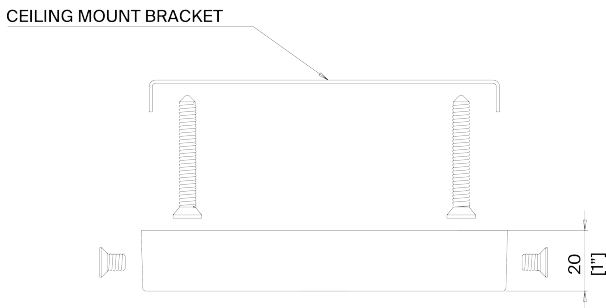

WATTAGE  
25W

MINIMUM DROP  
650mm | 25 3/4"

VOLTAGE  
120V

TOTAL DROP  
1570mm | 62"

EXTRA CHAIN AVAILABLE

FINISHES  
Plaster White with Cream Etched Gold  
Black with Etched Gold

# Moody Pendant MCL97

HEIGHT  
550mm | 21 3/4"

WIDTH  
400mm | 15 3/4"

MINIMUM DROP  
650mm | 25 3/4"

TOTAL DROP  
1570mm | 62"

Extra chain available

CEILING ROSE DETAIL

© Porta Romana 2023