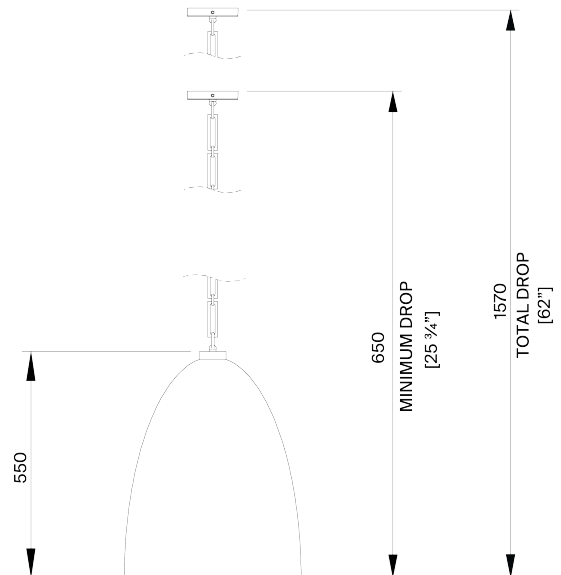

## Moody Pendant

MCL97 | Black with Etched Gold

Black with Etched Gold

HEIGHT  
550mm | 21 3/4"

CONSTRUCTED FROM  
Cast composite and brass  
with decorative finish

LAMP  
450lm (5w) LED E12 Candle

WIDTH  
400mm | 15 3/4"

WATTAGE  
25W

MINIMUM DROP  
650mm | 25 3/4"

VOLTAGE  
120V

TOTAL DROP  
1570mm | 62"

EXTRA CHAIN AVAILABLE

FINISHES  
Plaster White with Cream Etched Gold  
Black with Etched Gold

# Moody Pendant MCL97

HEIGHT  
550mm | 21 3/4"

WIDTH  
400mm | 15 3/4"

MINIMUM DROP  
650mm | 25 3/4"

TOTAL DROP  
1570mm | 62"

Extra chain available

CEILING ROSE DETAIL

© Porta Romana 2023