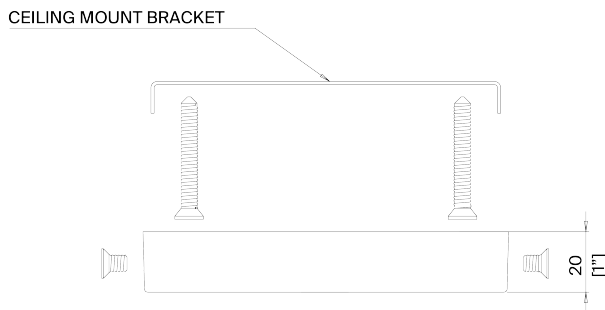

PORTA ROMANA

Matilda Ceiling Light Medium

MCL96M | Plaster White with Cream Etched Gold

Plaster White with Cream Etched Gold

HEIGHT
340mm | 13 1/2"

CONSTRUCTED FROM
Cast composite and metal with
decorative finish

LAMP
2 x 320lm (3.2w) LED G9 Capsule

WIDTH
800mm | 31 1/2"

WATTAGE
25W

MINIMUM DROP
800mm | 31 1/2"

VOLTAGE
120V

TOTAL DROP
1800mm | 71"

WEIGHT
5.5. kgs | 12 1/4 lbs

FINISHES

Plaster White with Cream Etched Gold
Black with Etched Gold

Matilda Ceiling Light Medium MCL96M

HEIGHT
340mm | 13 1/2"

WIDTH
800mm | 31 1/2"

MINIMUM DROP
800mm | 31 1/2"

TOTAL DROP
1800mm | 71"

© Porta Romana 2023

CEILING ROSE DETAIL

Dimensions and weights are provided as a guide. All Porta Romana Products are made by hand and variations can occur in some products. The products you are buying or marketing are exclusive designs belonging to Porta Romana. Please do not submit design sheets featuring our products to other manufacturing companies nor to other parties who might. Any manufacturer found to be reproducing Porta Romana products will be breaching copyright law and will be actively pursued