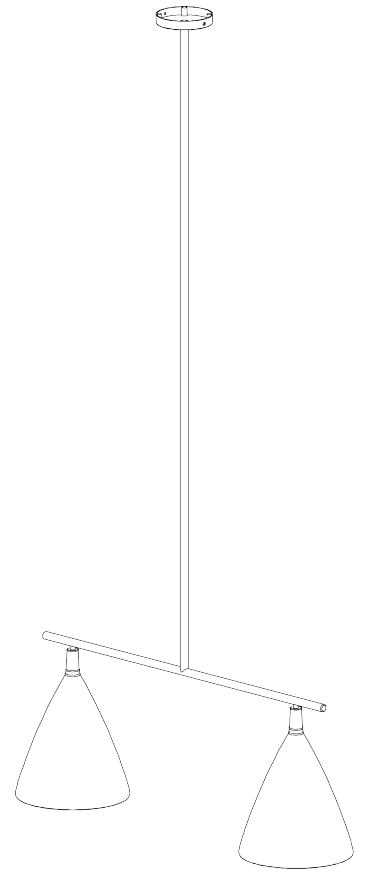

PORTA ROMANA

Matilda Ceiling Light Medium

MCL96M | Plaster White with Cream Etched Gold

Plaster White with Cream Etched Gold

HEIGHT
340mm | 13 1/2"

CONSTRUCTED FROM
Cast composite and metal with
decorative finish

LAMP
2 x 320lm (3.2w) LED G9 Capsule

WIDTH
800mm | 31 1/2"

WATTAGE
25W

MINIMUM DROP
800mm | 31 1/2"

VOLTAGE
120V

TOTAL DROP
1800mm | 71"

WEIGHT
5.5. kgs | 12 1/4 lbs

FINISHES

Plaster White with Cream Etched Gold
Black with Etched Gold

Matilda Ceiling Light Medium MCL96M

HEIGHT
340mm | 13 1/2"

WIDTH
800mm | 31 1/2"

MINIMUM DROP
800mm | 31 1/2"

TOTAL DROP
1800mm | 71"

© Porta Romana 2023

CEILING ROSE DETAIL

Dimensions and weights are provided as a guide. All Porta Romana Products are made by hand and variations can occur in some products. The products you are buying or marketing are exclusive designs belonging to Porta Romana. Please do not submit design sheets featuring our products to other manufacturing companies nor to other parties who might. Any manufacturer found to be reproducing Porta Romana products will be breaching copyright law and will be actively pursued