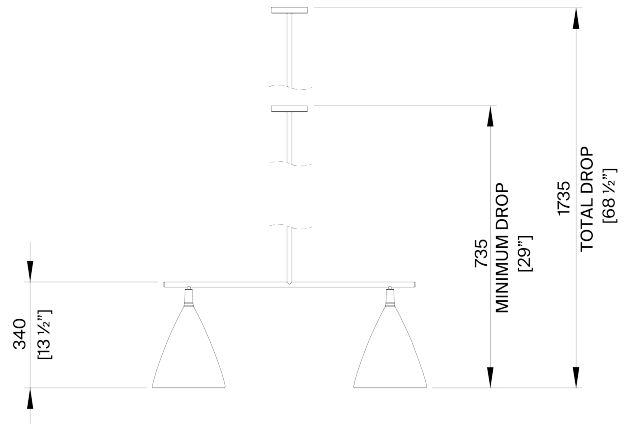

PORTA ROMANA

Matilda Ceiling Light Medium

MCL96M | Plaster White with Cream Etched Gold

Plaster White with Cream Etched Gold

HEIGHT
340mm | 13 1/2"

CONSTRUCTED FROM
Cast composite and metal with
decorative finish

LAMP
2 x 320lm (3.2w) LED G9 Capsule

WIDTH
800mm | 31 1/2"

WATTAGE
25W

MINIMUM DROP
800mm | 31 1/2"

VOLTAGE
120V

TOTAL DROP
1800mm | 71"

WEIGHT
5.5. kgs | 12 1/4 lbs

FINISHES

Plaster White with Cream Etched Gold
Black with Etched Gold

Matilda Ceiling Light Medium MCL96M

HEIGHT
340mm | 13 1/2"

WIDTH
800mm | 31 1/2"

MINIMUM DROP
800mm | 31 1/2"

TOTAL DROP
1800mm | 71"

© Porta Romana 2023

CEILING ROSE DETAIL

Dimensions and weights are provided as a guide. All Porta Romana Products are made by hand and variations can occur in some products. The products you are buying or marketing are exclusive designs belonging to Porta Romana. Please do not submit design sheets featuring our products to other manufacturing companies nor to other parties who might. Any manufacturer found to be reproducing Porta Romana products will be breaching copyright law and will be actively pursued