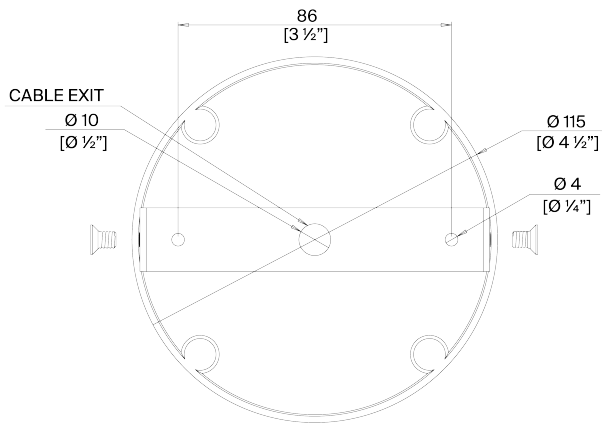

PORTA ROMANA

Matilda Ceiling Light Medium

MCL96M | Plaster White with Cream Etched Gold

Plaster White with Cream Etched Gold

HEIGHT
340mm | 13 1/2"

CONSTRUCTED FROM
Cast composite and metal with
decorative finish

LAMP
2 x 320lm (3.2w) LED G9 Capsule

WIDTH
800mm | 31 1/2"

WATTAGE
25W

MINIMUM DROP
800mm | 31 1/2"

VOLTAGE
120V

TOTAL DROP
1800mm | 71"

WEIGHT
5.5. kgs | 12 1/4 lbs

FINISHES

Plaster White with Cream Etched Gold
Black with Etched Gold

Matilda Ceiling Light Medium MCL96M

HEIGHT
340mm | 13 1/2"

WIDTH
800mm | 31 1/2"

MINIMUM DROP
800mm | 31 1/2"

TOTAL DROP
1800mm | 71"

© Porta Romana 2023

CEILING ROSE DETAIL

Dimensions and weights are provided as a guide. All Porta Romana Products are made by hand and variations can occur in some products. The products you are buying or marketing are exclusive designs belonging to Porta Romana. Please do not submit design sheets featuring our products to other manufacturing companies nor to other parties who might. Any manufacturer found to be reproducing Porta Romana products will be breaching copyright law and will be actively pursued