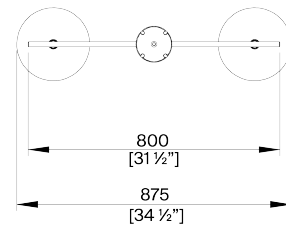

LAMP
2 x 320lm (3.2w) LED G9 Capsule

WIDTH
800mm | 31 1/2"

WATTAGE
25W

MINIMUM DROP
800mm | 31 1/2"

VOLTAGE
120V

TOTAL DROP
1800mm | 71"

WEIGHT
5.5. kgs | 12 1/4 lbs

FINISHES

Plaster White with Cream Etched Gold
Black with Etched Gold

Matilda Ceiling Light Medium MCL96M

HEIGHT
340mm | 13 1/2"

WIDTH
800mm | 31 1/2"

MINIMUM DROP
800mm | 31 1/2"

TOTAL DROP
1800mm | 71"

© Porta Romana 2023