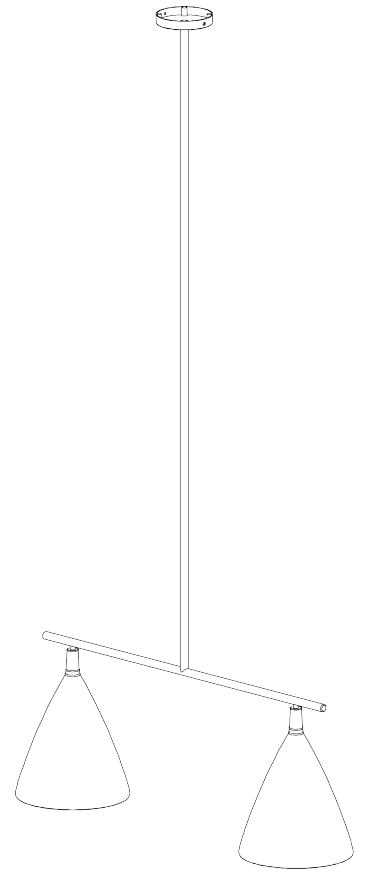

PORTA ROMANA

Matilda Ceiling Light Medium

MCL96M | Black with Etched Gold

Black with Etched Gold

HEIGHT
340mm | 13 1/2"

CONSTRUCTED FROM
Cast composite and metal with
decorative finish

LAMP
2 x 320lm (3.2w) LED G9 Capsule

WIDTH
800mm | 31 1/2"

WATTAGE
25W

MINIMUM DROP
800mm | 31 1/2"

VOLTAGE
120V

TOTAL DROP
1800mm | 71"

WEIGHT
5.5. kgs | 12 1/4 lbs

FINISHES
Plaster White with Cream Etched Gold
Black with Etched Gold

Matilda Ceiling Light Medium MCL96M

HEIGHT
340mm | 13 1/2"

WIDTH
800mm | 31 1/2"

MINIMUM DROP
800mm | 31 1/2"

TOTAL DROP
1800mm | 71"

© Porta Romana 2023

CEILING ROSE DETAIL

Dimensions and weights are provided as a guide. All Porta Romana Products are made by hand and variations can occur in some products. The products you are buying or marketing are exclusive designs belonging to Porta Romana. Please do not submit design sheets featuring our products to other manufacturing companies nor to other parties who might. Any manufacturer found to be reproducing Porta Romana products will be breaching copyright law and will be actively pursued