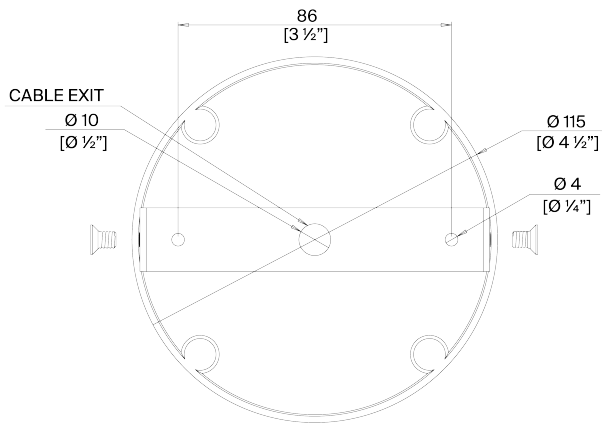

PORTA ROMANA

Matilda Ceiling Light Medium

MCL96M | Black with Etched Gold

Black with Etched Gold

HEIGHT
340mm | 13 1/2"

CONSTRUCTED FROM
Cast composite and metal with
decorative finish

LAMP
2 x 320lm (3.2w) LED G9 Capsule

WIDTH
800mm | 31 1/2"

WATTAGE
25W

MINIMUM DROP
800mm | 31 1/2"

VOLTAGE
120V

TOTAL DROP
1800mm | 71"

WEIGHT
5.5. kgs | 12 1/4 lbs

FINISHES
Plaster White with Cream Etched Gold
Black with Etched Gold

Matilda Ceiling Light Medium MCL96M

HEIGHT
340mm | 13 1/2"

WIDTH
800mm | 31 1/2"

MINIMUM DROP
800mm | 31 1/2"

TOTAL DROP
1800mm | 71"

© Porta Romana 2023

CEILING ROSE DETAIL

Dimensions and weights are provided as a guide. All Porta Romana Products are made by hand and variations can occur in some products. The products you are buying or marketing are exclusive designs belonging to Porta Romana. Please do not submit design sheets featuring our products to other manufacturing companies nor to other parties who might. Any manufacturer found to be reproducing Porta Romana products will be breaching copyright law and will be actively pursued