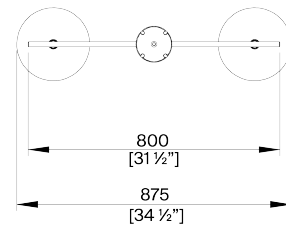

PORTA ROMANA

Matilda Ceiling Light Medium

MCL96M | Black with Etched Gold

Black with Etched Gold

HEIGHT
340mm | 13 1/2"

CONSTRUCTED FROM
Cast composite and metal with
decorative finish

LAMP
2 x 320lm (3.2w) LED G9 Capsule

WIDTH
800mm | 31 1/2"

WATTAGE
25W

MINIMUM DROP
800mm | 31 1/2"

VOLTAGE
120V

TOTAL DROP
1800mm | 71"

WEIGHT
5.5. kgs | 12 1/4 lbs

FINISHES
Plaster White with Cream Etched Gold
Black with Etched Gold

Matilda Ceiling Light Medium MCL96M

HEIGHT
340mm | 13 1/2"

WIDTH
800mm | 31 1/2"

MINIMUM DROP
800mm | 31 1/2"

TOTAL DROP
1800mm | 71"

© Porta Romana 2023

CEILING ROSE DETAIL

Dimensions and weights are provided as a guide. All Porta Romana Products are made by hand and variations can occur in some products. The products you are buying or marketing are exclusive designs belonging to Porta Romana. Please do not submit design sheets featuring our products to other manufacturing companies nor to other parties who might. Any manufacturer found to be reproducing Porta Romana products will be breaching copyright law and will be actively pursued