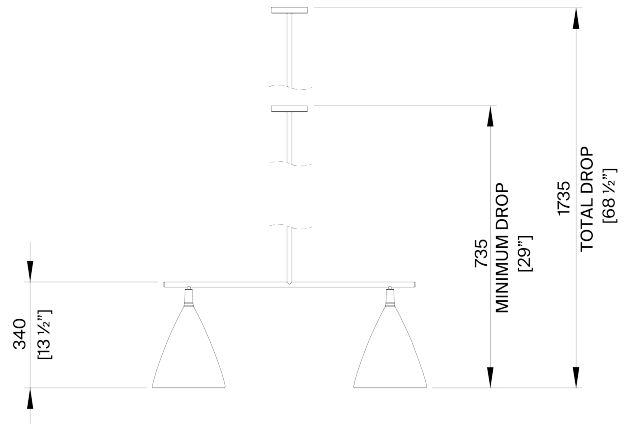

PORTA ROMANA

Matilda Ceiling Light Medium

MCL96M | Black with Etched Gold

Black with Etched Gold

HEIGHT
340mm | 13 1/2"

CONSTRUCTED FROM
Cast composite and metal with
decorative finish

LAMP
2 x 320lm (3.2w) LED G9 Capsule

WIDTH
800mm | 31 1/2"

WATTAGE
25W

MINIMUM DROP
800mm | 31 1/2"

VOLTAGE
120V

TOTAL DROP
1800mm | 71"

WEIGHT
5.5. kgs | 12 1/4 lbs

FINISHES
Plaster White with Cream Etched Gold
Black with Etched Gold

Matilda Ceiling Light Medium MCL96M

HEIGHT
340mm | 13 1/2"

WIDTH
800mm | 31 1/2"

MINIMUM DROP
800mm | 31 1/2"

TOTAL DROP
1800mm | 71"

© Porta Romana 2023

CEILING ROSE DETAIL

Dimensions and weights are provided as a guide. All Porta Romana Products are made by hand and variations can occur in some products. The products you are buying or marketing are exclusive designs belonging to Porta Romana. Please do not submit design sheets featuring our products to other manufacturing companies nor to other parties who might. Any manufacturer found to be reproducing Porta Romana products will be breaching copyright law and will be actively pursued