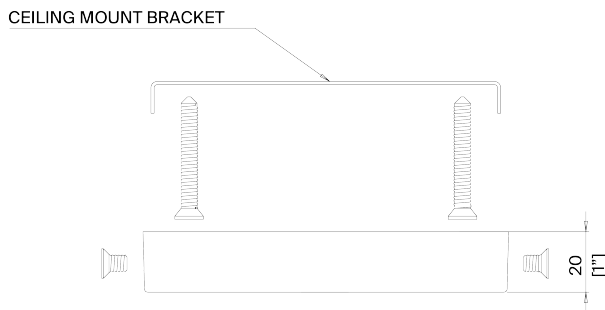

PORTA ROMANA

Matilda Ceiling Light Medium

MCL96M | Black with Etched Gold

Black with Etched Gold

HEIGHT
340mm | 13 1/2"

CONSTRUCTED FROM
Cast composite and metal with
decorative finish

LAMP
2 x 320lm (3.2w) LED G9 Capsule

WIDTH
800mm | 31 1/2"

WATTAGE
25W

MINIMUM DROP
800mm | 31 1/2"

VOLTAGE
120V

TOTAL DROP
1800mm | 71"

WEIGHT
5.5. kgs | 12 1/4 lbs

FINISHES
Plaster White with Cream Etched Gold
Black with Etched Gold

Matilda Ceiling Light Medium MCL96M

HEIGHT
340mm | 13 1/2"

WIDTH
800mm | 31 1/2"

MINIMUM DROP
800mm | 31 1/2"

TOTAL DROP
1800mm | 71"

© Porta Romana 2023

CEILING ROSE DETAIL

Dimensions and weights are provided as a guide. All Porta Romana Products are made by hand and variations can occur in some products. The products you are buying or marketing are exclusive designs belonging to Porta Romana. Please do not submit design sheets featuring our products to other manufacturing companies nor to other parties who might. Any manufacturer found to be reproducing Porta Romana products will be breaching copyright law and will be actively pursued