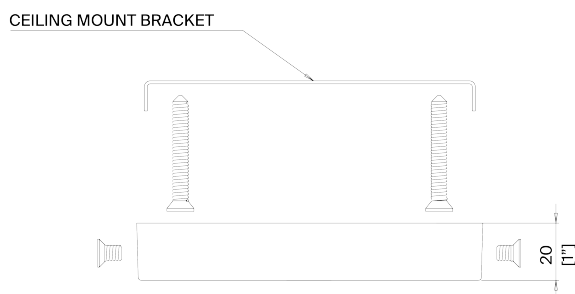

PORTA ROMANA

Matilda Ceiling Light Large

MCL96L | Plaster White with Cream Etched Gold

Plaster White with Cream Etched Gold

HEIGHT
400mm | 15 3/4"

WIDTH
940mm | 37 1/4"

MINIMUM DROP
800mm | 31 1/2"

TOTAL DROP
1800mm | 71"

WEIGHT
6.5 kgs | 14 1/2 lbs

CONSTRUCTED FROM
Cast composite and metal with
decorative finish

LAMP
2 x 320lm (3.2w) LED G9
Capsule

WATTAGE
25W

VOLTAGE
120V

FINISHES
Plaster White with Cream Etched Gold
Black with Etched Gold

Matilda Ceiling Light Large MCL96L

HEIGHT
400mm | 15 3/4"

WIDTH
940mm | 37 1/4"

MINIMUM DROP
800mm | 31 1/2"

TOTAL DROP
1800mm | 71"

CEILING ROSE DETAIL

© Porta Romana 2023

Dimensions and weights are provided as a guide. All Porta Romana Products are made by hand and variations can occur in some products. The products you are buying or marketing are exclusive designs belonging to Porta Romana. Please do not submit design sheets featuring our products to other manufacturing companies nor to other parties who might. Any manufacturer found to be reproducing Porta Romana products will be breaching copyright law and will be actively pursued