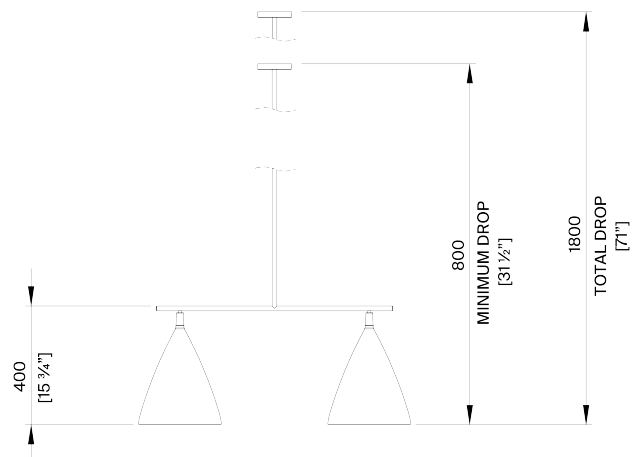

PORTA ROMANA

Matilda Ceiling Light Large

MCL96L | Plaster White with Cream Etched Gold

Plaster White with Cream Etched Gold

HEIGHT
400mm | 15 3/4"

WIDTH
940mm | 37 1/4"

MINIMUM DROP
800mm | 31 1/2"

TOTAL DROP
1800mm | 71"

WEIGHT
6.5 kgs | 14 1/2 lbs

CONSTRUCTED FROM
Cast composite and metal with
decorative finish

LAMP
2 x 320lm (3.2w) LED G9
Capsule

WATTAGE
25W

VOLTAGE
120V

FINISHES
Plaster White with Cream Etched Gold
Black with Etched Gold

Matilda Ceiling Light Large MCL96L

HEIGHT
400mm | 15 3/4"

WIDTH
940mm | 37 1/4"

MINIMUM DROP
800mm | 31 1/2"

TOTAL DROP
1800mm | 71"

CEILING ROSE DETAIL

© Porta Romana 2023

Dimensions and weights are provided as a guide. All Porta Romana Products are made by hand and variations can occur in some products. The products you are buying or marketing are exclusive designs belonging to Porta Romana. Please do not submit design sheets featuring our products to other manufacturing companies nor to other parties who might. Any manufacturer found to be reproducing Porta Romana products will be breaching copyright law and will be actively pursued