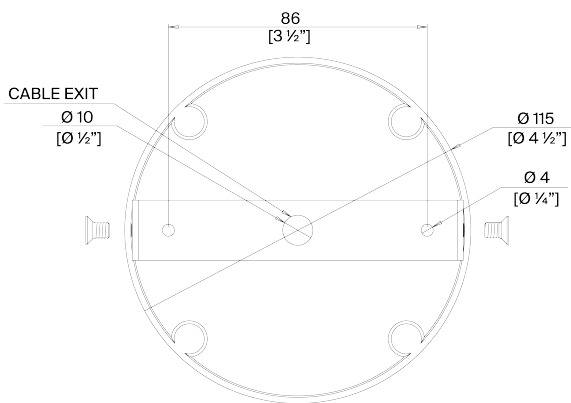

PORTA ROMANA

Matilda Ceiling Light Large

MCL96L | Plaster White with Cream Etched Gold

Plaster White with Cream Etched Gold

HEIGHT
400mm | 15 3/4"

WIDTH
940mm | 37 1/4"

MINIMUM DROP
800mm | 31 1/2"

TOTAL DROP
1800mm | 71"

WEIGHT
6.5 kgs | 14 1/2 lbs

CONSTRUCTED FROM
Cast composite and metal with
decorative finish

LAMP
2 x 320lm (3.2w) LED G9
Capsule

WATTAGE
25W

VOLTAGE
120V

FINISHES
Plaster White with Cream Etched Gold
Black with Etched Gold

Matilda Ceiling Light Large MCL96L

HEIGHT
400mm | 15 3/4"

WIDTH
940mm | 37 1/4"

MINIMUM DROP
800mm | 31 1/2"

TOTAL DROP
1800mm | 71"

CEILING ROSE DETAIL

© Porta Romana 2023

Dimensions and weights are provided as a guide. All Porta Romana Products are made by hand and variations can occur in some products. The products you are buying or marketing are exclusive designs belonging to Porta Romana. Please do not submit design sheets featuring our products to other manufacturing companies nor to other parties who might. Any manufacturer found to be reproducing Porta Romana products will be breaching copyright law and will be actively pursued