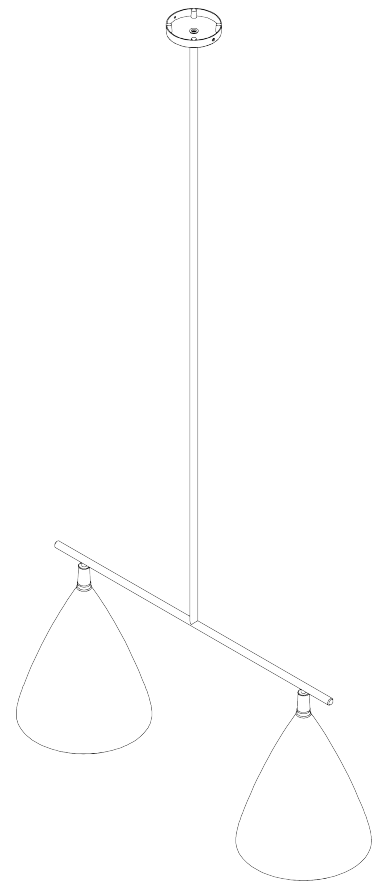

PORTA ROMANA

Matilda Ceiling Light Large

MCL96L | Plaster White with Cream Etched Gold

Plaster White with Cream Etched Gold

HEIGHT
400mm | 15 3/4"

WIDTH
940mm | 37 1/4"

MINIMUM DROP
800mm | 31 1/2"

TOTAL DROP
1800mm | 71"

WEIGHT
6.5 kgs | 14 1/2 lbs

CONSTRUCTED FROM
Cast composite and metal with
decorative finish

LAMP
2 x 320lm (3.2w) LED G9
Capsule

WATTAGE
25W

VOLTAGE
120V

FINISHES
Plaster White with Cream Etched Gold
Black with Etched Gold

Matilda Ceiling Light Large MCL96L

HEIGHT
400mm | 15 3/4"

WIDTH
940mm | 37 1/4"

MINIMUM DROP
800mm | 31 1/2"

TOTAL DROP
1800mm | 71"

CEILING ROSE DETAIL

© Porta Romana 2023

Dimensions and weights are provided as a guide. All Porta Romana Products are made by hand and variations can occur in some products. The products you are buying or marketing are exclusive designs belonging to Porta Romana. Please do not submit design sheets featuring our products to other manufacturing companies nor to other parties who might. Any manufacturer found to be reproducing Porta Romana products will be breaching copyright law and will be actively pursued