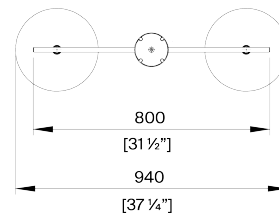

PORTA ROMANA

Matilda Ceiling Light Large

MCL96L | Plaster White with Cream Etched Gold

Plaster White with Cream Etched Gold

HEIGHT
400mm | 15 3/4"

WIDTH
940mm | 37 1/4"

MINIMUM DROP
800mm | 31 1/2"

TOTAL DROP
1800mm | 71"

WEIGHT
6.5 kgs | 14 1/2 lbs

CONSTRUCTED FROM
Cast composite and metal with
decorative finish

LAMP
2 x 320lm (3.2w) LED G9
Capsule

WATTAGE
25W

VOLTAGE
120V

FINISHES
Plaster White with Cream Etched Gold
Black with Etched Gold

Matilda Ceiling Light Large MCL96L

HEIGHT
400mm | 15 3/4"

WIDTH
940mm | 37 1/4"

MINIMUM DROP
800mm | 31 1/2"

TOTAL DROP
1800mm | 71"

CEILING ROSE DETAIL

© Porta Romana 2023

Dimensions and weights are provided as a guide. All Porta Romana Products are made by hand and variations can occur in some products. The products you are buying or marketing are exclusive designs belonging to Porta Romana. Please do not submit design sheets featuring our products to other manufacturing companies nor to other parties who might. Any manufacturer found to be reproducing Porta Romana products will be breaching copyright law and will be actively pursued