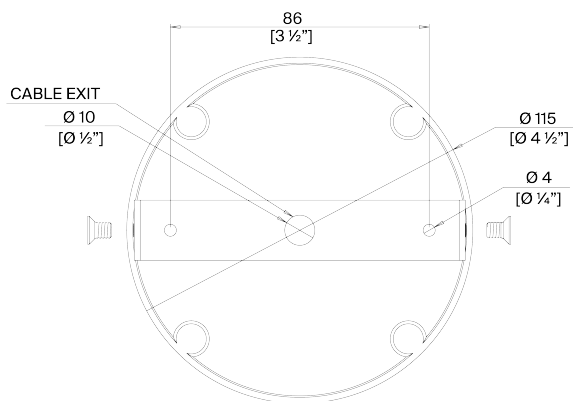

PORTA ROMANA

Matilda Ceiling Light Large

MCL96L | Black with Etched Gold

Black with Etched Gold

HEIGHT
400mm | 15 3/4"

WIDTH
940mm | 37 1/4"

Minimum Drop
800mm | 31 1/2"

TOTAL DROP
1800mm | 71"

WEIGHT
6.5 kgs | 14 1/2 lbs

FINISHES
Plaster White with Cream Etched Gold
Black with Etched Gold

CONSTRUCTED FROM
Cast composite and metal with decorative finish

LAMP
2 x 320lm (3.2w) LED G9 Capsule

WATTAGE
25W

VOLTAGE
120V

Matilda Ceiling Light Large MCL96L

HEIGHT
400mm | 15 3/4"

WIDTH
940mm | 37 1/4"

MINIMUM DROP
800mm | 31 1/2"

TOTAL DROP
1800mm | 71"

CEILING ROSE DETAIL

© Porta Romana 2023