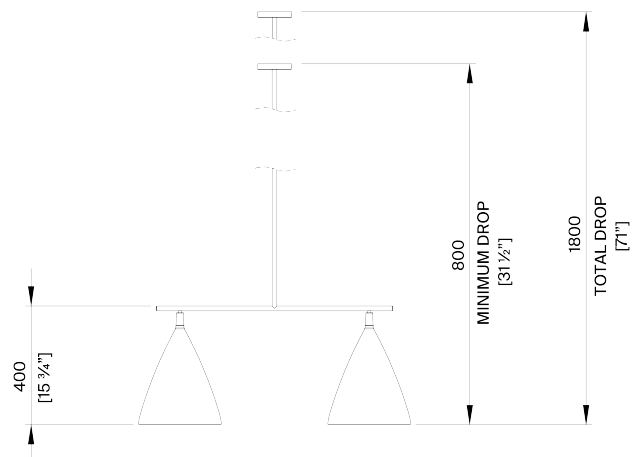

PORTA ROMANA

Matilda Ceiling Light Large

MCL96L | Black with Etched Gold

Black with Etched Gold

HEIGHT
400mm | 15 3/4"

WIDTH
940mm | 37 1/4"

Minimum Drop
800mm | 31 1/2"

TOTAL DROP
1800mm | 71"

WEIGHT
6.5 kgs | 14 1/2 lbs

FINISHES
Plaster White with Cream Etched Gold
Black with Etched Gold

CONSTRUCTED FROM
Cast composite and metal with decorative finish

LAMP
2 x 320lm (3.2w) LED G9 Capsule

WATTAGE
25W

VOLTAGE
120V

Matilda Ceiling Light Large MCL96L

HEIGHT
400mm | 15 3/4"

WIDTH
940mm | 37 1/4"

MINIMUM DROP
800mm | 31 1/2"

TOTAL DROP
1800mm | 71"

CEILING ROSE DETAIL

© Porta Romana 2023