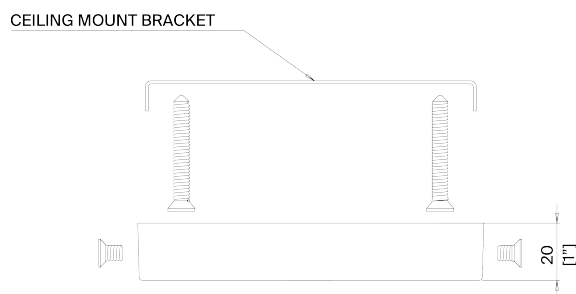

PORTA ROMANA

Matilda Ceiling Light Large

MCL96L | Black with Etched Gold

Black with Etched Gold

HEIGHT
400mm | 15 3/4"

WIDTH
940mm | 37 1/4"

Minimum Drop
800mm | 31 1/2"

TOTAL DROP
1800mm | 71"

WEIGHT
6.5 kgs | 14 1/2 lbs

FINISHES
Plaster White with Cream Etched Gold
Black with Etched Gold

CONSTRUCTED FROM
Cast composite and metal with decorative finish

LAMP
2 x 320lm (3.2w) LED G9 Capsule

WATTAGE
25W

VOLTAGE
120V

Matilda Ceiling Light Large MCL96L

HEIGHT
400mm | 15 3/4"

WIDTH
940mm | 37 1/4"

MINIMUM DROP
800mm | 31 1/2"

TOTAL DROP
1800mm | 71"

CEILING ROSE DETAIL

© Porta Romana 2023