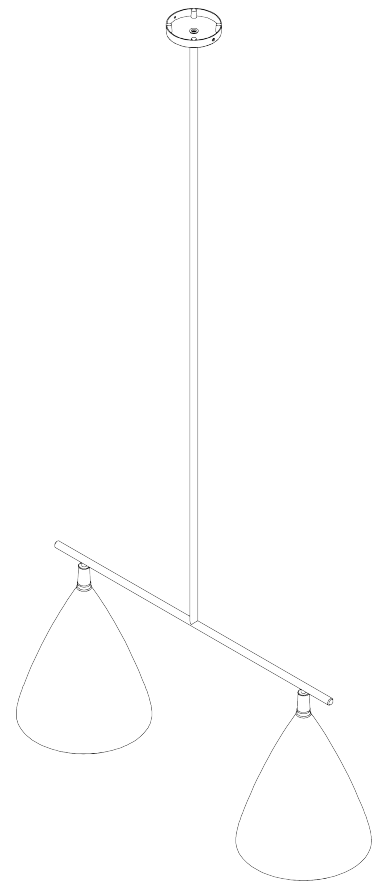

PORTA ROMANA

Matilda Ceiling Light Large

MCL96L | Black with Etched Gold

Black with Etched Gold

HEIGHT
400mm | 15 3/4"

WIDTH
940mm | 37 1/4"

Minimum Drop
800mm | 31 1/2"

TOTAL DROP
1800mm | 71"

WEIGHT
6.5 kgs | 14 1/2 lbs

FINISHES
Plaster White with Cream Etched Gold
Black with Etched Gold

CONSTRUCTED FROM
Cast composite and metal with decorative finish

LAMP
2 x 320lm (3.2w) LED G9 Capsule

WATTAGE
25W

VOLTAGE
120V

Matilda Ceiling Light Large MCL96L

HEIGHT
400mm | 15 3/4"

WIDTH
940mm | 37 1/4"

MINIMUM DROP
800mm | 31 1/2"

TOTAL DROP
1800mm | 71"

CEILING ROSE DETAIL

© Porta Romana 2023