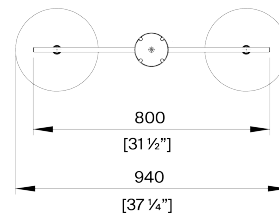

PORTA ROMANA

Matilda Ceiling Light Large

MCL96L | Black with Etched Gold

Black with Etched Gold

HEIGHT
400mm | 15 3/4"

WIDTH
940mm | 37 1/4"

Minimum Drop
800mm | 31 1/2"

TOTAL DROP
1800mm | 71"

VOLTAGE
120V

Matilda Ceiling Light Large MCL96L

HEIGHT
400mm | 15 3/4"

WIDTH
940mm | 37 1/4"

MINIMUM DROP
800mm | 31 1/2"

TOTAL DROP
1800mm | 71"

CEILING ROSE DETAIL

© Porta Romana 2023