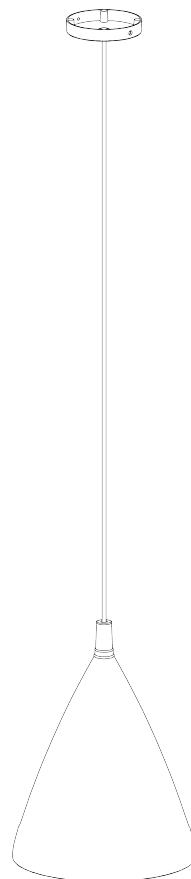

PORTA ROMANA

Matilda Pendant Medium

MCL95M | Plaster White with Cream Etched Gold

Plaster White with Cream Etched Gold

HEIGHT
330mm | 13"

WIDTH
230mm | 9 1/4"

MINIMUM DROP
400mm | 15 3/4"

TOTAL DROP
1300 mm | 51 1/4"

WEIGHT
2.5 kgs | 5 3/4 lbs

FINISHES
Plaster White with Cream Etched Gold
Black with Etched Gold

CONSTRUCTED FROM
Cast composite and metal with
decorative finish

LAMP
320lm (3.2w) LED G9 Capsule

WATTAGE
25W

VOLTAGE
120V

Matilda Pendant Medium MCL95M

HEIGHT
330mm | 13"

WIDTH
230mm | 9 1/4"

MINIMUM DROP
400mm | 15 3/4"

TOTAL DROP
1300 mm | 51 1/4"

CEILING ROSE DETAIL

© Porta Romana 2023