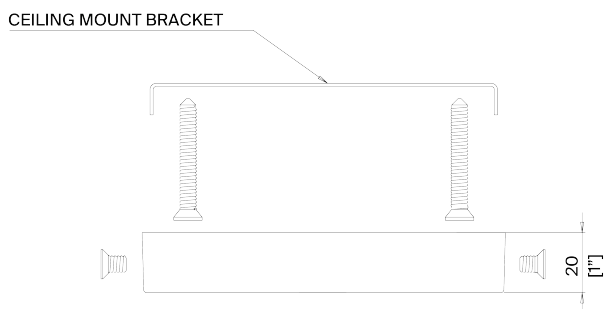

PORTA ROMANA

Matilda Pendant Medium

MCL95M | Plaster White with Cream Etched Gold

Plaster White with Cream Etched Gold

HEIGHT
330mm | 13"

WIDTH
230mm | 9 1/4"

MINIMUM DROP
400mm | 15 3/4"

TOTAL DROP
1300 mm | 51 1/4"

WEIGHT
2.5 kgs | 5 3/4 lbs

FINISHES
Plaster White with Cream Etched Gold
Black with Etched Gold

CONSTRUCTED FROM
Cast composite and metal with
decorative finish

LAMP
320lm (3.2w) LED G9 Capsule

WATTAGE
25W

VOLTAGE
120V

Matilda Pendant Medium MCL95M

HEIGHT
330mm | 13"

WIDTH
230mm | 9 1/4"

MINIMUM DROP
400mm | 15 3/4"

TOTAL DROP
1300 mm | 51 1/4"

CEILING ROSE DETAIL

© Porta Romana 2023