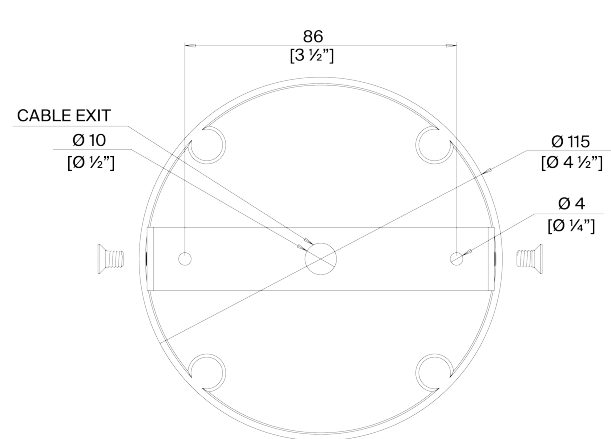

PORTA ROMANA

Matilda Pendant Medium

MCL95M | Plaster White with Cream Etched Gold

Plaster White with Cream Etched Gold

HEIGHT
330mm | 13"

WIDTH
230mm | 9 1/4"

MINIMUM DROP
400mm | 15 3/4"

TOTAL DROP
1300 mm | 51 1/4"

WEIGHT
2.5 kgs | 5 3/4 lbs

FINISHES
Plaster White with Cream Etched Gold
Black with Etched Gold

CONSTRUCTED FROM
Cast composite and metal with
decorative finish

LAMP
320lm (3.2w) LED G9 Capsule

WATTAGE
25W

VOLTAGE
120V

Matilda Pendant Medium MCL95M

HEIGHT
330mm | 13"

WIDTH
230mm | 9 1/4"

MINIMUM DROP
400mm | 15 3/4"

TOTAL DROP
1300 mm | 51 1/4"

CEILING ROSE DETAIL

© Porta Romana 2023