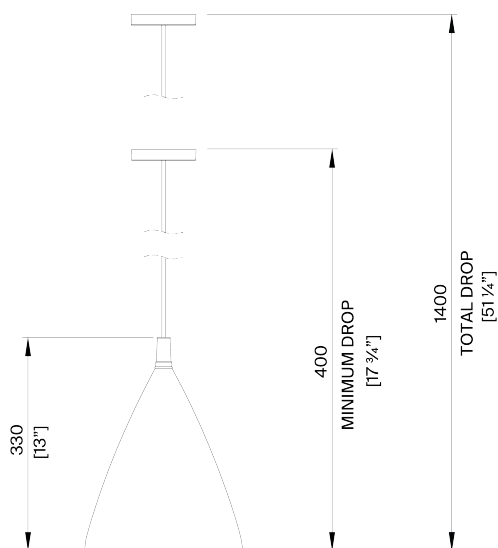

PORTA ROMANA

Matilda Pendant Medium

MCL95M | Plaster White with Cream Etched Gold

Plaster White with Cream Etched Gold

HEIGHT
330mm | 13"

WIDTH
230mm | 9 1/4"

MINIMUM DROP
400mm | 15 3/4"

TOTAL DROP
1300 mm | 51 1/4"

WEIGHT
2.5 kgs | 5 3/4 lbs

FINISHES
Plaster White with Cream Etched Gold
Black with Etched Gold

CONSTRUCTED FROM
Cast composite and metal with
decorative finish

LAMP
320lm (3.2w) LED G9 Capsule

WATTAGE
25W

VOLTAGE
120V

Matilda Pendant Medium MCL95M

HEIGHT
330mm | 13"

WIDTH
230mm | 9 1/4"

MINIMUM DROP
400mm | 15 3/4"

TOTAL DROP
1300 mm | 51 1/4"

CEILING ROSE DETAIL

© Porta Romana 2023