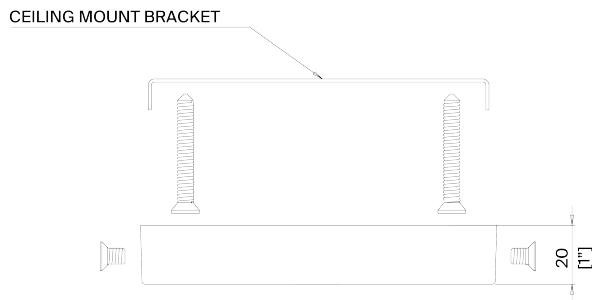

PORTA ROMANA

Matilda Pendant Large

MCL95L | Plaster White with Cream Etched Gold

Plaster White with Cream Etched Gold

HEIGHT
390mm | 15 1/2"

CONSTRUCTED FROM
Cast composite and metal with
decorative finish

LAMP
450ml(5w) LED E12 Candle

WIDTH
280mm | 11 1/4"

WATTAGE
25W

MINIMUM DROP
500mm | 19 3/4"

VOLTAGE
120V

TOTAL DROP
1400mm | 55 1/4"

WEIGHT
3.5 kgs | 7 3/4 lbs

FINISHES
Plaster White with Cream Etched Gold
Black with Etched Gold

Matilda Pendant Large MCL95L

HEIGHT
390mm | 15 1/2"

WIDTH
280mm | 11 1/4"

MINIMUM DROP
500mm | 19 3/4"

TOTAL DROP
1400mm | 55 1/4"

CEILING ROSE DETAIL

© Porta Romana 2023

Dimensions and weights are provided as a guide. All Porta Romana Products are made by hand and variations can occur in some products. The products you are buying or marketing are exclusive designs belonging to Porta Romana. Please do not submit design sheets featuring our products to other manufacturing companies nor to other parties who might. Any manufacturer found to be reproducing Porta Romana products will be breaching copyright law and will be actively pursued