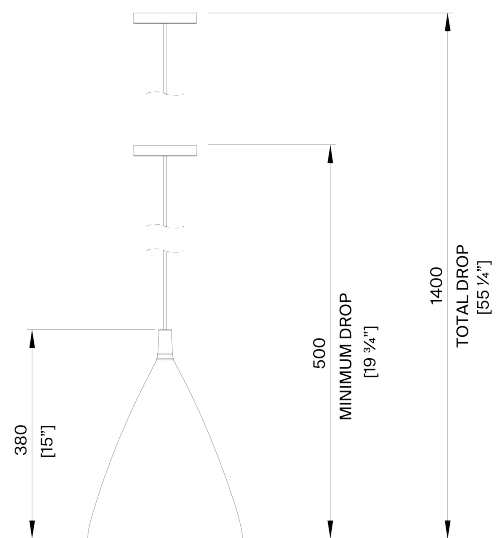

PORTA ROMANA

Matilda Pendant Large

MCL95L | Plaster White with Cream Etched Gold

Plaster White with Cream Etched Gold

HEIGHT
390mm | 15 1/2"

CONSTRUCTED FROM
Cast composite and metal with
decorative finish

LAMP
450ml(5w) LED E12 Candle

WIDTH
280mm | 11 1/4"

WATTAGE
25W

MINIMUM DROP
500mm | 19 3/4"

VOLTAGE
120V

TOTAL DROP
1400mm | 55 1/4"

WEIGHT
3.5 kgs | 7 3/4 lbs

FINISHES
Plaster White with Cream Etched Gold
Black with Etched Gold

Matilda Pendant Large MCL95L

HEIGHT
390mm | 15 1/2"

WIDTH
280mm | 11 1/4"

MINIMUM DROP
500mm | 19 3/4"

TOTAL DROP
1400mm | 55 1/4"

CEILING ROSE DETAIL

© Porta Romana 2023

Dimensions and weights are provided as a guide. All Porta Romana Products are made by hand and variations can occur in some products. The products you are buying or marketing are exclusive designs belonging to Porta Romana. Please do not submit design sheets featuring our products to other manufacturing companies nor to other parties who might. Any manufacturer found to be reproducing Porta Romana products will be breaching copyright law and will be actively pursued