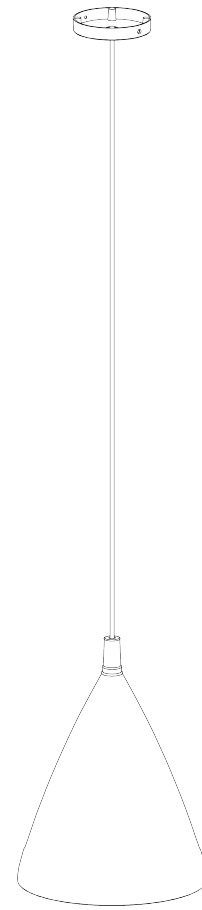

PORTA ROMANA

Matilda Pendant Large

MCL95L | Plaster White with Cream Etched Gold

Plaster White with Cream Etched Gold

HEIGHT
390mm | 15 1/2"

CONSTRUCTED FROM
Cast composite and metal with
decorative finish

LAMP
450ml(5w) LED E12 Candle

WIDTH
280mm | 11 1/4"

WATTAGE
25W

MINIMUM DROP
500mm | 19 3/4"

VOLTAGE
120V

TOTAL DROP
1400mm | 55 1/4"

WEIGHT
3.5 kgs | 7 3/4 lbs

FINISHES
Plaster White with Cream Etched Gold
Black with Etched Gold

Matilda Pendant Large MCL95L

HEIGHT
390mm | 15 1/2"

WIDTH
280mm | 11 1/4"

MINIMUM DROP
500mm | 19 3/4"

TOTAL DROP
1400mm | 55 1/4"

CEILING ROSE DETAIL

© Porta Romana 2023

Dimensions and weights are provided as a guide. All Porta Romana Products are made by hand and variations can occur in some products. The products you are buying or marketing are exclusive designs belonging to Porta Romana. Please do not submit design sheets featuring our products to other manufacturing companies nor to other parties who might. Any manufacturer found to be reproducing Porta Romana products will be breaching copyright law and will be actively pursued