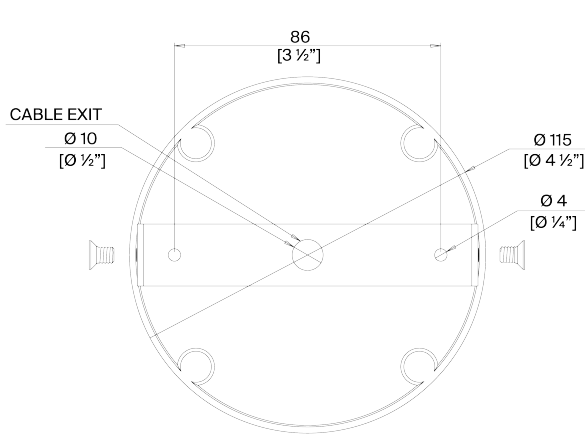

PORTA ROMANA

Matilda Pendant Large

MCL95L | Plaster White with Cream Etched Gold

Plaster White with Cream Etched Gold

HEIGHT
390mm | 15 1/2"

CONSTRUCTED FROM
Cast composite and metal with
decorative finish

LAMP
450ml(5w) LED E12 Candle

WIDTH
280mm | 11 1/4"

WATTAGE
25W

MINIMUM DROP
500mm | 19 3/4"

VOLTAGE
120V

TOTAL DROP
1400mm | 55 1/4"

WEIGHT
3.5 kgs | 7 3/4 lbs

FINISHES
Plaster White with Cream Etched Gold
Black with Etched Gold

Matilda Pendant Large MCL95L

HEIGHT
390mm | 15 1/2"

WIDTH
280mm | 11 1/4"

MINIMUM DROP
500mm | 19 3/4"

TOTAL DROP
1400mm | 55 1/4"

CEILING ROSE DETAIL

© Porta Romana 2023

Dimensions and weights are provided as a guide. All Porta Romana Products are made by hand and variations can occur in some products. The products you are buying or marketing are exclusive designs belonging to Porta Romana. Please do not submit design sheets featuring our products to other manufacturing companies nor to other parties who might. Any manufacturer found to be reproducing Porta Romana products will be breaching copyright law and will be actively pursued