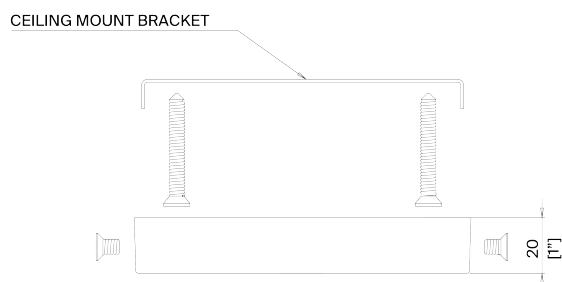

WIDTH
280mm | 11 1/4"

WATTAGE
25W

MINIMUM DROP
500mm | 19 3/4"

VOLTAGE
120V

TOTAL DROP
1400mm | 55 1/4"

WEIGHT
3.5 kgs | 7 3/4 lbs

FINISHES

Plaster White with Cream Etched Gold
Black with Etched Gold

Matilda Pendant Large MCL95L

HEIGHT

390mm | 15 1/2"

WIDTH

280mm | 11 1/4"

MINIMUM DROP

500mm | 19 3/4"

TOTAL DROP

1400mm | 55 1/4"

CEILING ROSE DETAIL

© Porta Romana 2023

Dimensions and weights are provided as a guide. All Porta Romana Products are made by hand and variations can occur in some products. The products you are buying or marketing are exclusive designs belonging to Porta Romana. Please do not submit design sheets featuring our products to other manufacturing companies nor to other parties who might. Any manufacturer found to be reproducing Porta Romana products will be breaching copyright law and will be actively pursued