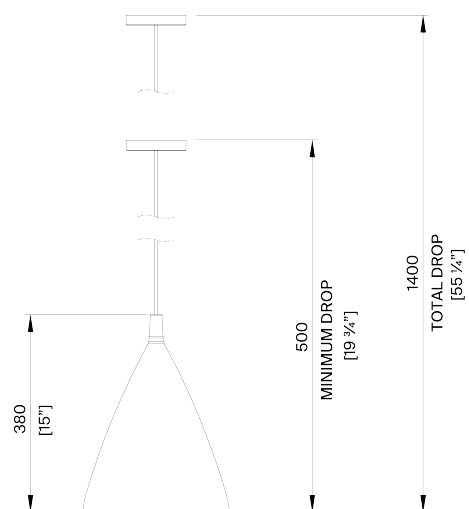

PORTA ROMANA

Matilda Pendant Large

MCL95L | Black with Etched Gold

Black with Etched Gold

HEIGHT
390mm | 15 1/2"

CONSTRUCTED FROM
Cast composite and metal with
decorative finish

LAMP
450ml(5w) LED E12 Candle

WIDTH
280mm | 11 1/4"

WATTAGE
25W

MINIMUM DROP
500mm | 19 3/4"

VOLTAGE
120V

TOTAL DROP
1400mm | 55 1/4"

WEIGHT
3.5 kgs | 7 3/4 lbs

FINISHES

Plaster White with Cream Etched Gold
Black with Etched Gold

Matilda Pendant Large MCL95L

HEIGHT

390mm | 15 1/2"

WIDTH

280mm | 11 1/4"

MINIMUM DROP

500mm | 19 3/4"

TOTAL DROP

1400mm | 55 1/4"

CEILING ROSE DETAIL

© Porta Romana 2023

Dimensions and weights are provided as a guide. All Porta Romana Products are made by hand and variations can occur in some products. The products you are buying or marketing are exclusive designs belonging to Porta Romana. Please do not submit design sheets featuring our products to other manufacturing companies nor to other parties who might. Any manufacturer found to be reproducing Porta Romana products will be breaching copyright law and will be actively pursued