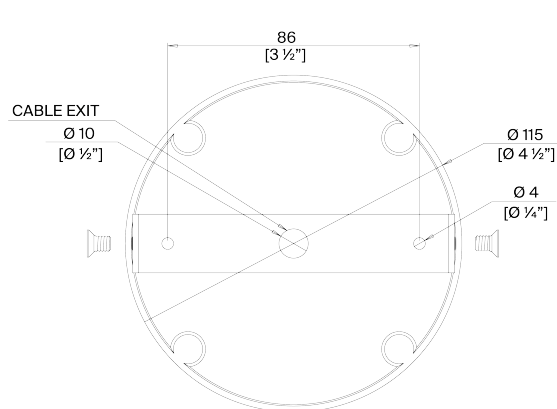

PORTA ROMANA

Matilda Pendant Large

MCL95L | Black with Etched Gold

Black with Etched Gold

HEIGHT
390mm | 15 1/2"

CONSTRUCTED FROM
Cast composite and metal with
decorative finish

LAMP
450ml(5w) LED E12 Candle

WIDTH
280mm | 11 1/4"

WATTAGE
25W

MINIMUM DROP
500mm | 19 3/4"

VOLTAGE
120V

TOTAL DROP
1400mm | 55 1/4"

WEIGHT
3.5 kgs | 7 3/4 lbs

FINISHES

Plaster White with Cream Etched Gold
Black with Etched Gold

Matilda Pendant Large MCL95L

HEIGHT

390mm | 15 1/2"

WIDTH

280mm | 11 1/4"

MINIMUM DROP

500mm | 19 3/4"

TOTAL DROP

1400mm | 55 1/4"

CEILING ROSE DETAIL

© Porta Romana 2023

Dimensions and weights are provided as a guide. All Porta Romana Products are made by hand and variations can occur in some products. The products you are buying or marketing are exclusive designs belonging to Porta Romana. Please do not submit design sheets featuring our products to other manufacturing companies nor to other parties who might. Any manufacturer found to be reproducing Porta Romana products will be breaching copyright law and will be actively pursued