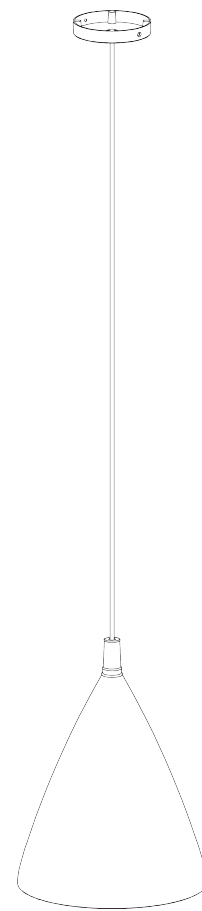

PORTA ROMANA

Matilda Pendant Large

MCL95L | Black with Etched Gold

Black with Etched Gold

HEIGHT
390mm | 15 1/2"

CONSTRUCTED FROM
Cast composite and metal with
decorative finish

LAMP
450ml(5w) LED E12 Candle

WIDTH
280mm | 11 1/4"

WATTAGE
25W

MINIMUM DROP
500mm | 19 3/4"

VOLTAGE
120V

TOTAL DROP
1400mm | 55 1/4"

WEIGHT
3.5 kgs | 7 3/4 lbs

FINISHES

Plaster White with Cream Etched Gold
Black with Etched Gold

Matilda Pendant Large MCL95L

HEIGHT

390mm | 15 1/2"

WIDTH

280mm | 11 1/4"

MINIMUM DROP

500mm | 19 3/4"

TOTAL DROP

1400mm | 55 1/4"

CEILING ROSE DETAIL

© Porta Romana 2023

Dimensions and weights are provided as a guide. All Porta Romana Products are made by hand and variations can occur in some products. The products you are buying or marketing are exclusive designs belonging to Porta Romana. Please do not submit design sheets featuring our products to other manufacturing companies nor to other parties who might. Any manufacturer found to be reproducing Porta Romana products will be breaching copyright law and will be actively pursued