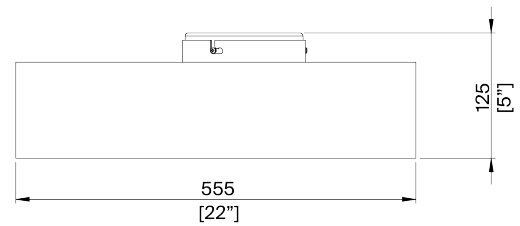

PORTA ROMANA

Allegra Bulkhead Large

MCL81L | Aged Bronze

Aged Bronze

HEIGHT
125mm | 5"

CONSTRUCTED FROM
Patinated brass with perspex

LAMP
LED Supplied Fitted

WIDTH
555mm | 22"

WEIGHT
6kg | 13 1/4 lbs

WATTAGE
6W

DEPTH
510mm | 20 1/4"

VOLTAGE
120 V

FINISHES
Aged Bronze
Aged Brass

Allegra Bulkhead Large MCL81L

HEIGHT
125mm | 5"

WIDTH
555mm | 22"

DEPTH
510mm | 20
1/4"

© Porta Romana 2023

Dimensions and weights are provided as a guide. All Porta Romana Products are made by hand and variations can occur in some products. The products you are buying or marketing are exclusive designs belonging to Porta Romana. Please do not submit design sheets featuring our products to other manufacturing companies nor to other parties who might. Any manufacturer found to be reproducing Porta Romana products will be breaching copyright law and will be actively pursued