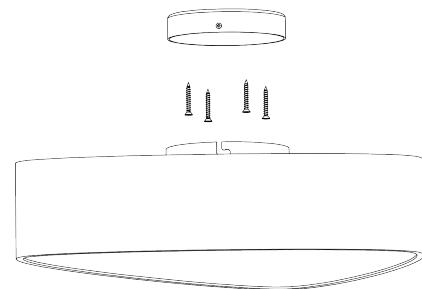

PORTA ROMANA

Allegra Bulkhead Large

MCL81L | Aged Bronze

Aged Bronze

HEIGHT
125mm | 5"

CONSTRUCTED FROM
Patinated brass with perspex

LAMP
LED Supplied Fitted

WIDTH
555mm | 22"

WEIGHT
6kg | 13 1/4 lbs

WATTAGE
6W

DEPTH
510mm | 20 1/4"

VOLTAGE
120 V

FINISHES
Aged Bronze
Aged Brass

Allegra Bulkhead Large MCL81L

HEIGHT
125mm | 5"

WIDTH
555mm | 22"

DEPTH
510mm | 20
1/4"

© Porta Romana 2023

Dimensions and weights are provided as a guide. All Porta Romana Products are made by hand and variations can occur in some products. The products you are buying or marketing are exclusive designs belonging to Porta Romana. Please do not submit design sheets featuring our products to other manufacturing companies nor to other parties who might. Any manufacturer found to be reproducing Porta Romana products will be breaching copyright law and will be actively pursued