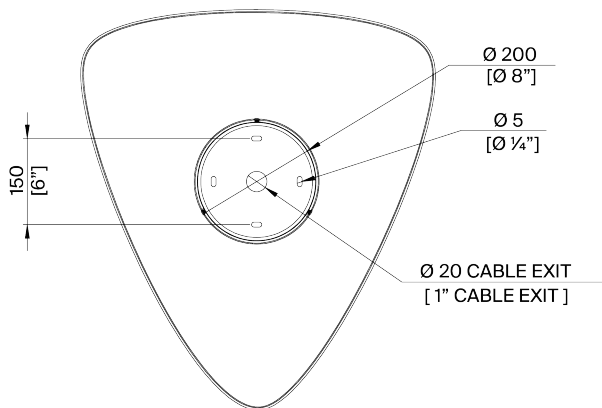

PORTA ROMANA

Allegra Bulkhead Large

MCL81L | Aged Bronze

Aged Bronze

HEIGHT
125mm | 5"

CONSTRUCTED FROM
Patinated brass with perspex

LAMP
LED Supplied Fitted

WIDTH
555mm | 22"

WEIGHT
6kg | 13 1/4 lbs

WATTAGE
6W

DEPTH
510mm | 20 1/4"

VOLTAGE
120 V

FINISHES
Aged Bronze
Aged Brass

Allegra Bulkhead Large MCL81L

HEIGHT
125mm | 5"

WIDTH
555mm | 22"

DEPTH
510mm | 20
1/4"

© Porta Romana 2023

Dimensions and weights are provided as a guide. All Porta Romana Products are made by hand and variations can occur in some products. The products you are buying or marketing are exclusive designs belonging to Porta Romana. Please do not submit design sheets featuring our products to other manufacturing companies nor to other parties who might. Any manufacturer found to be reproducing Porta Romana products will be breaching copyright law and will be actively pursued