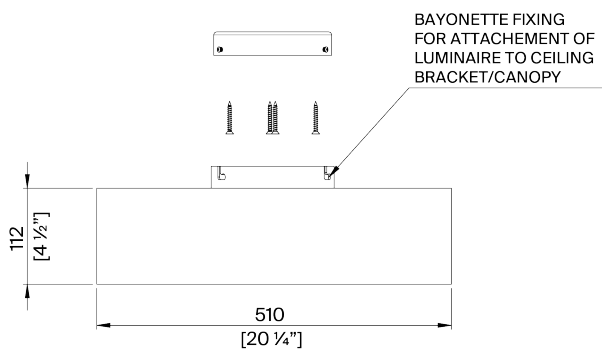

PORTA ROMANA

Allegra Bulkhead Large

MCL81L | Aged Bronze

Aged Bronze

HEIGHT
125mm | 5"

CONSTRUCTED FROM
Patinated brass with perspex

LAMP
LED Supplied Fitted

WIDTH
555mm | 22"

WEIGHT
6kg | 13 1/4 lbs

WATTAGE
6W

DEPTH
510mm | 20 1/4"

VOLTAGE
120 V

FINISHES
Aged Bronze
Aged Brass

Allegra Bulkhead Large MCL81L

HEIGHT
125mm | 5"

WIDTH
555mm | 22"

DEPTH
510mm | 20
1/4"

© Porta Romana 2023

Dimensions and weights are provided as a guide. All Porta Romana Products are made by hand and variations can occur in some products. The products you are buying or marketing are exclusive designs belonging to Porta Romana. Please do not submit design sheets featuring our products to other manufacturing companies nor to other parties who might. Any manufacturer found to be reproducing Porta Romana products will be breaching copyright law and will be actively pursued