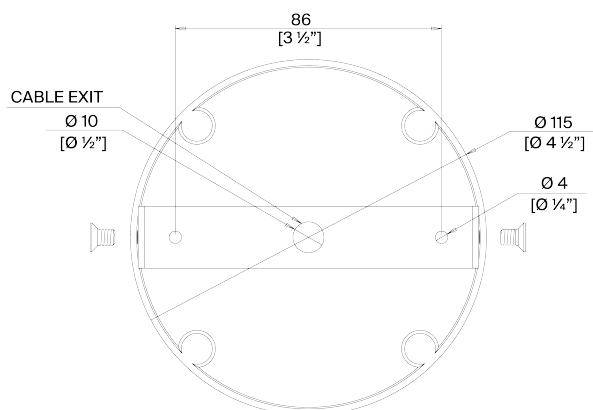

## Paradiso Ceiling Light

MCL100 | Plaster White with Cream Etched Gold

Plaster White with Cream Etched Gold

HEIGHT  
860mm | 34"

CONSTRUCTED FROM  
Cast jesmonite and metal with  
decorative finish

LAMP  
12 x 320lm (3.2w) LED G9 Capsule

WIDTH  
1345mm | 53"

WEIGHT  
23 kg | 50 3/4"

WATTAGE  
25W

MINIMUM DROP 1000mm | 39  
1/2"

VOLTAGE  
120V

TOTAL DROP  
2000mm | 78 3/4"

This piece requires a dedicated carrier  
and chargeable crate

EXTRA CHAIN AVAILABLE

# Paradiso Ceiling Light MCL100

WIDTH 1345mm | 53"

MINIMUM DROP  
1000mm | 39 1/2"

TOTAL DROP  
2000mm | 78 3/4"

CEILING ROSE DETAIL

© Porta Romana 2023

Dimensions and weights are provided as a guide. All Porta Romana Products are made by hand and variations can occur in some products. The products you are buying or marketing are exclusive designs belonging to Porta Romana. Please do not submit design sheets featuring our products to other manufacturing companies nor to other parties who might. Any manufacturer found to be reproducing Porta Romana products will be breaching copyright law and will be actively pursued