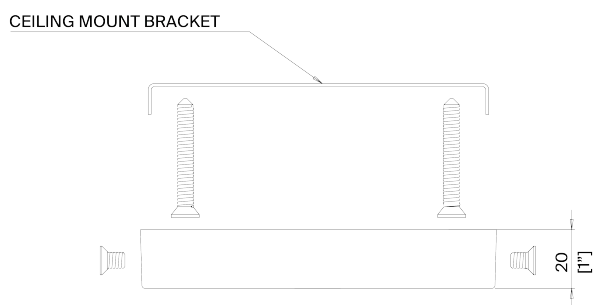

## Paradiso Ceiling Light

MCL100 | Plaster White with Cream Etched Gold

Plaster White with Cream Etched Gold

HEIGHT  
860mm | 34"

CONSTRUCTED FROM  
Cast jesmonite and metal with  
decorative finish

LAMP  
12 x 320lm (3.2w) LED G9 Capsule

# Paradiso Ceiling Light MCL100

WIDTH 1345mm | 53"

MINIMUM DROP  
1000mm | 39 1/2"

TOTAL DROP  
2000mm | 78 3/4"

CEILING ROSE DETAIL

© Porta Romana 2023

Dimensions and weights are provided as a guide. All Porta Romana Products are made by hand and variations can occur in some products. The products you are buying or marketing are exclusive designs belonging to Porta Romana. Please do not submit design sheets featuring our products to other manufacturing companies nor to other parties who might. Any manufacturer found to be reproducing Porta Romana products will be breaching copyright law and will be actively pursued