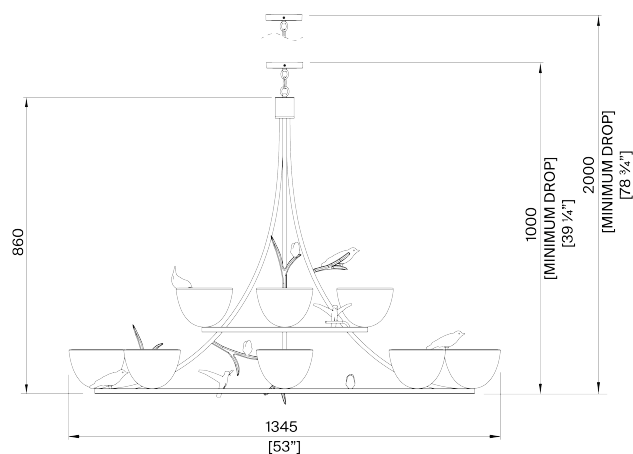

## Paradiso Ceiling Light

MCL100 | Plaster White with Cream Etched Gold

Plaster White with Cream Etched Gold

HEIGHT  
860mm | 34"

CONSTRUCTED FROM  
Cast jesmonite and metal with  
decorative finish

LAMP  
12 x 320lm (3.2w) LED G9 Capsule

WIDTH  
1345mm | 53"

WEIGHT  
23 kg | 50 3/4"

WATTAGE  
25W

MINIMUM DROP 1000mm | 39  
1/2"

VOLTAGE  
120V

TOTAL DROP  
2000mm | 78 3/4"

This piece requires a dedicated carrier  
and chargeable crate

EXTRA CHAIN AVAILABLE

# Paradiso Ceiling Light MCL100

WIDTH 1345mm | 53"

MINIMUM DROP  
1000mm | 39 1/2"

TOTAL DROP  
2000mm | 78 3/4"

CEILING ROSE DETAIL

© Porta Romana 2023

Dimensions and weights are provided as a guide. All Porta Romana Products are made by hand and variations can occur in some products. The products you are buying or marketing are exclusive designs belonging to Porta Romana. Please do not submit design sheets featuring our products to other manufacturing companies nor to other parties who might. Any manufacturer found to be reproducing Porta Romana products will be breaching copyright law and will be actively pursued