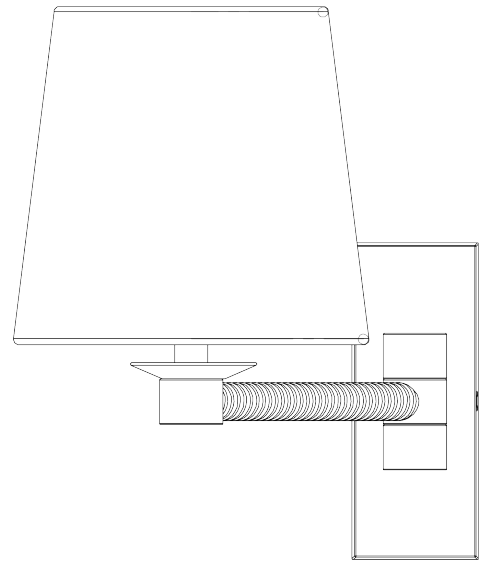

## Holden Library Wall Light

TWL157 | Dark Cane with Brass

Dark Cane with Brass shown with 5.5" Fez in Natural Linen with Cream Card lining

HEIGHT 125mm   5"	CONSTRUCTED FROM Steel and brass with wrapped cane	RECOMMENDED SHADE 5.5" Fez
HEIGHT WITH SHADE 250mm   10 "	PROJECTION 280mm   11 1/4"	LAMP 450lm (5w) LED E14 Candle
WIDTH 50mm   2 "	WEIGHT 0.8KG   2 LBS	WATTAGE 25W
WIDTH WITH SHADE 140mm   5 3/4"		VOLTAGE 220-240V

# Holden Library Wall Light TWL157

HEIGHT  
125mm | 5"

HEIGHT WITH SHADE  
250mm | 10"

WIDTH  
50mm | 2"

WIDTH WITH SHADE  
140mm | 5 3/4"

© Porta Romana 2023

Dimensions and weights are provided as a guide. All Porta Romana Products are made by hand and variations can occur in some products. The products you are buying or marketing are exclusive designs belonging to Porta Romana. Please do not submit design sheets featuring our products to other manufacturing companies nor to other parties who might. Any manufacturer found to be reproducing Porta Romana products will be breaching copyright law and will be actively pursued