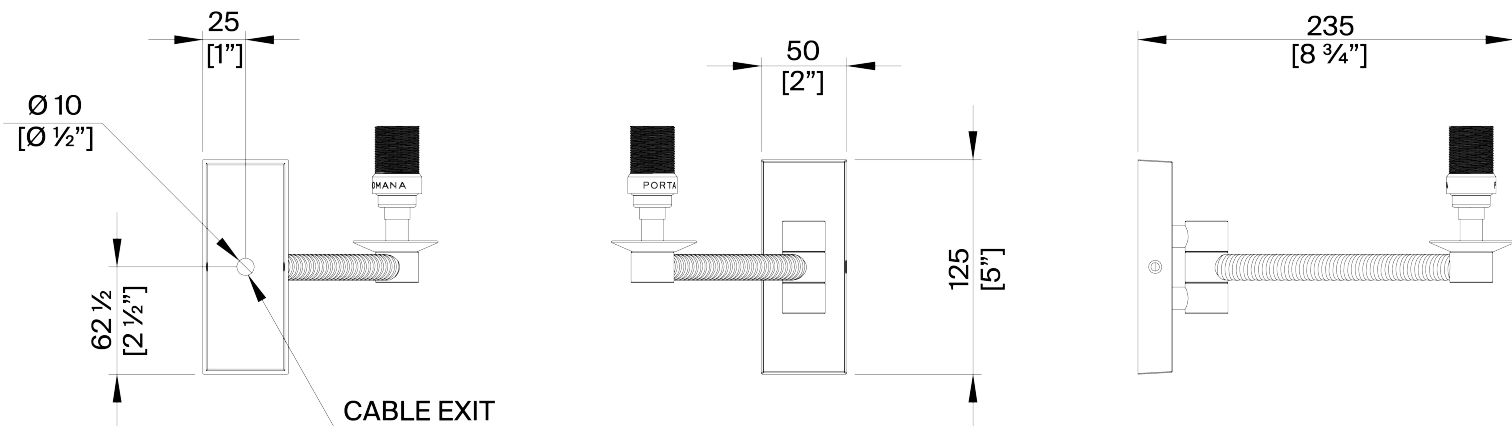

## Holden Library Wall Light

TWL157 | Dark Cane with Brass

Dark Cane with Brass shown with 5.5" Fez in Natural Linen with Cream Card lining

HEIGHT 125mm   5"	CONSTRUCTED FROM Steel and brass with wrapped cane	RECOMMENDED SHADE 5.5" Fez
HEIGHT WITH SHADE 250mm   10 "	PROJECTION 280mm   11 1/4"	LAMP 450lm (5w) LED E14 Candle
WIDTH 50mm   2 "	WEIGHT 0.8KG   2 LBS	WATTAGE 25W
WIDTH WITH SHADE 140mm   5 3/4"		VOLTAGE 220-240V

# Holden Library Wall Light TWL157

HEIGHT  
125mm | 5"

HEIGHT WITH SHADE  
250mm | 10"

WIDTH  
50mm | 2"

WIDTH WITH SHADE  
140mm | 5 3/4"

© Porta Romana 2023

Dimensions and weights are provided as a guide. All Porta Romana Products are made by hand and variations can occur in some products. The products you are buying or marketing are exclusive designs belonging to Porta Romana. Please do not submit design sheets featuring our products to other manufacturing companies nor to other parties who might. Any manufacturer found to be reproducing Porta Romana products will be breaching copyright law and will be actively pursued