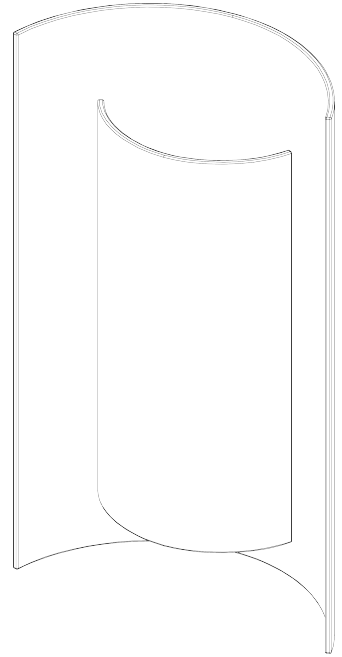

## Covex Textured Wall Light

TWL156 | Plaster White

Plaster White

HEIGHT  
410mm | 16 1/4"

CONSTRUCTED FROM  
Cast composite and metal with  
decorative finish

LAMP  
2 x 320lm (3w) LED G9  
Capsule

WIDTH  
230mm | 9 1/4"

PROJECTION  
150mm | 6"

WATTAGE  
25W

WEIGHT  
1.5 Kg | 3 1/2 Lbs

VOLTAGE  
220-240V

Designed By Gareth Devonald Smith for Porta Romana

FINISHES  
Plaster White

# Covex Textured Wall Light TWL156

HEIGHT  
410mm | 16 1/4"

WIDTH  
230mm | 9 1/4"

© Porta Romana 2023

Dimensions and weights are provided as a guide. All Porta Romana Products are made by hand and variations can occur in some products. The products you are buying or marketing are exclusive designs belonging to Porta Romana. Please do not submit design sheets featuring our products to other manufacturing companies nor to other parties who might. Any manufacturer found to be reproducing Porta Romana products will be breaching copyright law and will be actively pursued