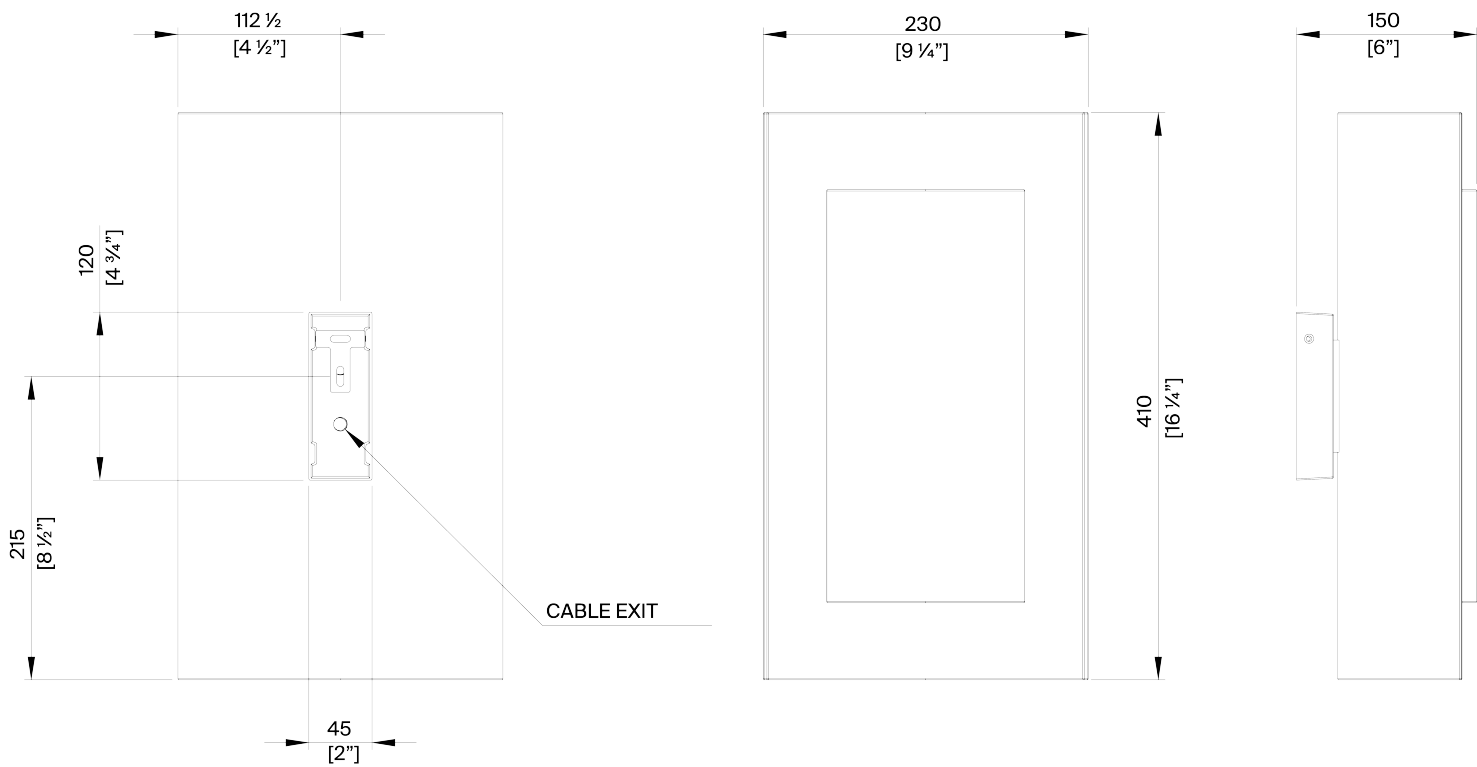

## Covex Textured Wall Light

TWL156 | Plaster White

Plaster White

HEIGHT  
410mm | 16 1/4"

CONSTRUCTED FROM  
Cast composite and metal with  
decorative finish

LAMP  
2 x 320lm (3w) LED G9  
Capsule

WIDTH  
230mm | 9 1/4"

PROJECTION  
150mm | 6"

WATTAGE  
25W

WEIGHT  
1.5 Kg | 3 1/2 Lbs

VOLTAGE  
220-240V

Designed By Gareth Devonald Smith for Porta Romana

FINISHES  
Plaster White

# Covex Textured Wall Light TWL156

HEIGHT  
410mm | 16 1/4"

WIDTH  
230mm | 9 1/4"

© Porta Romana 2023

Dimensions and weights are provided as a guide. All Porta Romana Products are made by hand and variations can occur in some products. The products you are buying or marketing are exclusive designs belonging to Porta Romana. Please do not submit design sheets featuring our products to other manufacturing companies nor to other parties who might. Any manufacturer found to be reproducing Porta Romana products will be breaching copyright law and will be actively pursued