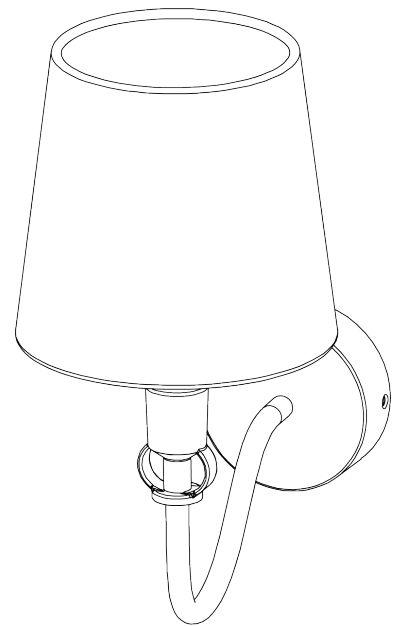

## Gigi Wall Light

TWL155 | Black with Brass

Black with Brass shown with 5.5 Fez in Natural Linen with Cream Card lining

HEIGHT  
200mm | 8"

CONSTRUCTED FROM  
Brass with decorative finish

RECOMMENDED SHADE  
5.5 Fez

HEIGHT WITH SHADE  
350mm | 14 "

PROJECTION  
250mm | 10"

LAMP  
450lm (5w) LED E14 Candle

WIDTH  
80mm | 3 1/4"

WEIGHT  
0.8 kg | 2 lbs

WATTAGE  
25W

WIDTH WITH SHADE  
140mm | 5 3/4"

VOLTAGE  
220-240V

# Gigi Wall Light TWL155

HEIGHT  
200mm | 8"

HEIGHT WITH SHADE  
350mm | 14"

WIDTH  
80mm | 3 1/4"

WIDTH WITH SHADE  
140mm | 5 3/4"

© Porta Romana 2023

Dimensions and weights are provided as a guide. All Porta Romana Products are made by hand and variations can occur in some products. The products you are buying or marketing are exclusive designs belonging to Porta Romana. Please do not submit design sheets featuring our products to other manufacturing companies nor to other parties who might. Any manufacturer found to be reproducing Porta Romana products will be breaching copyright law and will be actively pursued