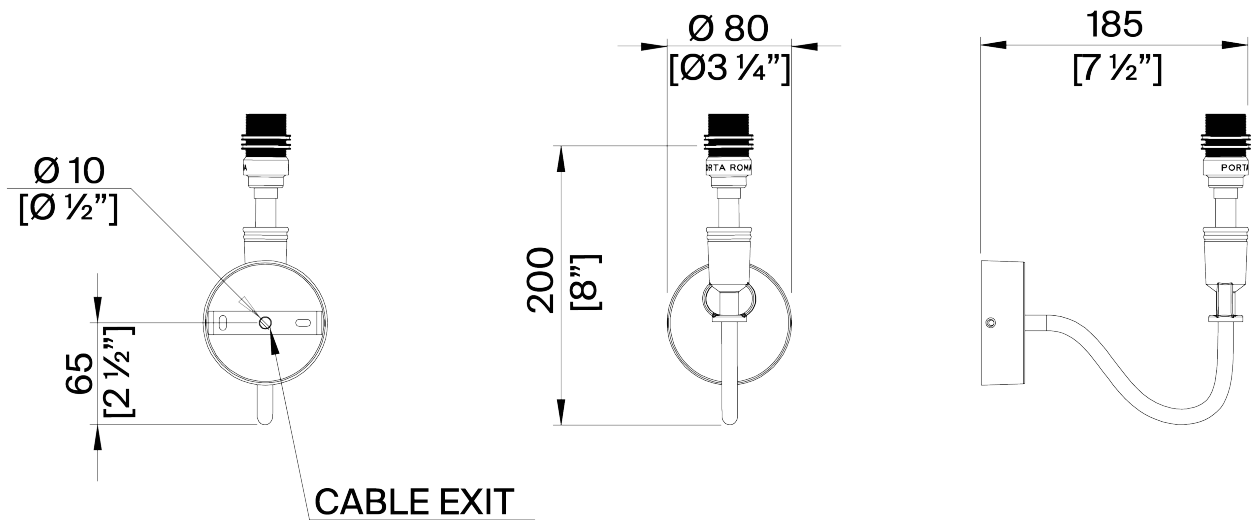

## Gigi Wall Light

TWL155 | Black with Brass

Black with Brass shown with 5.5 Fez in Natural Linen with Cream Card lining

HEIGHT  
200mm | 8"

CONSTRUCTED FROM  
Brass with decorative finish

RECOMMENDED SHADE  
5.5 Fez

HEIGHT WITH SHADE  
350mm | 14 "

PROJECTION  
250mm | 10"

LAMP  
450lm (5w) LED E14 Candle

WIDTH  
80mm | 3 1/4"

WEIGHT  
0.8 kg | 2 lbs

WATTAGE  
25W

WIDTH WITH SHADE  
140mm | 5 3/4"

VOLTAGE  
220-240V

# Gigi Wall Light TWL155

HEIGHT  
200mm | 8"

HEIGHT WITH SHADE  
350mm | 14"

WIDTH  
80mm | 3 1/4"

WIDTH WITH SHADE  
140mm | 5 3/4"

© Porta Romana 2023

Dimensions and weights are provided as a guide. All Porta Romana Products are made by hand and variations can occur in some products. The products you are buying or marketing are exclusive designs belonging to Porta Romana. Please do not submit design sheets featuring our products to other manufacturing companies nor to other parties who might. Any manufacturer found to be reproducing Porta Romana products will be breaching copyright law and will be actively pursued