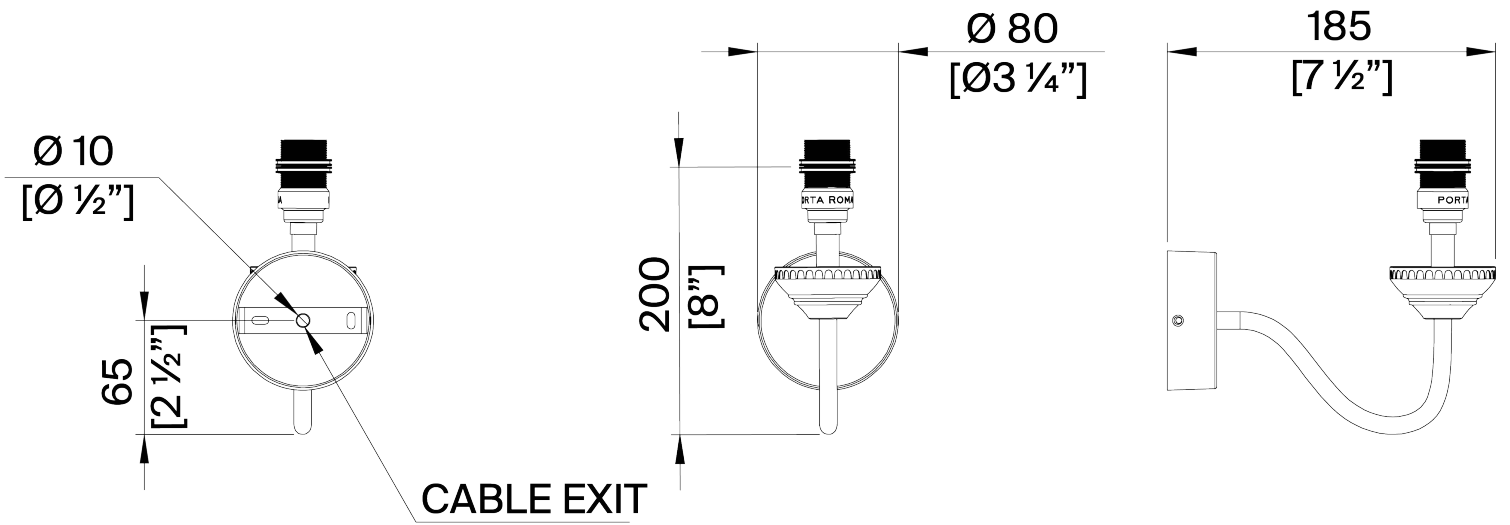

PORTA ROMANA

Freya Wall Light

TWL154 | Black with Brass

Black with Brass shown with 5.5" Fez in Natural Linen with Cream Card lining

HEIGHT
200mm | 8"

CONSTRUCTED FROM
Brass with decorative finish

RECOMMENDED SHADE
5.5" Fez

HEIGHT WITH SHADE
350mm | 14 "

PROJECTION
250mm | 10"

LAMP
450lm (5w) LED E14 Candle

WIDTH
80mm | 3 1/4"

WEIGHT
0.8 kg | 2 lbs

WATTAGE
25W

Width with Shade
140mm | 5 1/2"

VOLTAGE
220-240V

FINISHES
Black with Brass

Freya Wall Light TWL154

HEIGHT
200mm | 8"

HEIGHT WITH SHADE
350mm | 14"

WIDTH
80mm | 3 1/4"

WIDTH WITH SHADE
140mm | 5 1/2"

© Porta Romana 2023

Dimensions and weights are provided as a guide. All Porta Romana Products are made by hand and variations can occur in some products. The products you are buying or marketing are exclusive designs belonging to Porta Romana. Please do not submit design sheets featuring our products to other manufacturing companies nor to other parties who might. Any manufacturer found to be reproducing Porta Romana products will be breaching copyright law and will be actively pursued