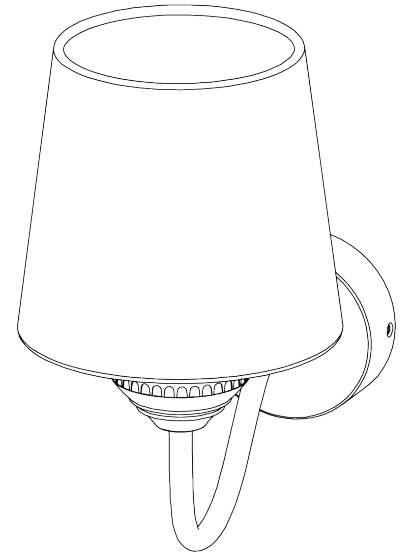

PORTA ROMANA

Freya Wall Light

TWL154 | Black with Brass

Black with Brass shown with 5.5" Fez in Natural Linen with Cream Card lining

HEIGHT
200mm | 8"

CONSTRUCTED FROM
Brass with decorative finish

RECOMMENDED SHADE
5.5" Fez

HEIGHT WITH SHADE
350mm | 14 "

PROJECTION
250mm | 10"

LAMP
450lm (5w) LED E14 Candle

WIDTH
80mm | 3 1/4"

WEIGHT
0.8 kg | 2 lbs

WATTAGE
25W

Width with Shade
140mm | 5 1/2"

VOLTAGE
220-240V

FINISHES
Black with Brass

Freya Wall Light TWL154

HEIGHT
200mm | 8"

HEIGHT WITH SHADE
350mm | 14"

WIDTH
80mm | 3 1/4"

WIDTH WITH SHADE
140mm | 5 1/2"

© Porta Romana 2023

Dimensions and weights are provided as a guide. All Porta Romana Products are made by hand and variations can occur in some products. The products you are buying or marketing are exclusive designs belonging to Porta Romana. Please do not submit design sheets featuring our products to other manufacturing companies nor to other parties who might. Any manufacturer found to be reproducing Porta Romana products will be breaching copyright law and will be actively pursued