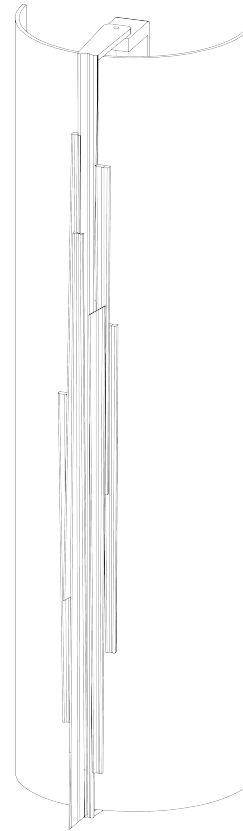

# PORTA ROMANA

## Hanzo Caged Wall Light Large

TWL153L | Verdigris

Verdigris shown with 7" Large Hanzo Semi Cylinder in Natural Linen

HEIGHT  
600mm | 23 3/4"

CONSTRUCTED FROM  
Forged steel with decorative finish

RECOMMENDED SHADE  
7" Large Hanzo Semi Cylinder

WIDTH  
190mm | 7 1/2"

PROJECTION  
130mm | 5 1/4"

LAMP  
2 x 320lm (3w) LED G9  
Capsule

WEIGHT  
2.5kg | 5 3/4 lbs

WATTAGE  
25W

VOLTAGE  
220–240V

# Hanzo Wall Light Small TWL153L

HEIGHT  
600mm | 23 3/4"

WIDTH  
190mm | 7 1/2"

© Porta Romana 2023

Dimensions and weights are provided as a guide. All Porta Romana Products are made by hand and variations can occur in some products. The products you are buying or marketing are exclusive designs belonging to Porta Romana. Please do not submit design sheets featuring our products to other manufacturing companies nor to other parties who might. Any manufacturer found to be reproducing Porta Romana products will be breaching copyright law and will be actively pursued