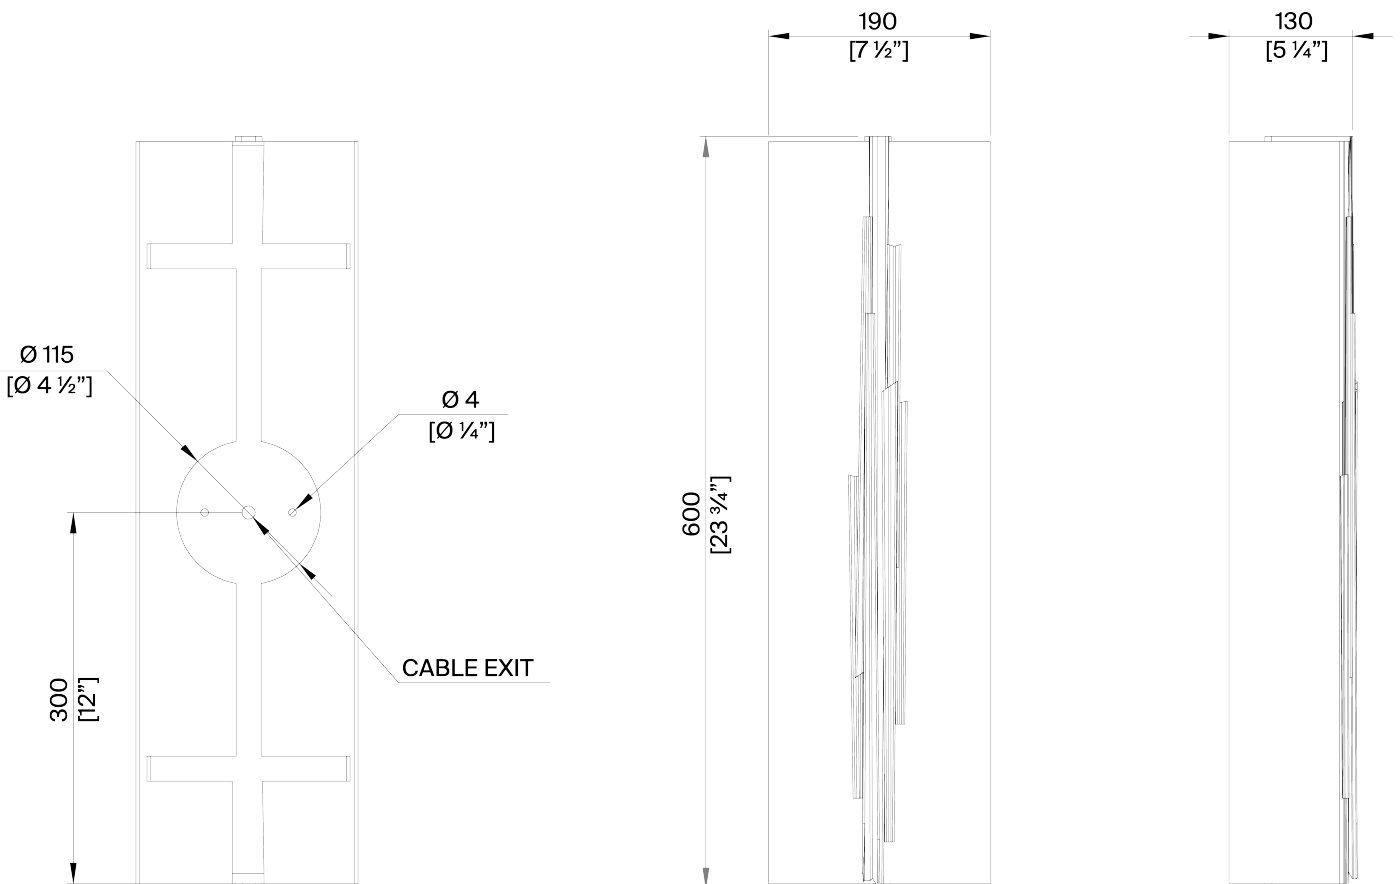

## Hanzo Caged Wall Light Large

TWL153L | Verdigris

Verdigris shown with 7" Large Hanzo Semi Cylinder in Natural Linen

HEIGHT  
600mm | 23 3/4"

CONSTRUCTED FROM  
Forged steel with decorative finish

RECOMMENDED SHADE  
7" Large Hanzo Semi Cylinder

WIDTH  
190mm | 7 1/2"

PROJECTION  
130mm | 5 1/4"

LAMP  
2 x 320lm (3w) LED G9  
Capsule

WEIGHT  
2.5kg | 5 3/4 lbs

WATTAGE  
25W

VOLTAGE  
220–240V

# Hanzo Wall Light Small TWL153L

HEIGHT  
600mm | 23 3/4"

WIDTH  
190mm | 7 1/2"

© Porta Romana 2023

Dimensions and weights are provided as a guide. All Porta Romana Products are made by hand and variations can occur in some products. The products you are buying or marketing are exclusive designs belonging to Porta Romana. Please do not submit design sheets featuring our products to other manufacturing companies nor to other parties who might. Any manufacturer found to be reproducing Porta Romana products will be breaching copyright law and will be actively pursued