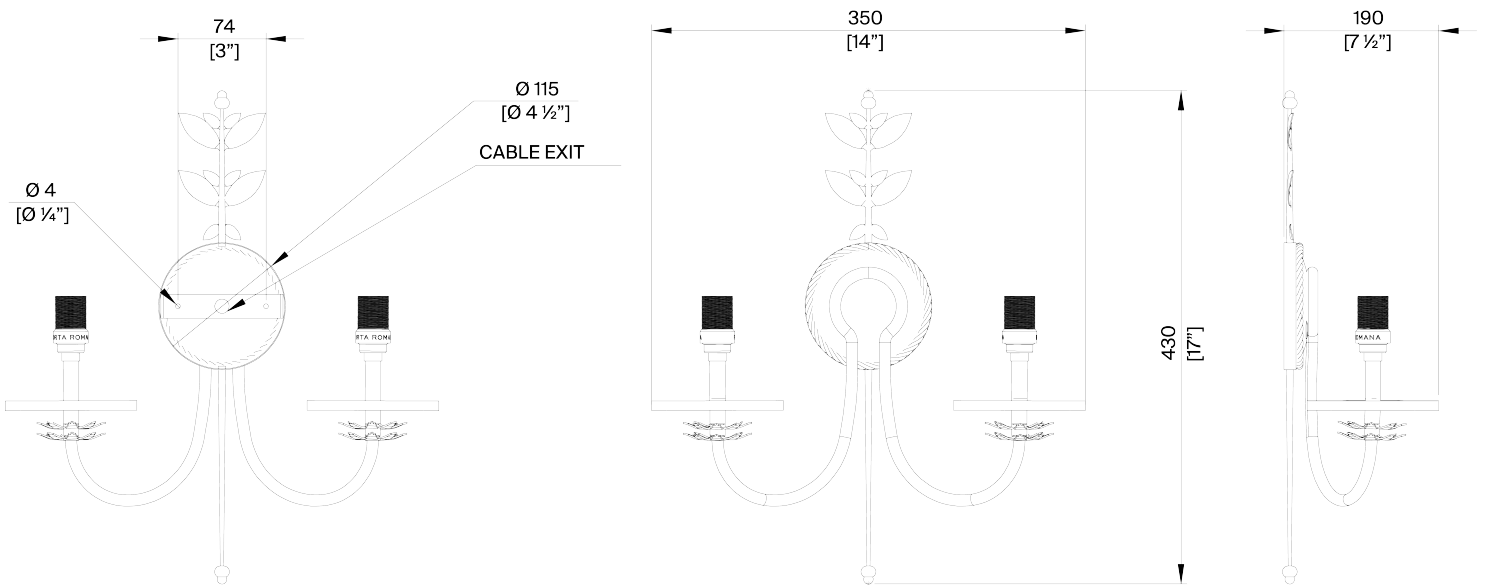

PORTA ROMANA

Delilah Wall Light

TWL152 | Decayed Brass

Decayed Brass shown with 2 x 4" Cylinders in Natural Linen with Cream Card lining

HEIGHT
430mm | 17"

CONSTRUCTED FROM
Patinated brass

RECOMMENDED SHADE
4" Cylinder

HEIGHT WITH SHADE
430mm | 17"

PROJECTION
190mm | 7 ½"

LAMP
2 x 450lm (5w) LED E14
Candle

WIDTH
350mm | 14"

WEIGHT
1.3kg | 3 lbs

WATTAGE
25W

WIDTH WITH SHADE
350mm | 14 "

VOLTAGE
220 – 240V

FINISHES
Decayed Brass

Delilah Wall Light TWL152

HEIGHT
430mm | 17"

HEIGHT WITH SHADE
430mm | 17"

WIDTH
350mm | 14"

WIDTH WITH SHADE
350mm | 14"

© Porta Romana 2023

Dimensions and weights are provided as a guide. All Porta Romana Products are made by hand and variations can occur in some products. The products you are buying or marketing are exclusive designs belonging to Porta Romana. Please do not submit design sheets featuring our products to other manufacturing companies nor to other parties who might. Any manufacturer found to be reproducing Porta Romana products will be breaching copyright law and will be actively pursued