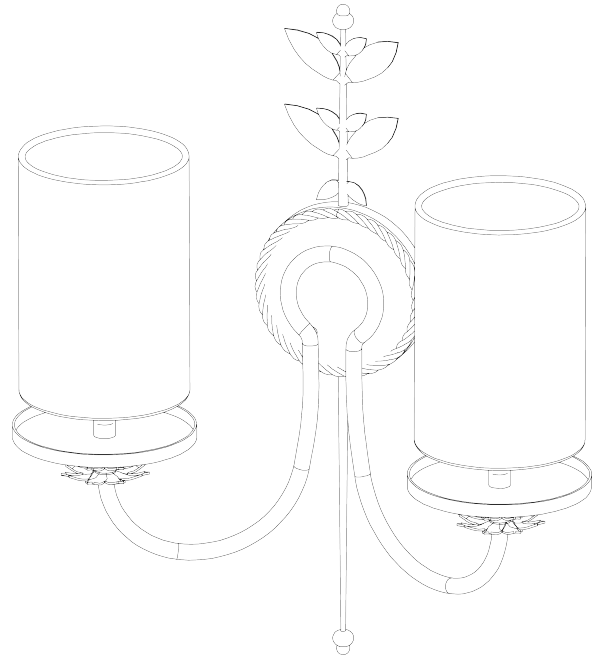

PORTA ROMANA

Delilah Wall Light

TWL152 | Decayed Brass

Decayed Brass shown with 2 x 4" Cylinders in Natural Linen with Cream Card lining

HEIGHT
430mm | 17"

CONSTRUCTED FROM
Patinated brass

RECOMMENDED SHADE
4" Cylinder

HEIGHT WITH SHADE
430mm | 17"

PROJECTION
190mm | 7 ½"

LAMP
2 x 450lm (5w) LED E14
Candle

WIDTH
350mm | 14"

WEIGHT
1.3kg | 3 lbs

WATTAGE
25W

WIDTH WITH SHADE
350mm | 14 "

VOLTAGE
220 – 240V

FINISHES
Decayed Brass

Delilah Wall Light TWL152

HEIGHT
430mm | 17"

HEIGHT WITH SHADE
430mm | 17"

WIDTH
350mm | 14"

WIDTH WITH SHADE
350mm | 14"

© Porta Romana 2023

Dimensions and weights are provided as a guide. All Porta Romana Products are made by hand and variations can occur in some products. The products you are buying or marketing are exclusive designs belonging to Porta Romana. Please do not submit design sheets featuring our products to other manufacturing companies nor to other parties who might. Any manufacturer found to be reproducing Porta Romana products will be breaching copyright law and will be actively pursued