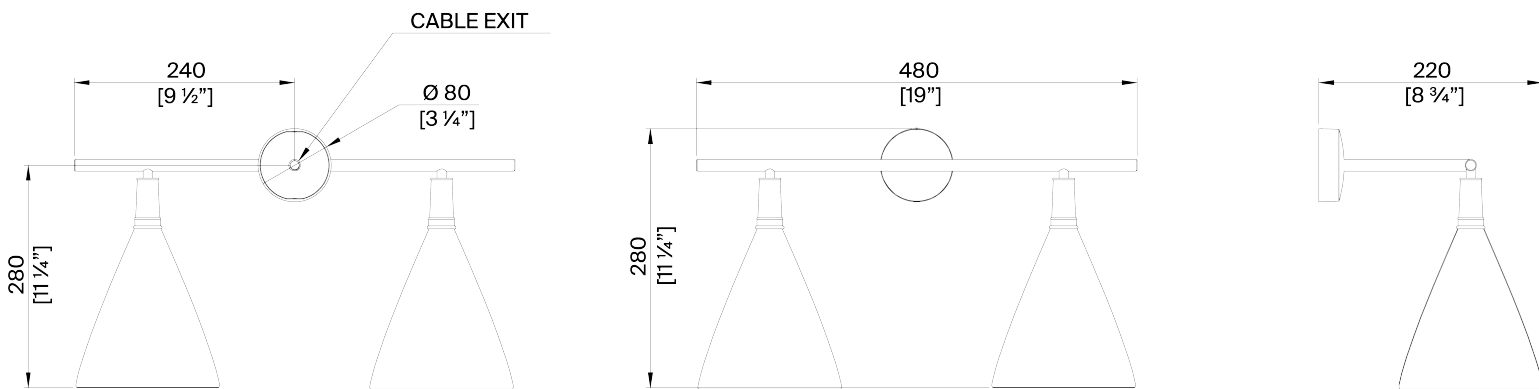

PORTA ROMANA

Matilda Wall Light Small Double

TWL150SS | Plaster White with Cream Etched Gold

Plaster White with Cream Etched Gold

HEIGHT
280mm | 11 1/4"

CONSTRUCTED FROM
Cast composite and metal with
decorative finish

LAMP
320lm (3w) LED G9 Capsule

WIDTH
480mm | 19"

WATTAGE
25W

PROJECTION
220mm | 8 3/4"

VOLTAGE
220-240V

WEIGHT
4 kgs | 9 lbs

FINISHES
Plaster White with Cream Etched Gold
Black with Etched Gold

Matilda Wall Light Small Double TWL150SS

HEIGHT
280mm | 11 1/4"

WIDTH
480mm | 19"

© Porta Romana 2023

Dimensions and weights are provided as a guide. All Porta Romana Products are made by hand and variations can occur in some products. The products you are buying or marketing are exclusive designs belonging to Porta Romana. Please do not submit design sheets featuring our products to other manufacturing companies nor to other parties who might. Any manufacturer found to be reproducing Porta Romana products will be breaching copyright law and will be actively pursued